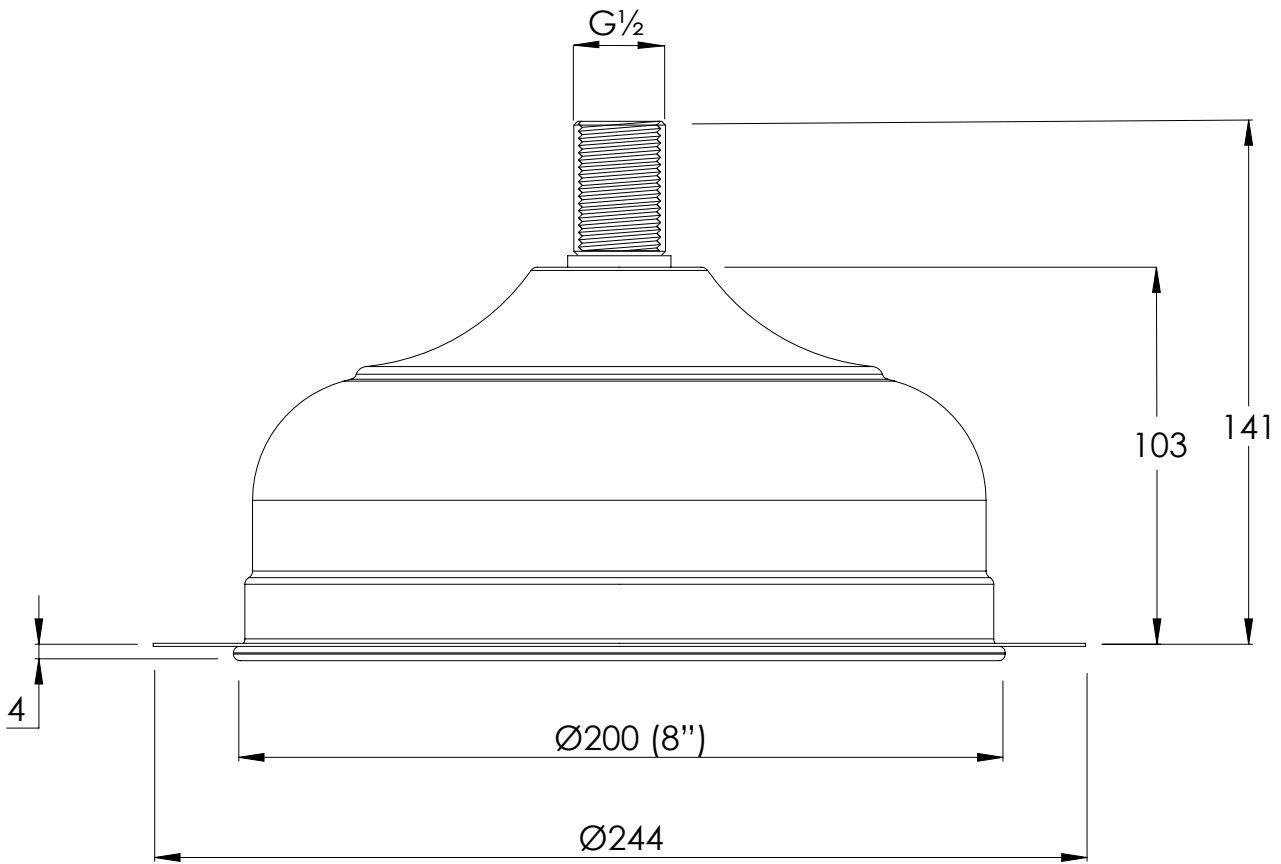

LEFROY BROOKS

IBROC HOUSE ESSEX ROAD
HODDESDON HERTS EN11 0QS UK
T: +44 (0)1992 708 316 F: +44 (0)1992 708 317

XON4013

EASY CLEAN XO CONCEALED 8" CEILING ROSE

DIMENSIONAL DATA SHEET

DATE: 01/05/2024

REVISION: A

COPYRIGHT © LBIP LTD. ALL RIGHTS RESERVED

DIMENSIONS IN MILLIMETRES

WHILST EVERY EFFORT IS MADE TO ENSURE THE ACCURACY OF THESE DATA SHEETS THEY ARE SUBJECT TO CHANGE WITHOUT NOTICE AS PART OF THE COMPANY'S PRODUCT DEVELOPMENT PROCESS