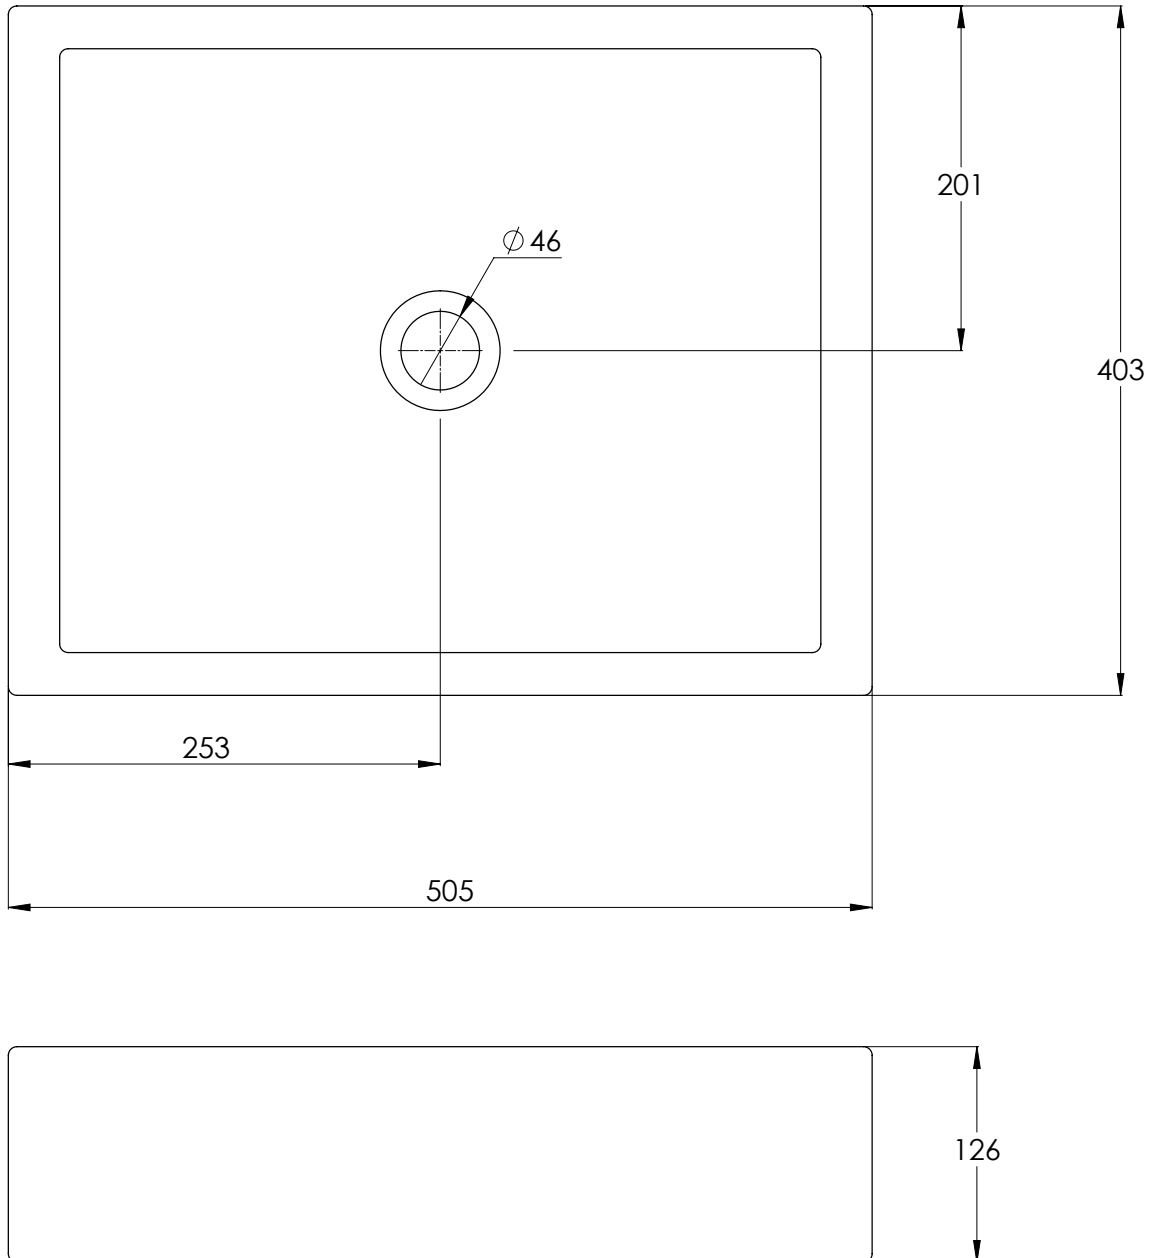

# XO6000

XO RECTANGULAR CERAMIC BASIN FOR DECK

## DIMENSIONAL DATA SHEET

DATE: 27/06/2019

REVISION: B

COPYRIGHT © LBIP LTD. ALL RIGHTS RESERVED

ALL SHOWN DIMENSIONS ARE IN MILLIMETERS AND ARE SUBJECT TO STANDARD CERAMIC TOLERANCES.

WE RECOMMEND THAT ANY INSTALLATION WORK BE CARRIED OUT UPON RECEIPT OF ITEM.