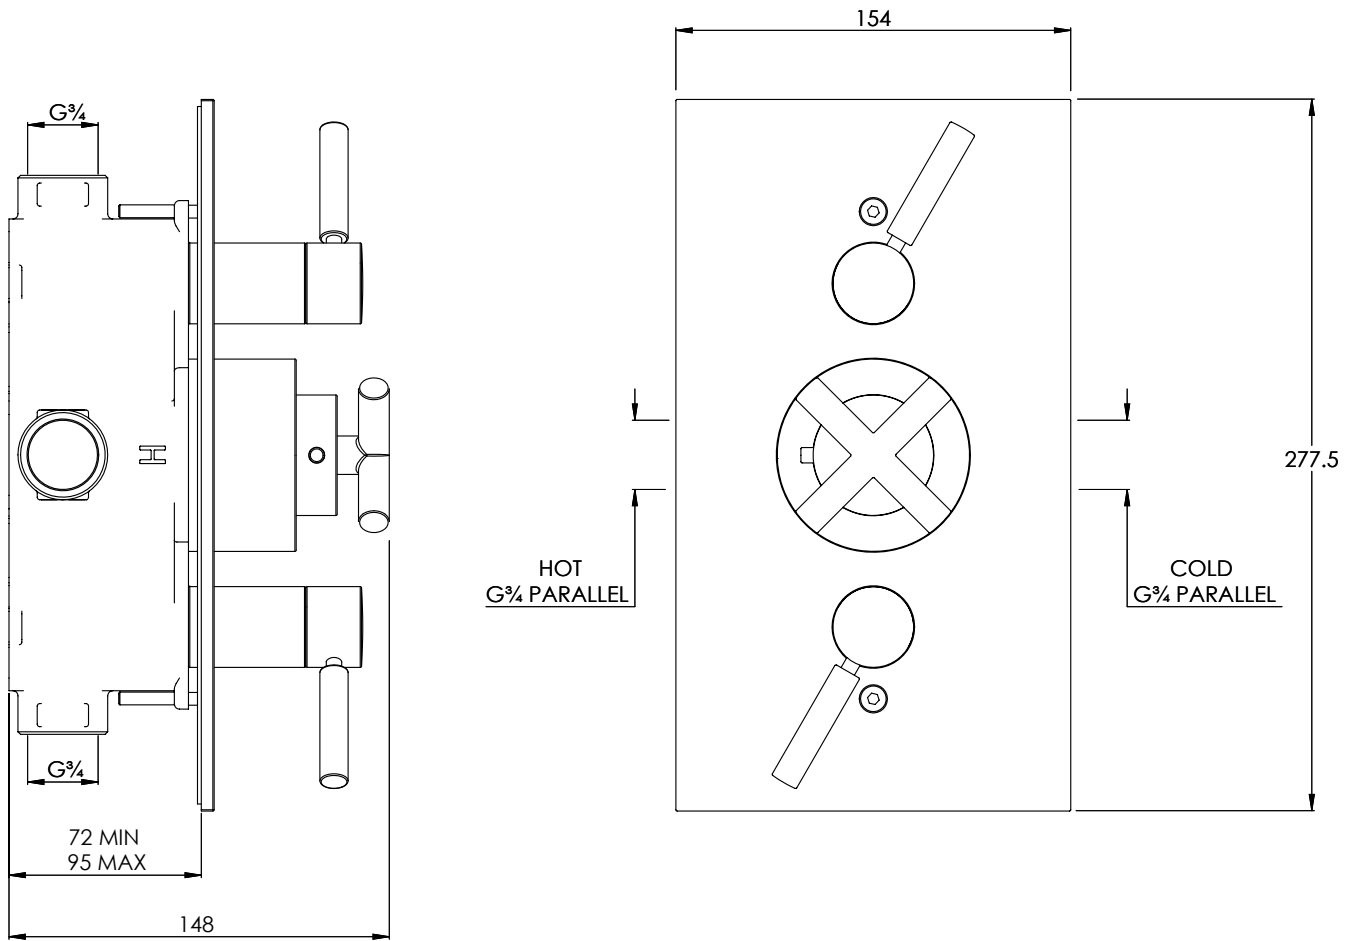

LEFROY BROOKS

IBROC HOUSE ESSEX ROAD
HODDESDON HERTS EN11 0QS UK
T: +44 (0)1992 708 316 F: +44 (0)1992 708 317

XO5436

XO DUAL CONTROL CONCEALED THERMOSTATIC
SHOWER VALVE

DIMENSIONAL DATA SHEET

DATE: 23/01/2020

REVISION: B

COPYRIGHT © LBIP LTD. ALL RIGHTS RESERVED

DIMENSIONS IN MILLIMETRES

WHILST EVERY EFFORT IS MADE TO ENSURE THE ACCURACY OF THESE DATA SHEETS THEY ARE SUBJECT TO CHANGE WITHOUT NOTICE AS PART OF THE COMPANY'S PRODUCT DEVELOPMENT PROCESS