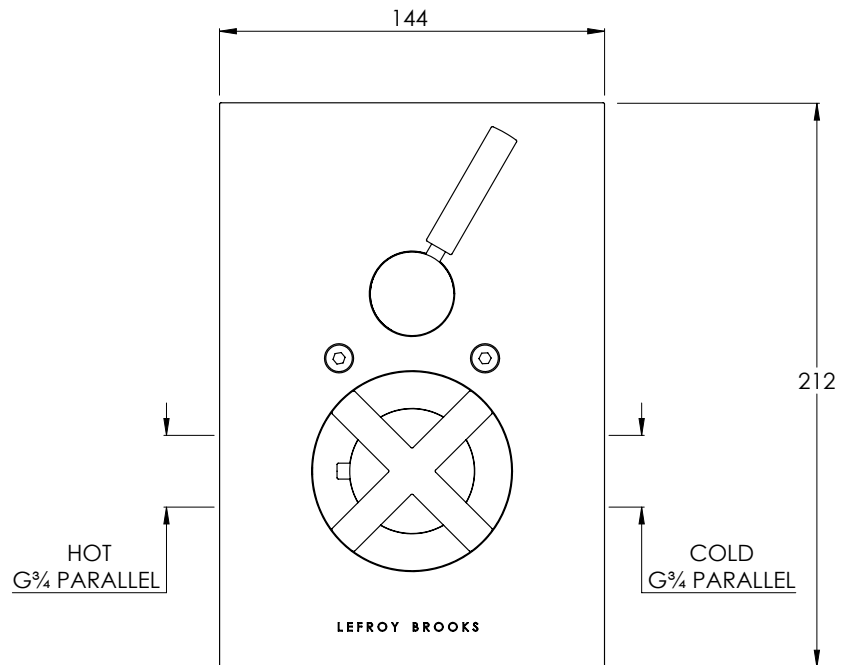

LEFROY BROOKS

IBROC HOUSE ESSEX ROAD
HODDESDON HERTS EN11 0QS UK
T: +44 (0)1992 708 316 F: +44 (0)1992 708 317

XO5400

XO CONCEALED THERMOSTATIC SHOWER VALVE

DIMENSIONAL DATA SHEET

DATE: 23/01/2020

REVISION: C

COPYRIGHT © LBIP LTD. ALL RIGHTS RESERVED

DIMENSIONS IN MILLIMETRES

WHILST EVERY EFFORT IS MADE TO ENSURE THE ACCURACY OF THESE DATA SHEETS THEY ARE SUBJECT TO CHANGE WITHOUT NOTICE AS PART OF THE COMPANY'S PRODUCT DEVELOPMENT PROCESS