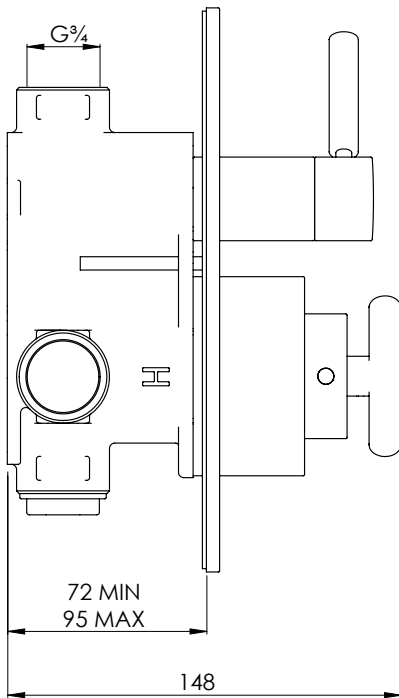

LEFROY BROOKS

IBROC HOUSE ESSEX ROAD
HODDESDON HERTS EN11 0QS UK
T: +44 (0)1992 708 316 F: +44 (0)1992 708 317

XO5400

XO CONCEALED THERMOSTATIC SHOWER VALVE

DIMENSIONAL DATA SHEET

DATE: 23/01/2020

REVISION: C

COPYRIGHT © LBIP LTD. ALL RIGHTS RESERVED

DIMENSIONS IN MILLIMETRES

WHILST EVERY EFFORT IS MADE TO ENSURE THE ACCURACY OF THESE DATA SHEETS THEY ARE SUBJECT TO CHANGE WITHOUT NOTICE AS PART OF THE COMPANY'S PRODUCT DEVELOPMENT PROCESS