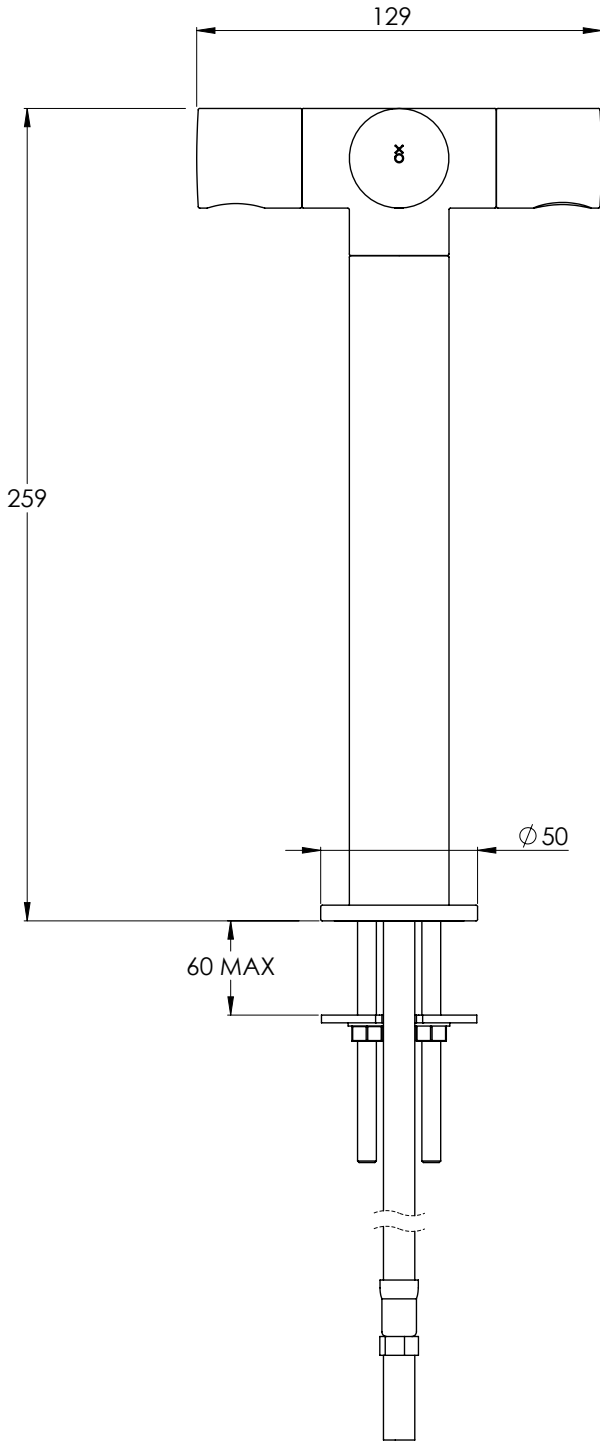

LEFROY BROOKS

IBROC HOUSE ESSEX ROAD
HODDESDON HERTS EN11 0QS UK
T: +44 (0)1992 708 316 F: +44 (0)1992 708 317

XO3005

JO DECK MOUNTED MONO BASIN MIXER

DIMENSIONAL DATA SHEET

DATE: 04/10/2019

REVISION: C

COPYRIGHT © LBIP LTD. ALL RIGHTS RESERVED

DIMENSIONS IN MILLIMETRES

WHILST EVERY EFFORT IS MADE TO ENSURE THE ACCURACY OF THESE DATA SHEETS THEY ARE SUBJECT TO CHANGE WITHOUT NOTICE AS PART OF THE COMPANY'S PRODUCT DEVELOPMENT PROCESS