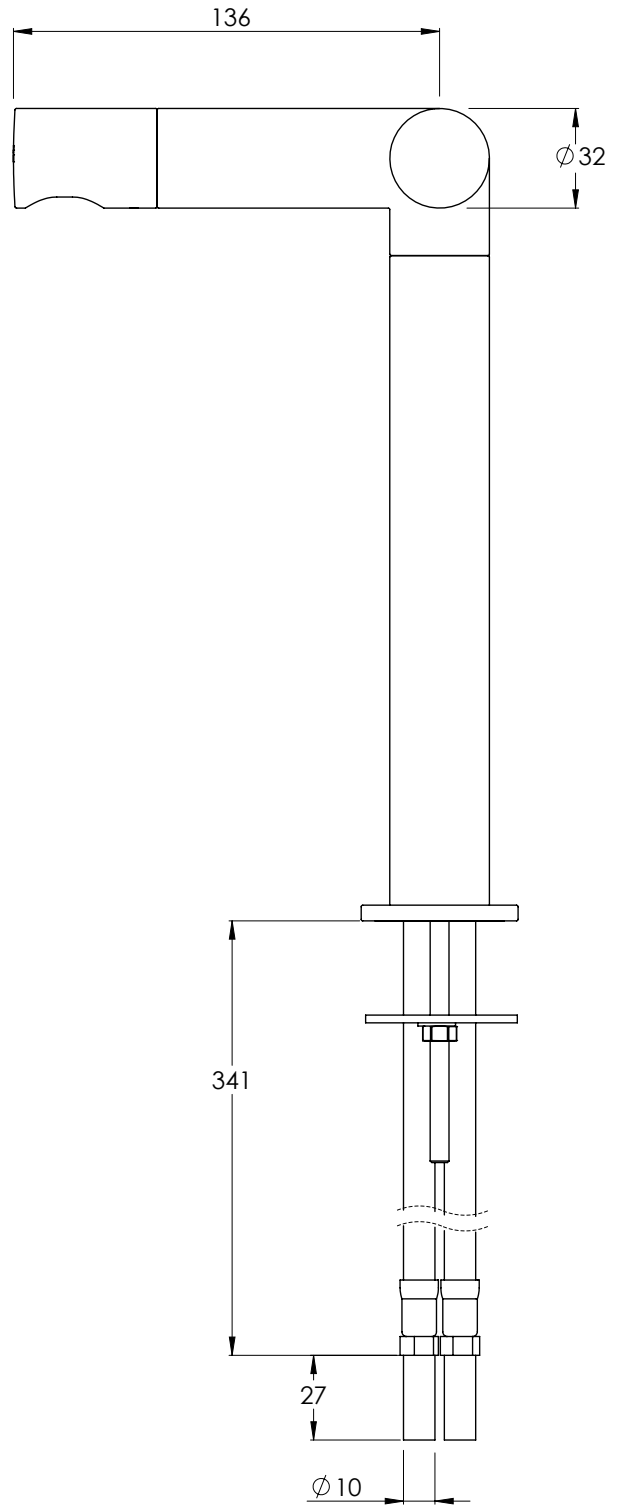

LEFROY BROOKS

IBROC HOUSE ESSEX ROAD
HODDESDON HERTS EN11 0QS UK
T: +44 (0)1992 708 316 F: +44 (0)1992 708 317

XO3005

JO DECK MOUNTED MONO BASIN MIXER

DIMENSIONAL DATA SHEET

DATE: 04/10/2019

REVISION: C

COPYRIGHT © LBIP LTD. ALL RIGHTS RESERVED

DIMENSIONS IN MILLIMETRES

WHILST EVERY EFFORT IS MADE TO ENSURE THE ACCURACY OF THESE DATA SHEETS THEY ARE SUBJECT TO CHANGE WITHOUT NOTICE AS PART OF THE COMPANY'S PRODUCT DEVELOPMENT PROCESS