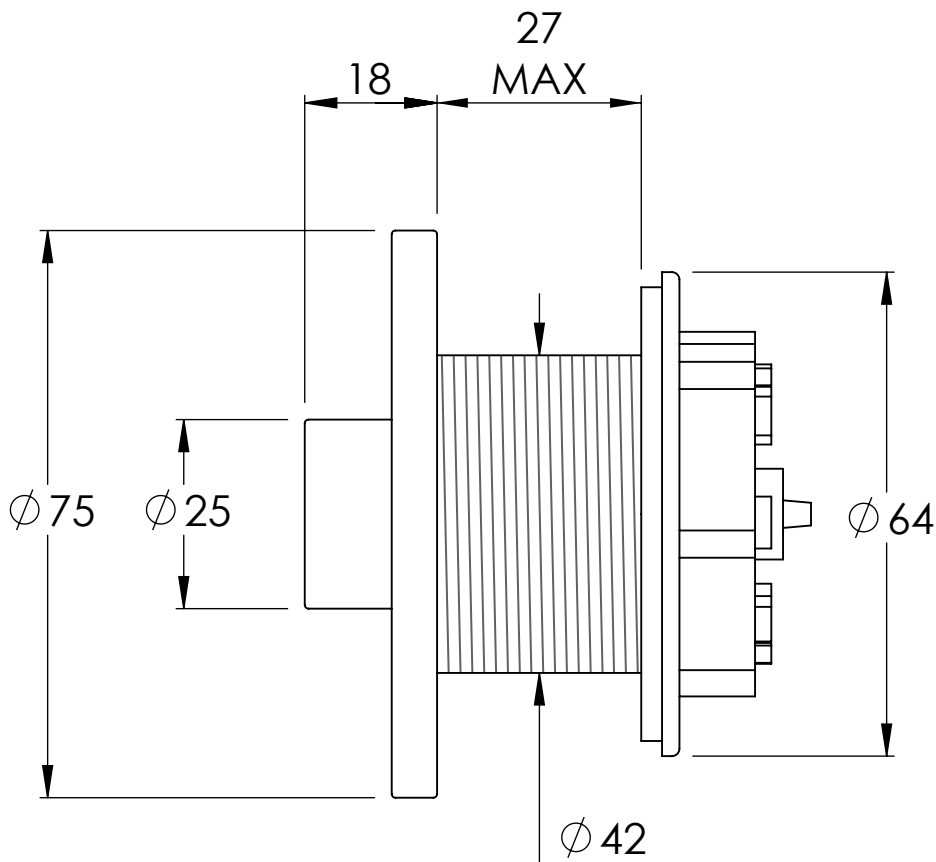

LEFROY BROOKS

IBROC HOUSE ESSEX ROAD
HODDESDON HERTS EN11 0QS UK
T: +44 (0)1992 708 316 F: +44 (0)1992 708 317

XO2220

XO PUSH BUTTON FLUSH INCLUDING ACTUATOR KIT

(SUPPLIED WITH 750MM PNEUMATIC HOSE).

DIMENSIONAL DATA SHEET

DATE: 13/10/2020

REVISION: B

FOR USE WITH GROHE ADAGIO CISTERN 37762 OR 37945

COPYRIGHT © LBIP LTD. ALL RIGHTS RESERVED

DIMENSIONS IN MILLIMETRES

WHILST EVERY EFFORT IS MADE TO ENSURE THE ACCURACY OF THESE DATA SHEETS THEY ARE SUBJECT TO CHANGE WITHOUT NOTICE AS PART OF THE COMPANY'S PRODUCT DEVELOPMENT PROCESS