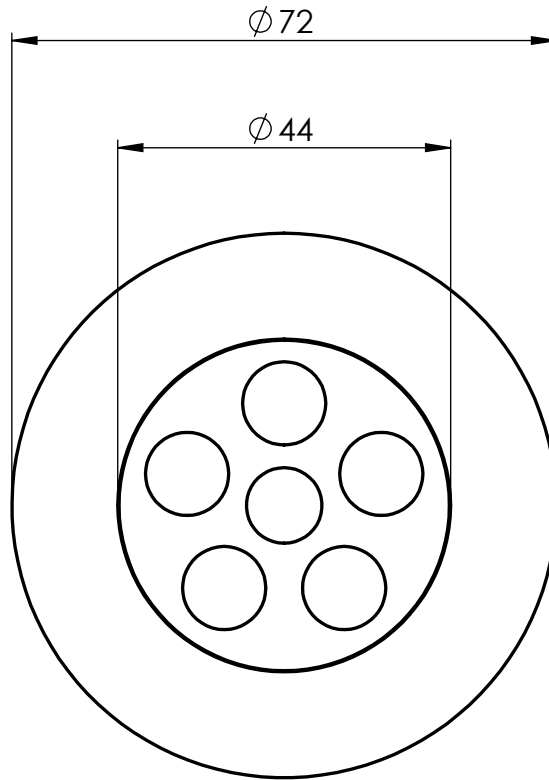

LEFROY BROOKS

IBROC HOUSE ESSEX ROAD
HODDESDON HERTS EN11 0QS UK
T: +44 (0)1992 708 316 F: +44 (0)1992 708 317

XO2200

XO SHOWER WASTE

DIMENSIONAL DATA SHEET

DATE: 17/11/2021

REVISION: A

DIMENSIONS IN MILLIMETRES