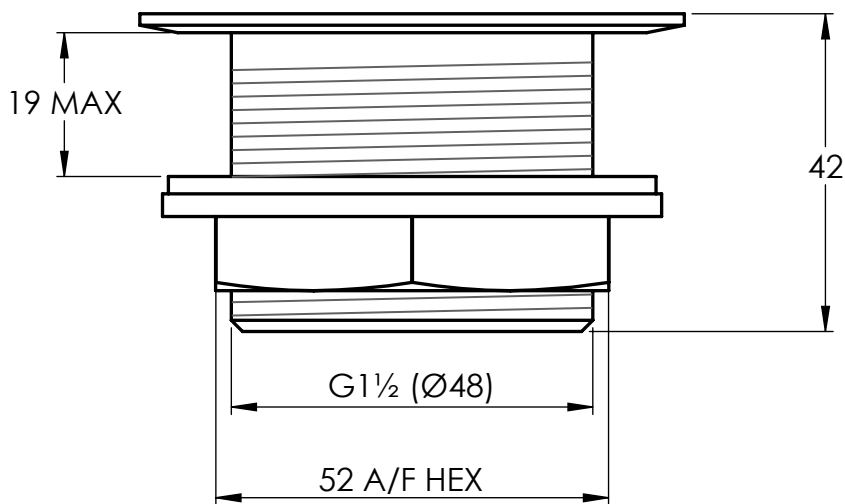

LEFROY BROOKS

IBROC HOUSE ESSEX ROAD
HODDESDON HERTS EN11 0QS UK
T: +44 (0)1992 708 316 F: +44 (0)1992 708 317

XO2200

XO SHOWER WASTE

DIMENSIONAL DATA SHEET

DATE: 17/11/2021

REVISION: A

DIMENSIONS IN MILLIMETRES