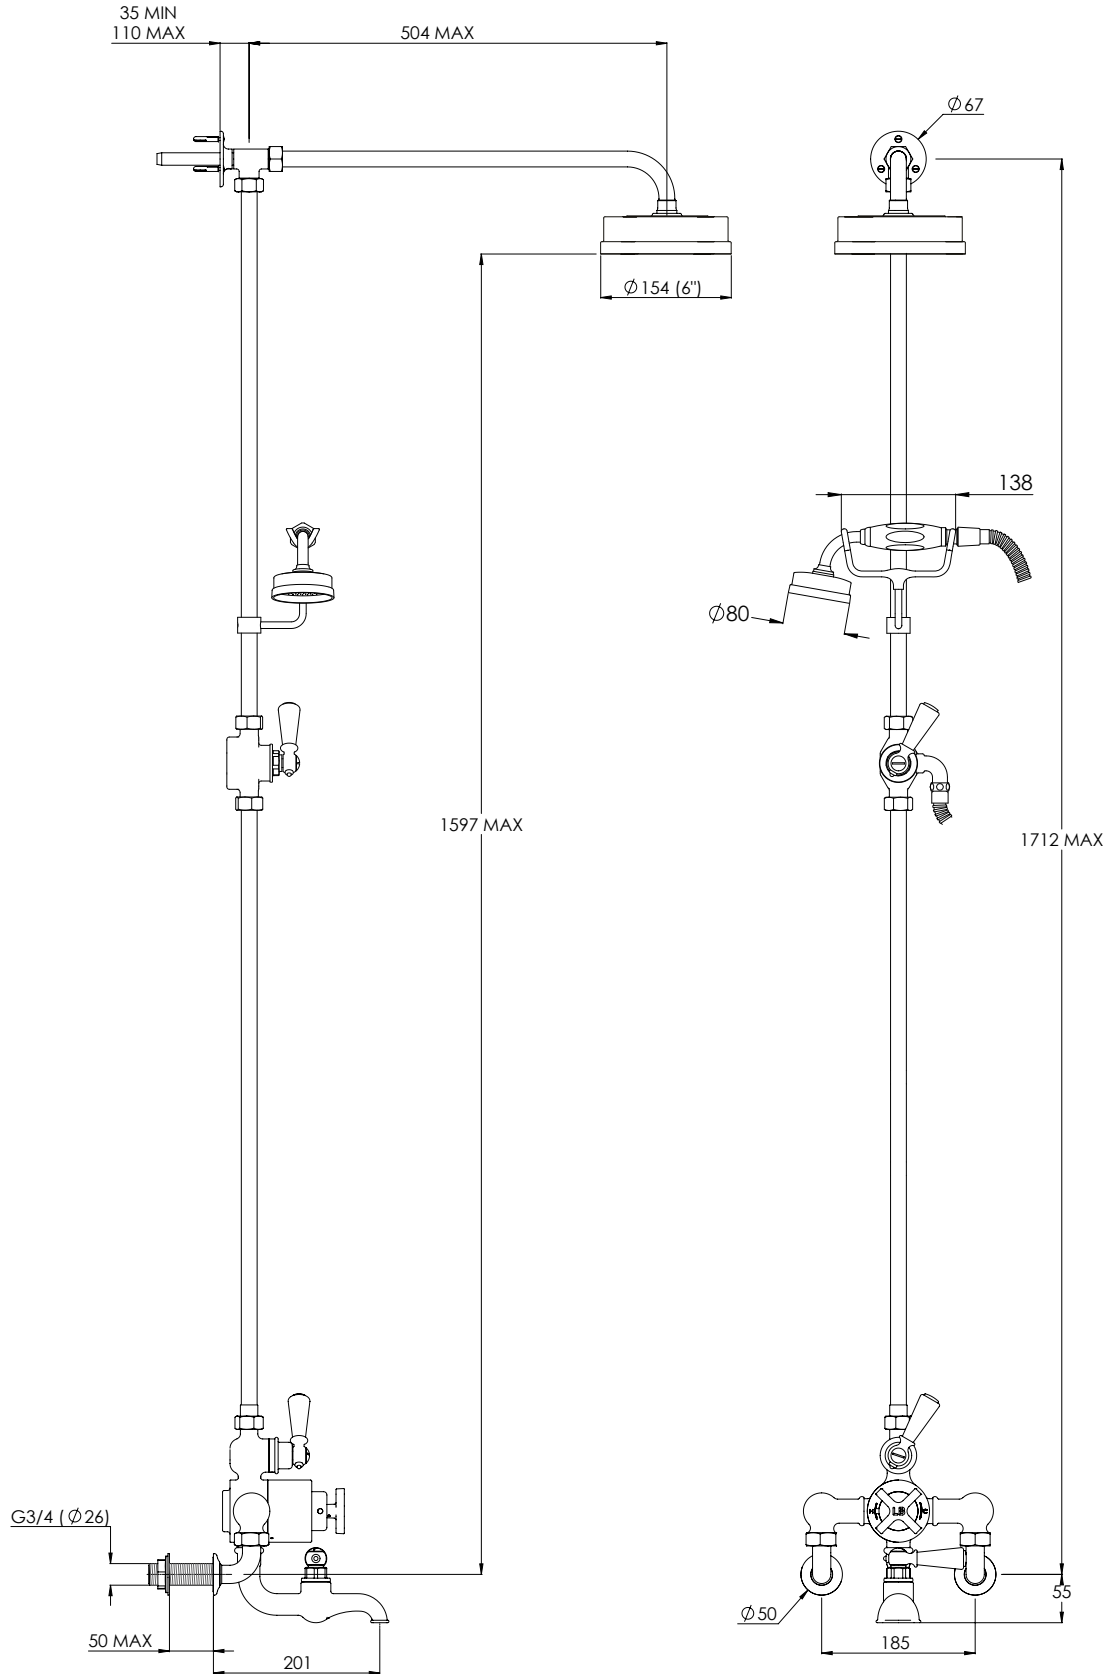

LEFROY BROOKS

IBROC HOUSE ESSEX ROAD
HODDESDON HERTS EN11 0QS UK
T: +44 (0)1992 708 316 F: +44 (0)1992 708 317

WM/MK8824

MACKINTOSH WALL MOUNTED THERMOSTATIC BATH
SHOWER MIXER WITH RISER, EASY CLEAN HAND
SHOWER & 6" ROSE

DIMENSIONAL DATA SHEET

DATE: 18/04/2024

REVISION: B

DIMENSIONS IN MILLIMETRES

WHILST EVERY EFFORT IS MADE TO ENSURE THE ACCURACY OF THESE DATA SHEETS THEY ARE SUBJECT TO CHANGE WITHOUT NOTICE AS PART OF THE COMPANY'S PRODUCT DEVELOPMENT PROCESS