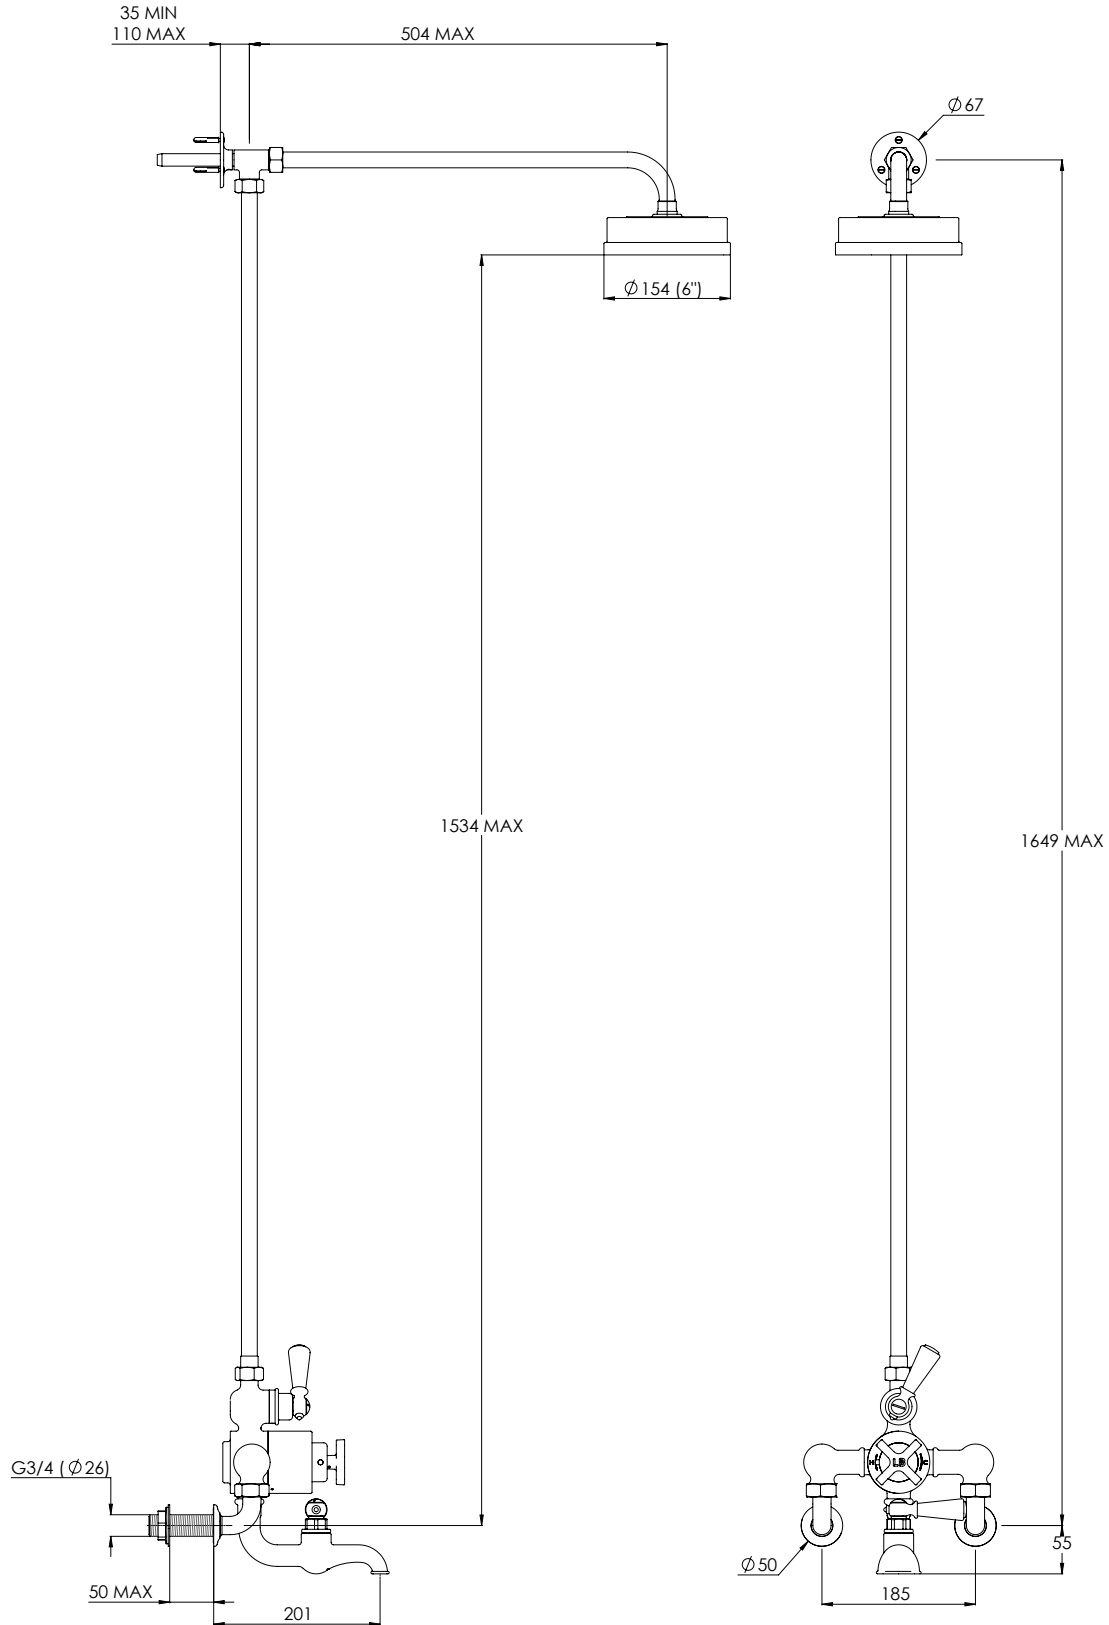

LEFROY BROOKS

IBROC HOUSE ESSEX ROAD
HODDESDON HERTS EN11 0QS UK
T: +44 (0)1992 708 316 F: +44 (0)1992 708 317

WM/MK8821

MACKINTOSH WALL MOUNTED THERMOSTATIC BATH
SHOWER MIXER WITH RISER & EASY CLEAN 6" ROSE

DIMENSIONAL DATA SHEET

DATE: 18/04/2024

REVISION: B

COPYRIGHT © LBIP LTD. ALL RIGHTS RESERVED

DIMENSIONS IN MILLIMETRES

WHILST EVERY EFFORT IS MADE TO ENSURE THE ACCURACY OF THESE DATA SHEETS THEY ARE SUBJECT TO CHANGE WITHOUT NOTICE AS PART OF THE COMPANY'S PRODUCT DEVELOPMENT PROCESS