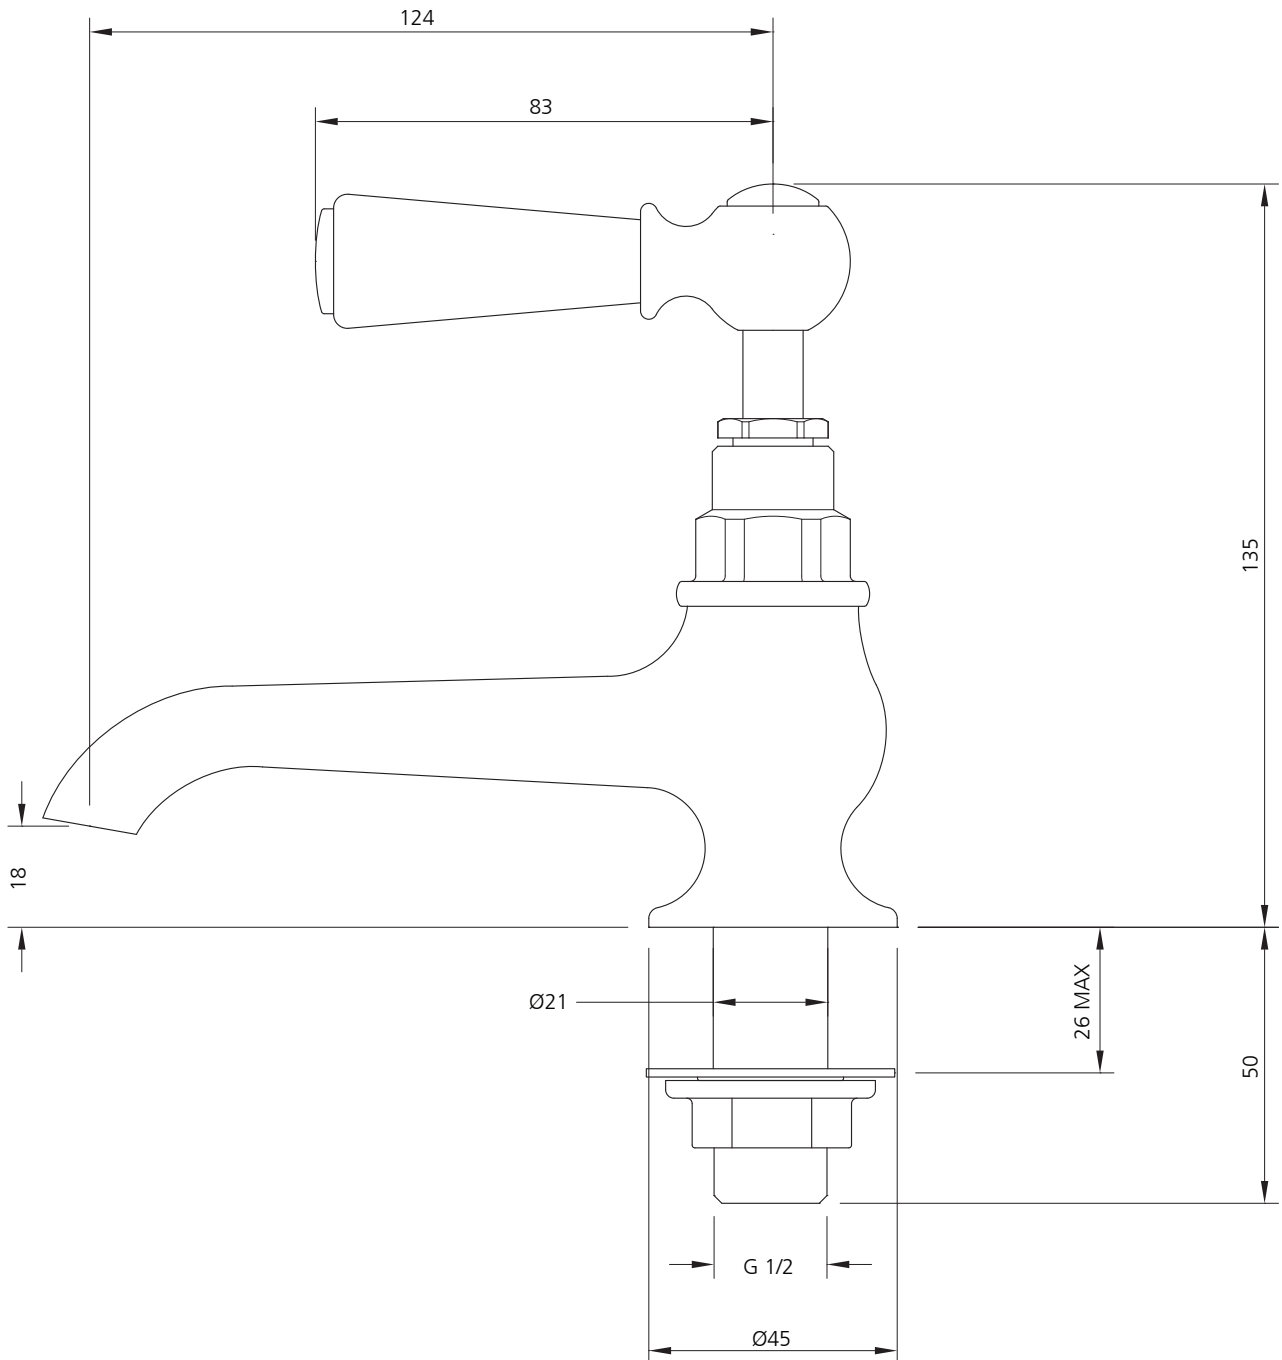

## WL-8030

CLASSIC WHITE LEVER BASIN PILLAR TAPS  
WITH LONG NOSE (1 PAIR)

### DIMENSIONAL DATA SHEET

DATE: 5 August 2010

ISSUE: 006

©COPYRIGHT 2010. CHRISTO LEFROY BROOKS. ALL RIGHTS RESERVED.

DIMENSIONS IN MILLIMETRES

WHILST EVERY EFFORT IS MADE TO ENSURE THE ACCURACY OF THESE DATA SHEETS THEY ARE SUBJECT TO CHANGE WITHOUT NOTICE AS PART OF THE COMPANY'S PRODUCT DEVELOPMENT PROCESS