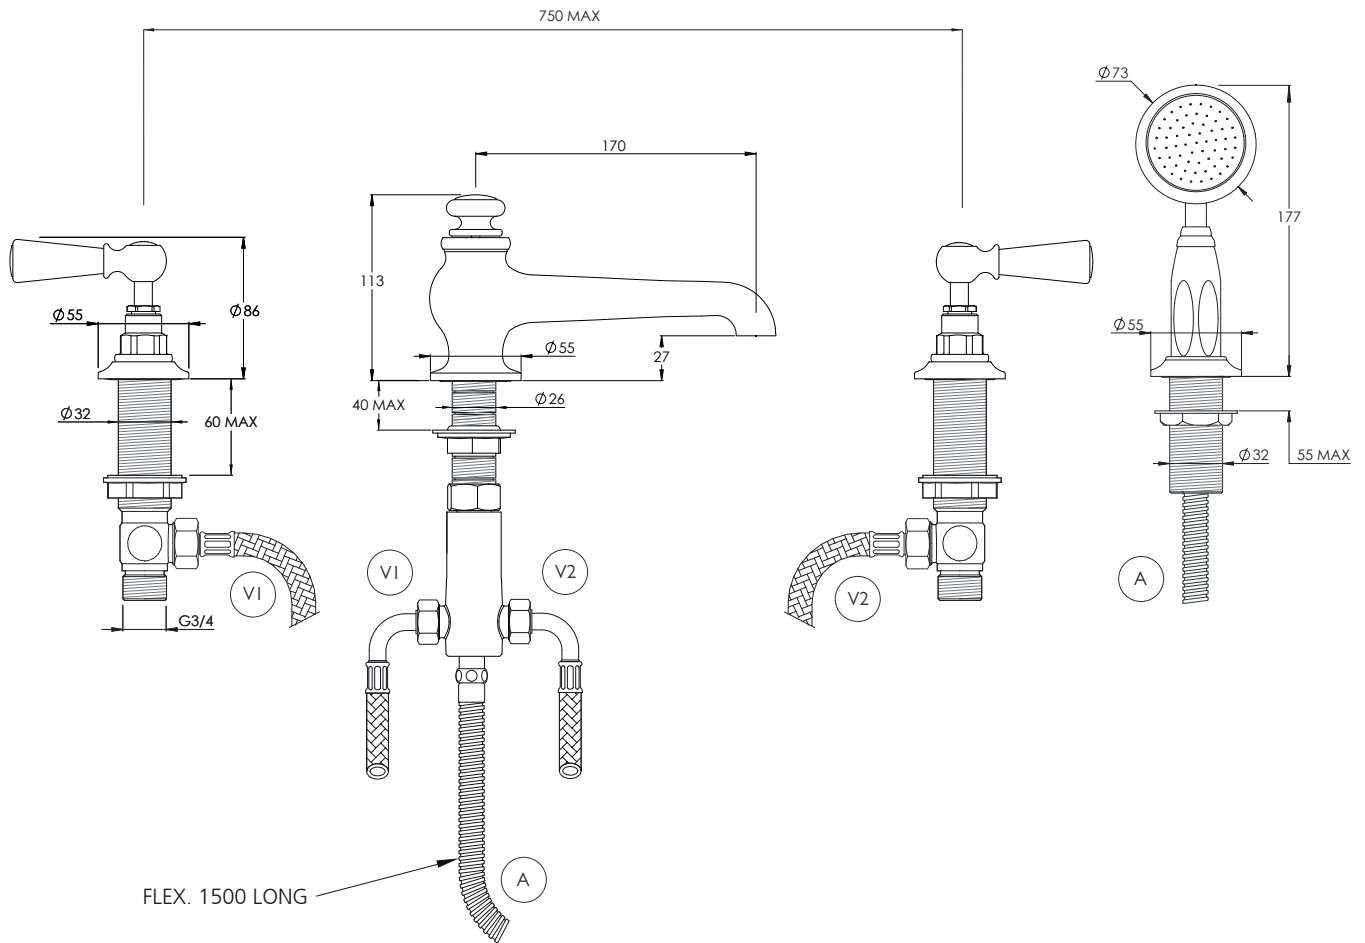

# WL1250

CLASSIC WHITE LEVER 4 HOLE BATH SHOWER  
MIXER

DIMENSIONAL DATA SHEET

DATE: 30/05/2019

REVISION: C

COPYRIGHT © LBIP LTD. ALL RIGHTS RESERVED

DIMENSIONS IN MILLIMETRES

WHILST EVERY EFFORT IS MADE TO ENSURE THE ACCURACY OF THESE DATA SHEETS THEY ARE SUBJECT TO CHANGE WITHOUT NOTICE AS PART OF THE COMPANY'S PRODUCT DEVELOPMENT PROCESS