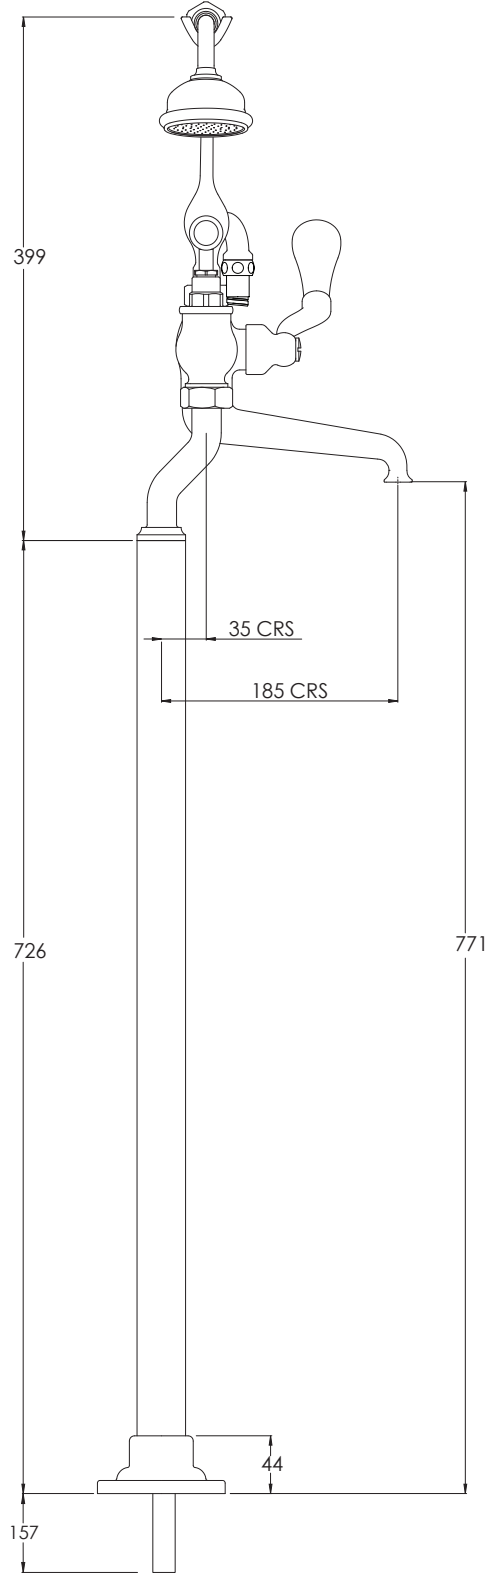

LEFROY BROOKS

IBROC HOUSE ESSEX ROAD
HODDESDON HERTS EN11 0QS UK
T: +44 (0)1992 708 316 F: +44 (0)1992 708 317

WL1144

CLASSIC BATH SHOWER MIXER WITH
WHITE LEVERS AND STANDPIPES

DIMENSIONAL DATA SHEET

DATE: 08/04/19

REVISION: E

COPYRIGHT © LBIP LTD. ALL RIGHTS RESERVED

DIMENSIONS IN MILLIMETRES

WHILST EVERY EFFORT IS MADE TO ENSURE THE ACCURACY OF THESE DATA SHEETS THEY ARE SUBJECT TO CHANGE WITHOUT NOTICE AS PART OF THE COMPANY'S PRODUCT DEVELOPMENT PROCESS