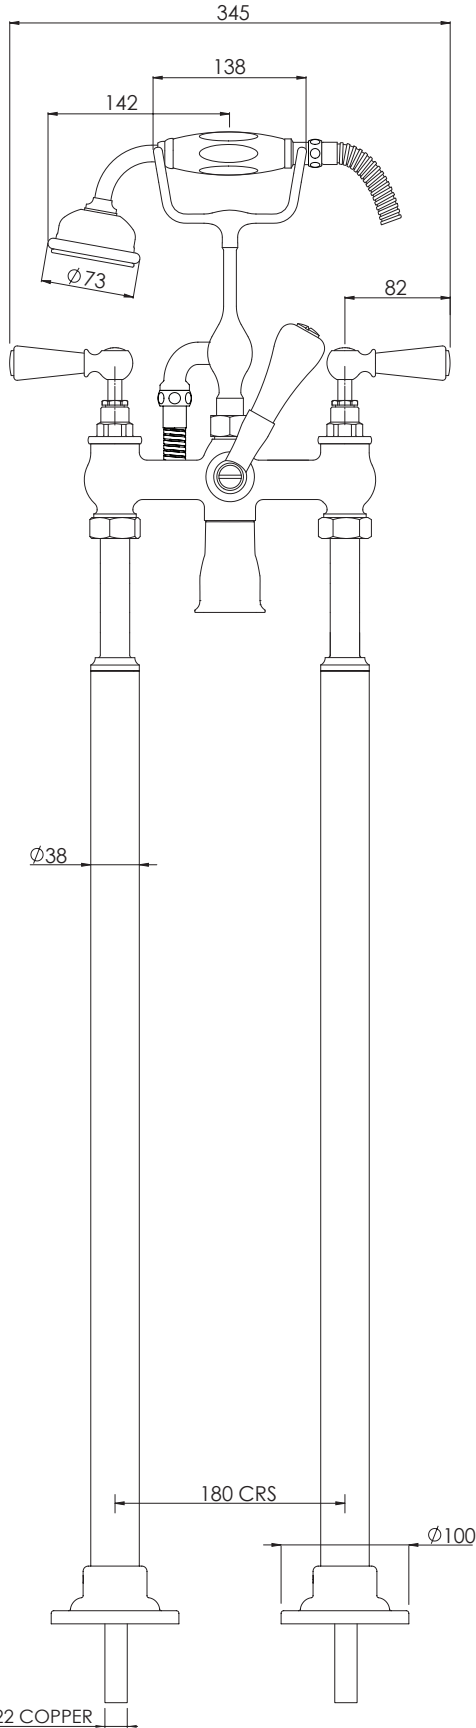

LEFROY BROOKS

IBROC HOUSE ESSEX ROAD
HODDESDON HERTS EN11 0QS UK
T: +44 (0)1992 708 316 F: +44 (0)1992 708 317

WL1144

CLASSIC BATH SHOWER MIXER WITH
WHITE LEVERS AND STANDPIPES

DIMENSIONAL DATA SHEET

DATE: 08/04/19

REVISION: E

COPYRIGHT © LBIP LTD. ALL RIGHTS RESERVED

DIMENSIONS IN MILLIMETRES

WHILST EVERY EFFORT IS MADE TO ENSURE THE ACCURACY OF THESE DATA SHEETS THEY ARE SUBJECT TO CHANGE WITHOUT NOTICE AS PART OF THE COMPANY'S PRODUCT DEVELOPMENT PROCESS