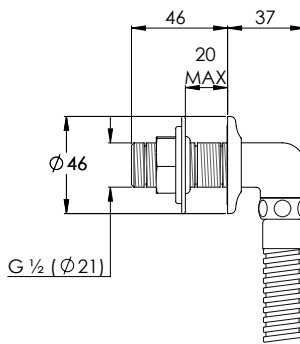

## TT8803

TEN TEN ARCHIPELAGO THERMOSTATIC SHOWER  
VALVE WITH FLOW CONTROLS & HAND SHOWER

### DIMENSIONAL DATA SHEET

DATE: 25/08/2020

REVISION: A

COPYRIGHT © LBIP LTD. ALL RIGHTS RESERVED

DIMENSIONS IN MILLIMETRES

WHILST EVERY EFFORT IS MADE TO ENSURE THE ACCURACY OF THESE DATA SHEETS THEY ARE SUBJECT TO CHANGE WITHOUT NOTICE AS PART OF THE COMPANY'S PRODUCT DEVELOPMENT PROCESS