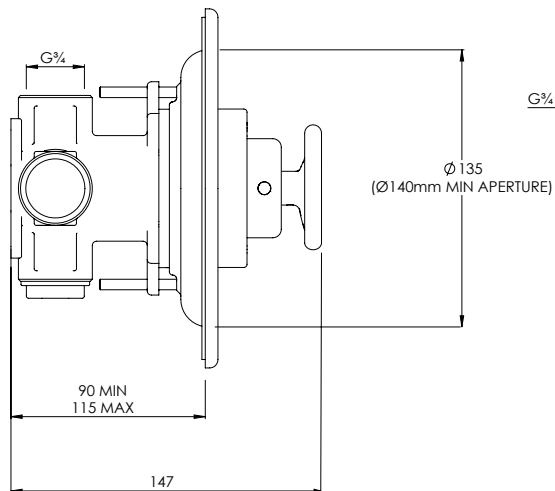

## TT8803

TEN TEN ARCHIPELAGO THERMOSTATIC SHOWER  
VALVE WITH FLOW CONTROLS & HAND SHOWER

### DIMENSIONAL DATA SHEET

DATE: 25/08/2020

REVISION: A

COPYRIGHT © LBIP LTD. ALL RIGHTS RESERVED

DIMENSIONS IN MILLIMETRES

WHILST EVERY EFFORT IS MADE TO ENSURE THE ACCURACY OF THESE DATA SHEETS THEY ARE SUBJECT TO CHANGE WITHOUT NOTICE AS PART OF THE COMPANY'S PRODUCT DEVELOPMENT PROCESS