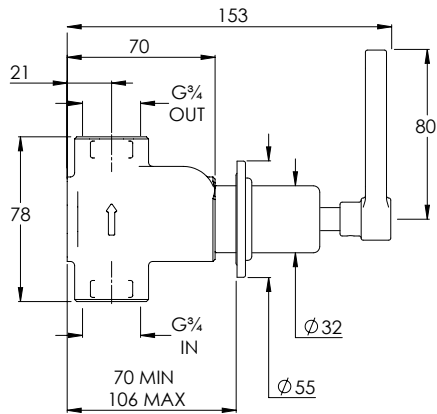

## TT8803

TEN TEN ARCHIPELAGO THERMOSTATIC SHOWER  
VALVE WITH FLOW CONTROLS & HAND SHOWER

### DIMENSIONAL DATA SHEET

DATE: 25/08/2020

REVISION: A

COPYRIGHT © LBIP LTD. ALL RIGHTS RESERVED

DIMENSIONS IN MILLIMETRES

WHILST EVERY EFFORT IS MADE TO ENSURE THE ACCURACY OF THESE DATA SHEETS THEY ARE SUBJECT TO CHANGE WITHOUT NOTICE AS PART OF THE COMPANY'S PRODUCT DEVELOPMENT PROCESS