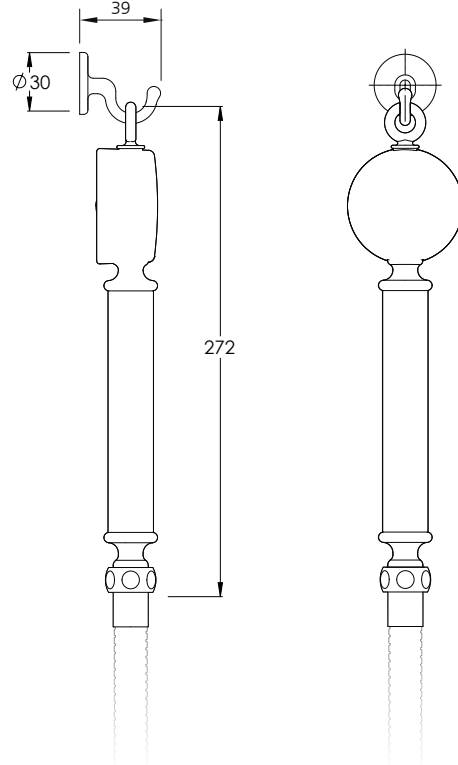

## TT8803

TEN TEN ARCHIPELAGO THERMOSTATIC SHOWER  
VALVE WITH FLOW CONTROLS & HAND SHOWER

### DIMENSIONAL DATA SHEET

DATE: 25/08/2020

REVISION: A

COPYRIGHT © LBIP LTD. ALL RIGHTS RESERVED

DIMENSIONS IN MILLIMETRES

WHILST EVERY EFFORT IS MADE TO ENSURE THE ACCURACY OF THESE DATA SHEETS THEY ARE SUBJECT TO CHANGE WITHOUT NOTICE AS PART OF THE COMPANY'S PRODUCT DEVELOPMENT PROCESS