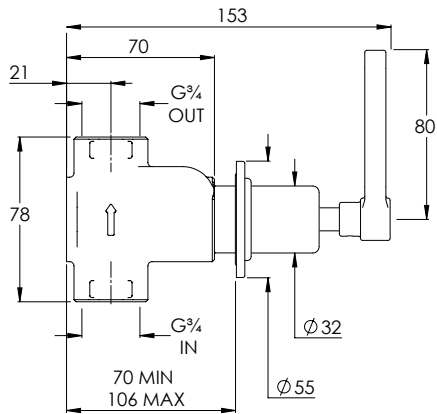

## TT8803

TEN TEN ARCHIPELAGO THERMOSTATIC SHOWER  
VALVE WITH FLOW CONTROLS & HAND SHOWER

### DIMENSIONAL DATA SHEET

DATE: 25/08/2020

REVISION: A

COPYRIGHT © LBIP LTD. ALL RIGHTS RESERVED

DIMENSIONS IN MILLIMETRES

WHILST EVERY EFFORT IS MADE TO ENSURE THE ACCURACY OF THESE DATA SHEETS THEY ARE SUBJECT TO CHANGE WITHOUT NOTICE AS PART OF THE COMPANY'S PRODUCT DEVELOPMENT PROCESS