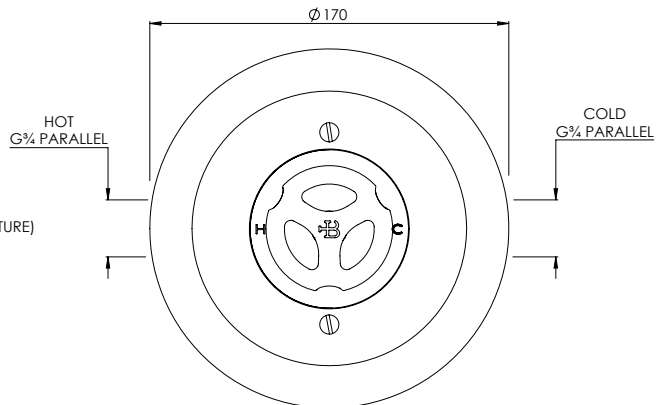

## TT8803

TEN TEN ARCHIPELAGO THERMOSTATIC SHOWER  
VALVE WITH FLOW CONTROLS & HAND SHOWER

### DIMENSIONAL DATA SHEET

DATE: 25/08/2020

REVISION: A

COPYRIGHT © LBIP LTD. ALL RIGHTS RESERVED

DIMENSIONS IN MILLIMETRES

WHILST EVERY EFFORT IS MADE TO ENSURE THE ACCURACY OF THESE DATA SHEETS THEY ARE SUBJECT TO CHANGE WITHOUT NOTICE AS PART OF THE COMPANY'S PRODUCT DEVELOPMENT PROCESS