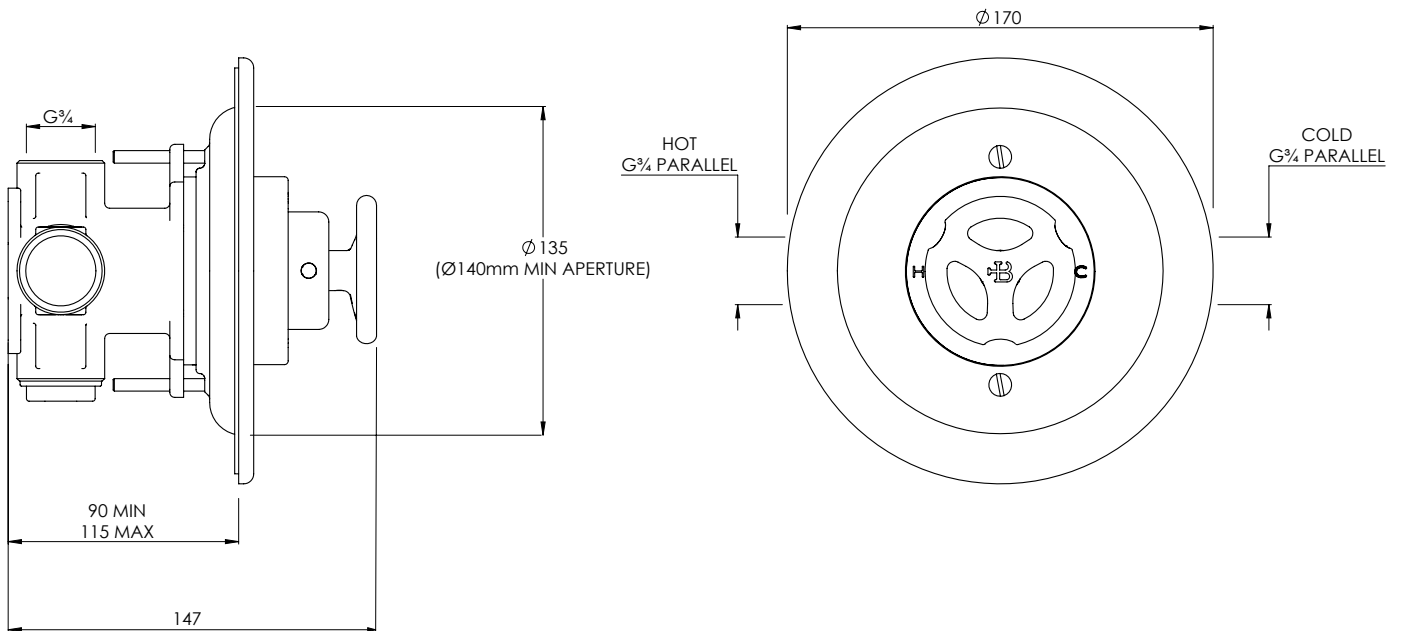

LEFROY BROOKS

IBROC HOUSE ESSEX ROAD
HODDESDON HERTS EN11 0QS UK
T: +44 (0)1992 708 316 F: +44 (0)1992 708 317

TT8800

TEN TEN ARCHIPELAGO THERMOSTATIC SHOWER
VALVE

DIMENSIONAL DATA SHEET

DATE: 23/01/2020

REVISION: B

COPYRIGHT © LBIP LTD. ALL RIGHTS RESERVED

DIMENSIONS IN MILLIMETRES

WHILST EVERY EFFORT IS MADE TO ENSURE THE ACCURACY OF THESE DATA SHEETS THEY ARE SUBJECT TO CHANGE WITHOUT NOTICE AS PART OF THE COMPANY'S PRODUCT DEVELOPMENT PROCESS