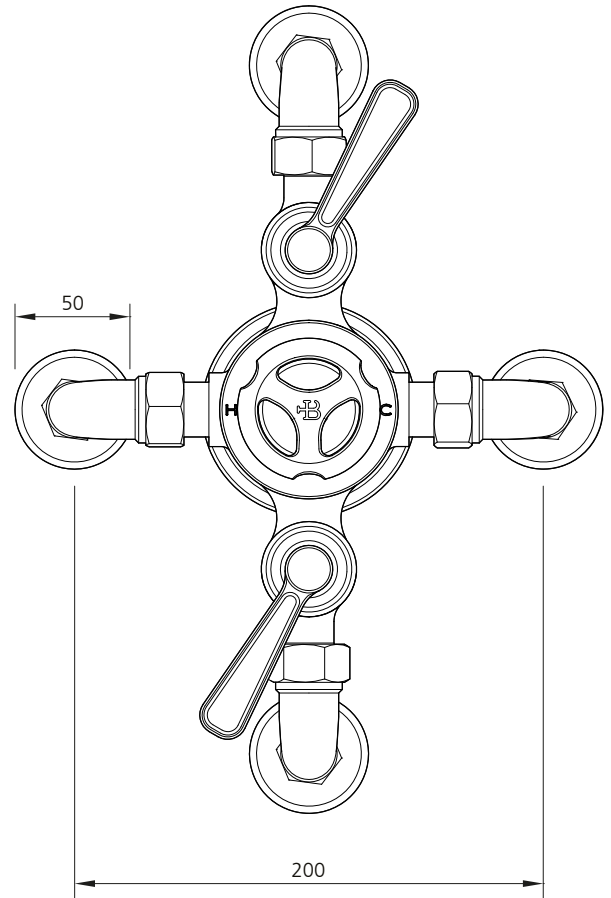

**LEFROY BROOKS**

IBROC HOUSE ESSEX ROAD  
HODDESDON HERTS EN11 0QS UK  
T: +44 (0)1992 708 316 F: +44 (0)1992 708 317

# TT8746

TEN TEN EXPOSED DUAL CONTROL THERMOSTATIC  
SHOWER VALVE

DIMENSIONAL DATA SHEET

DATE: 14/09/16

REVISION: A

COPYRIGHT © LBIP LTD. ALL RIGHTS RESERVED

DIMENSIONS IN MILLIMETRES

WHILST EVERY EFFORT IS MADE TO ENSURE THE ACCURACY OF THESE DATA SHEETS THEY ARE SUBJECT TO CHANGE WITHOUT NOTICE AS PART OF THE COMPANY'S PRODUCT DEVELOPMENT PROCESS