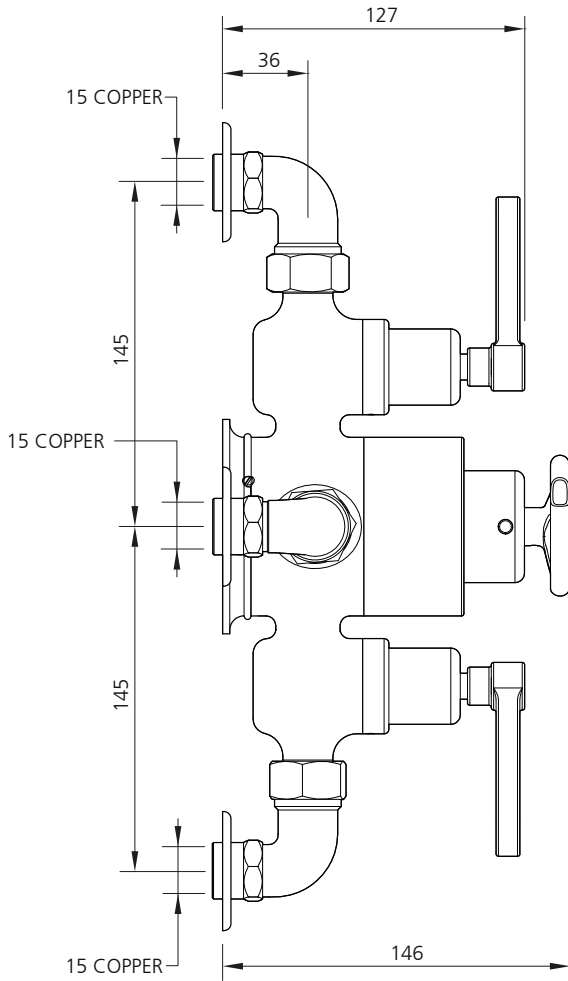

# TT8746

TEN TEN EXPOSED DUAL CONTROL THERMOSTATIC  
SHOWER VALVE

DIMENSIONAL DATA SHEET

DATE: 14/09/16

REVISION: A

COPYRIGHT © LBIP LTD. ALL RIGHTS RESERVED

DIMENSIONS IN MILLIMETRES

WHILST EVERY EFFORT IS MADE TO ENSURE THE ACCURACY OF THESE DATA SHEETS THEY ARE SUBJECT TO CHANGE WITHOUT NOTICE AS PART OF THE COMPANY'S PRODUCT DEVELOPMENT PROCESS