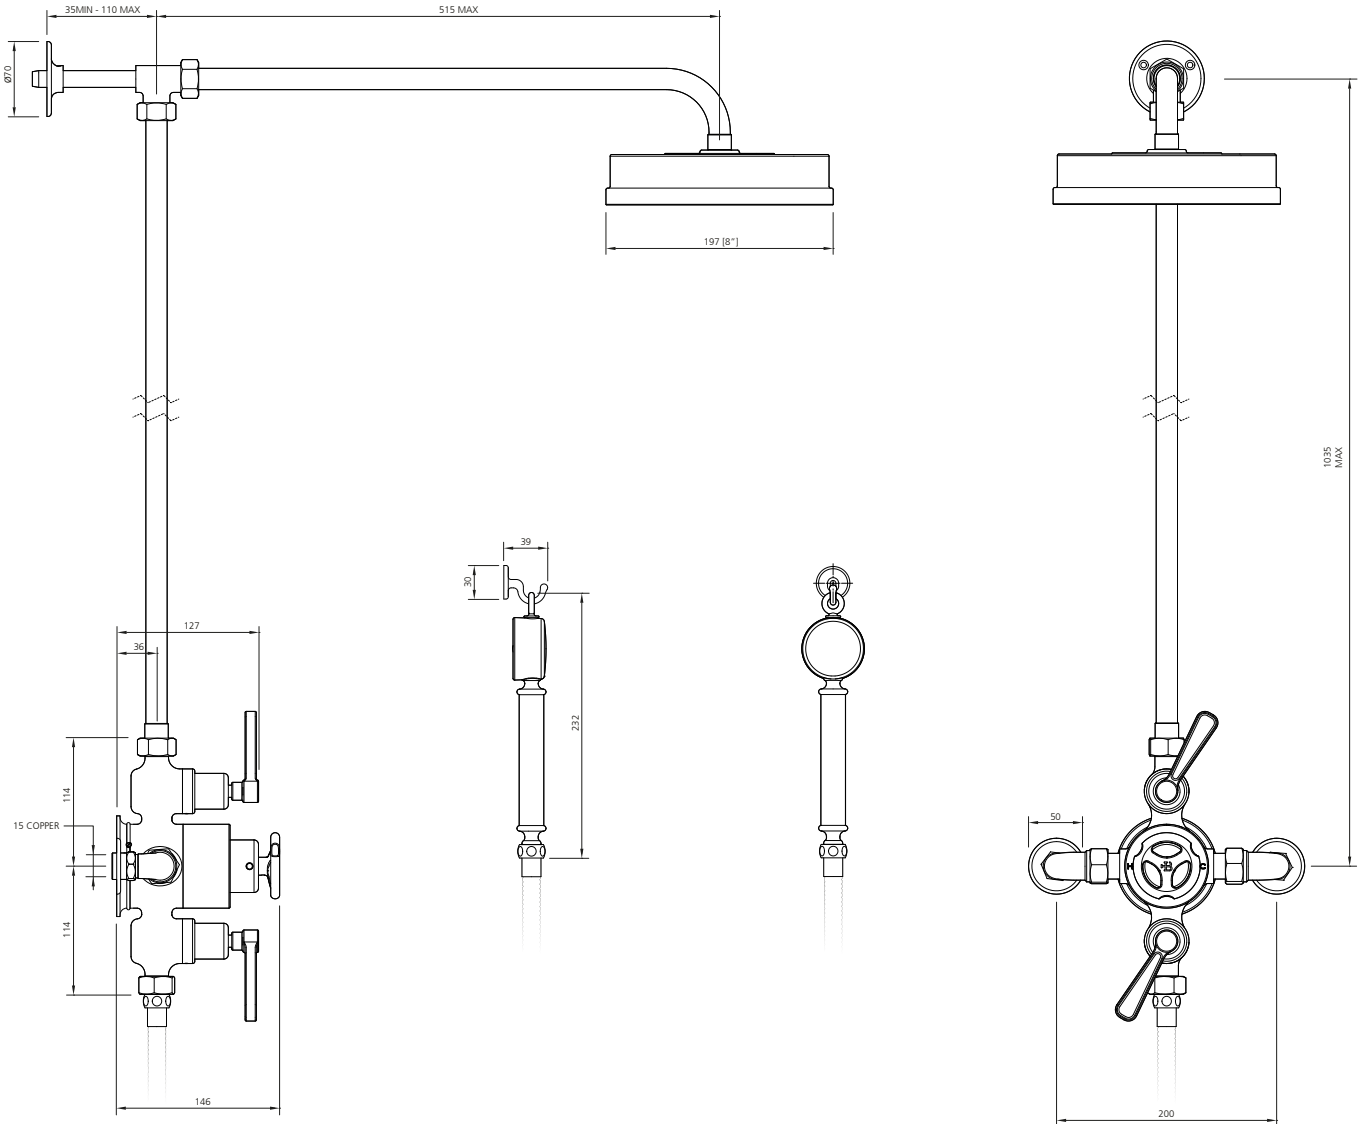

LEFROY BROOKS

IBROC HOUSE ESSEX ROAD
HODDESDON HERTS EN11 0QS UK
T: +44 (0)1992 708 316 F: +44 (0)1992 708 317

TT8742

TEN TEN DUAL CONTROL THERMOSTATIC VALVE WITH
RISER, HAND SHOWER & EASY CLEAN 8" ROSE

DIMENSIONAL DATA SHEET

DATE: 18/04/2024

REVISION: C

COPYRIGHT © LBIP LTD. ALL RIGHTS RESERVED

DIMENSIONS IN MILLIMETRES

WHILST EVERY EFFORT IS MADE TO ENSURE THE ACCURACY OF THESE DATA SHEETS THEY ARE SUBJECT TO CHANGE WITHOUT NOTICE AS PART OF THE COMPANY'S PRODUCT DEVELOPMENT PROCESS