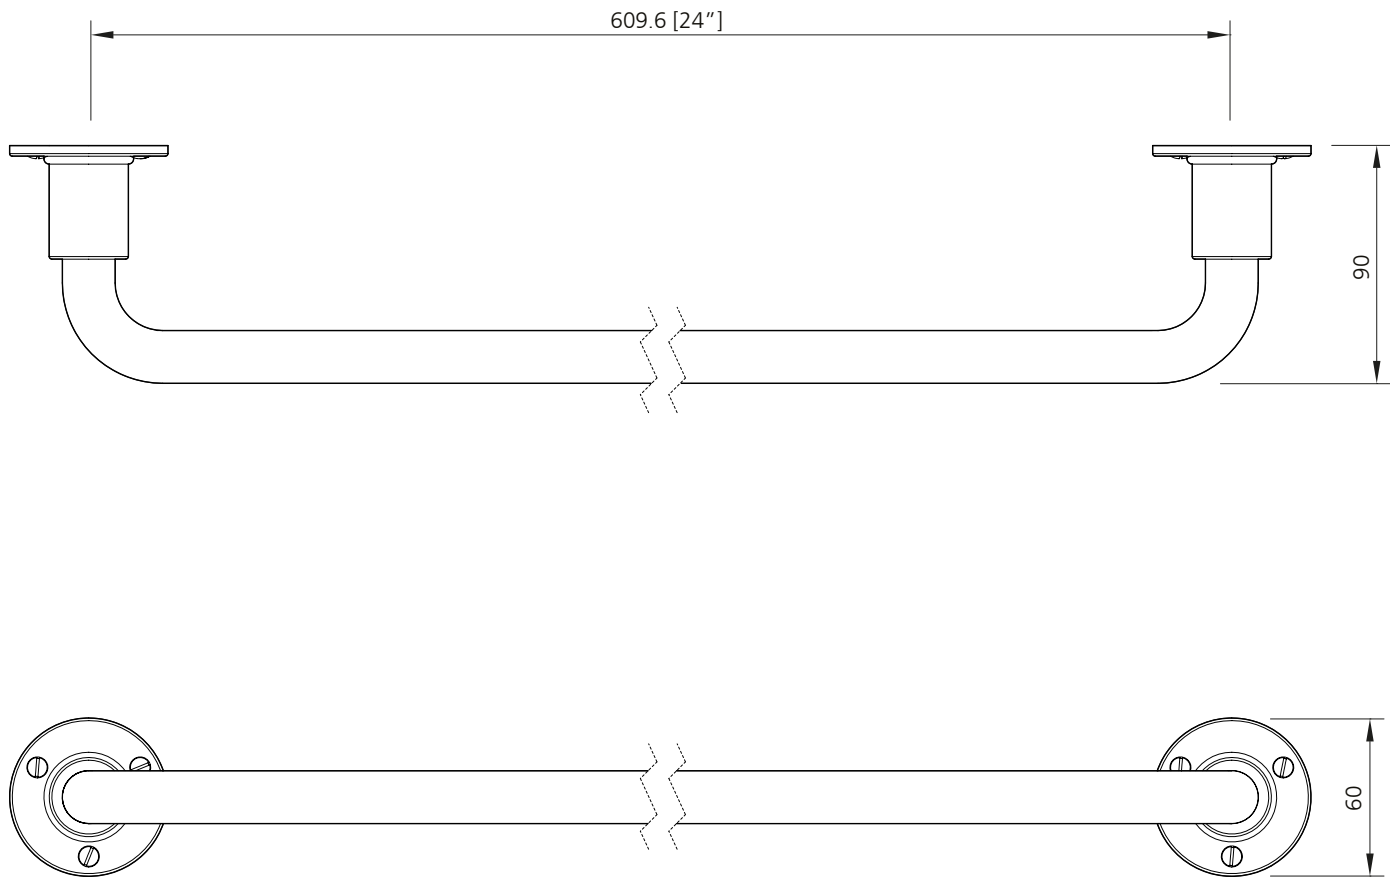

LEFROY BROOKS

IBROC HOUSE ESSEX ROAD
HODDESDON HERTS EN11 0QS UK
T: +44 (0)1992 708 316 F: +44 (0)1992 708 317

TT4967

TEN TEN LONG 24" TOWEL RAIL

DIMENSIONAL DATA SHEET

DATE: 21/02/17

REVISION: B

COPYRIGHT © LBIP LTD. ALL RIGHTS RESERVED

DIMENSIONS IN MILLIMETRES

WHILST EVERY EFFORT IS MADE TO ENSURE THE ACCURACY OF THESE DATA SHEETS THEY ARE SUBJECT TO CHANGE WITHOUT NOTICE AS PART OF THE COMPANY'S PRODUCT DEVELOPMENT PROCESS