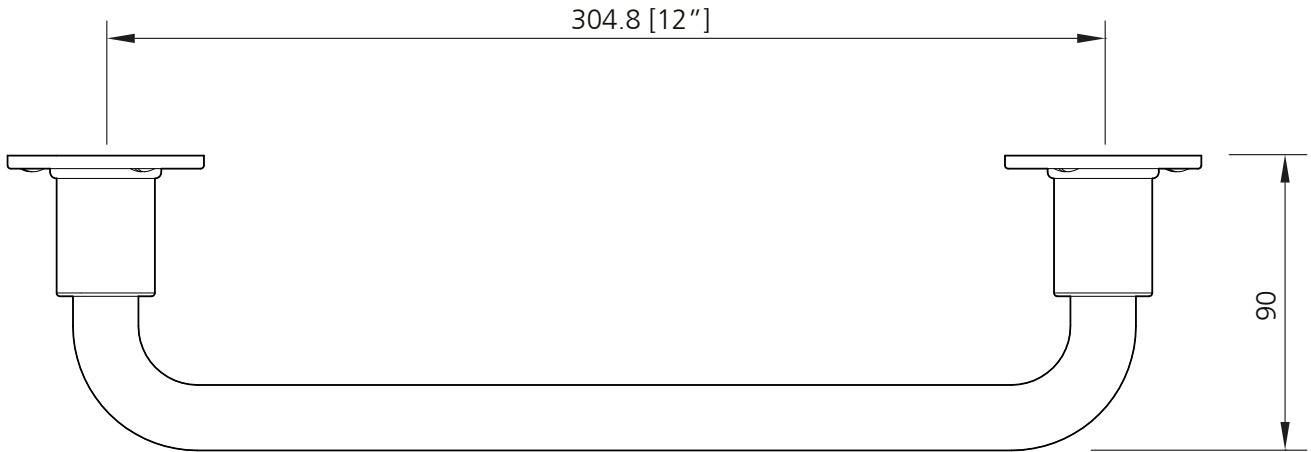

LEFROY BROOKS

IBROC HOUSE ESSEX ROAD
HODDESDON HERTS EN11 0QS UK
T: +44 (0)1992 708 316 F: +44 (0)1992 708 317

TT4965

TEN TEN SHORT 12" TOWEL RAIL

DIMENSIONAL DATA SHEET

DATE: 21/02/17

REVISION: B

COPYRIGHT © LBIP LTD. ALL RIGHTS RESERVED

DIMENSIONS IN MILLIMETRES

WHILST EVERY EFFORT IS MADE TO ENSURE THE ACCURACY OF THESE DATA SHEETS THEY ARE SUBJECT TO CHANGE WITHOUT NOTICE AS PART OF THE COMPANY'S PRODUCT DEVELOPMENT PROCESS