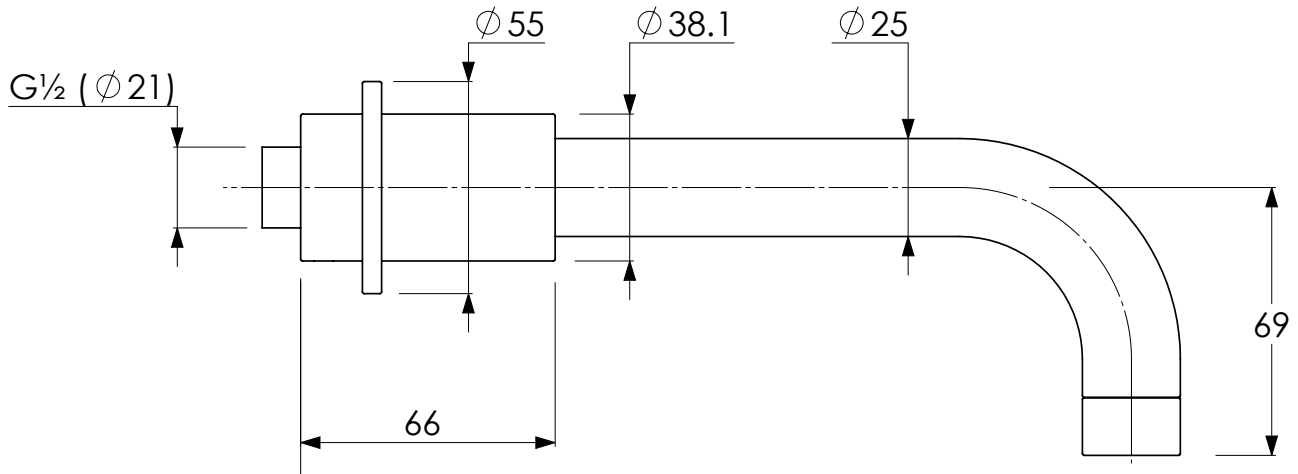

# TT4125

TEN TEN WALL MOUNTED SPOUT FOR BATH

DIMENSIONAL DATA SHEET

DATE: 25/08/2020

REVISION: A

COPYRIGHT © LBIP LTD. ALL RIGHTS RESERVED

DIMENSIONS IN MILLIMETRES

WHILST EVERY EFFORT IS MADE TO ENSURE THE ACCURACY OF THESE DATA SHEETS THEY ARE SUBJECT TO CHANGE WITHOUT NOTICE AS PART OF THE COMPANY'S PRODUCT DEVELOPMENT PROCESS