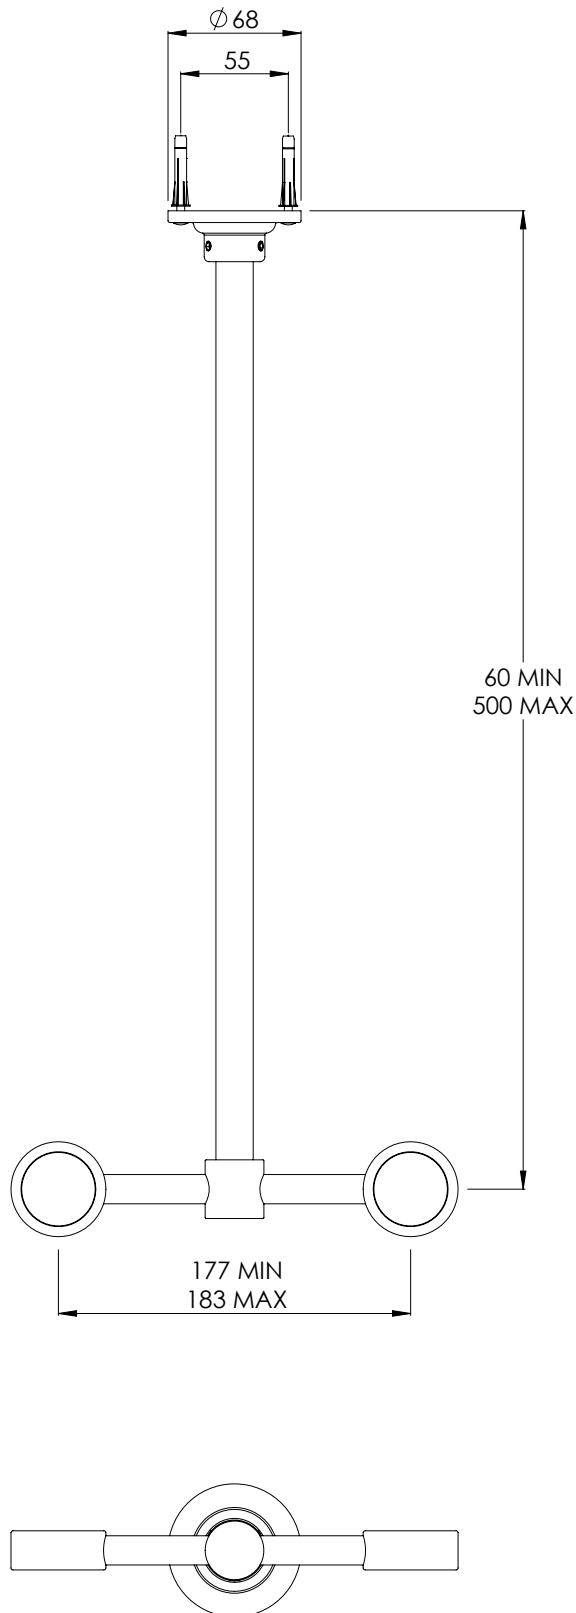

# TT2112

TEN TEN SUPPORT BRACKET FOR STANDPIPES

DIMENSIONAL DATA SHEET

DATE: 31/10/2018

REVISION: A

COPYRIGHT © LBIP LTD. ALL RIGHTS RESERVED

DIMENSIONS IN MILLIMETRES

WHILST EVERY EFFORT IS MADE TO ENSURE THE ACCURACY OF THESE DATA SHEETS THEY ARE SUBJECT TO CHANGE WITHOUT NOTICE AS PART OF THE COMPANY'S PRODUCT DEVELOPMENT PROCESS