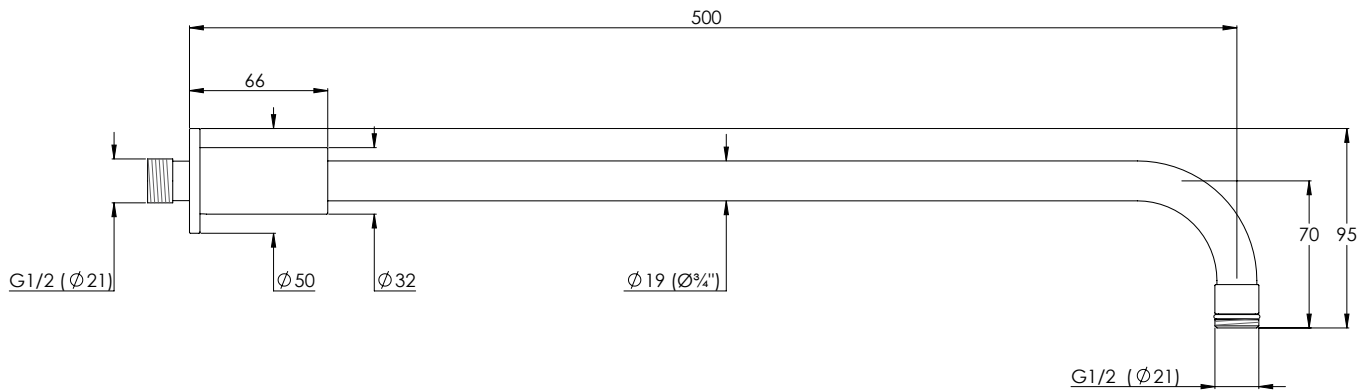

# TT1735

MODERN LONG PROJECTION ARM WITH WALL  
BRACKET (500MM)

DIMENSIONAL DATA SHEET

DATE: 13/01/2021

REVISION: A

COPYRIGHT © LBIP LTD. ALL RIGHTS RESERVED

DIMENSIONS IN MILLIMETRES

WHILST EVERY EFFORT IS MADE TO ENSURE THE ACCURACY OF THESE DATA SHEETS THEY ARE SUBJECT TO CHANGE WITHOUT NOTICE AS PART OF THE COMPANY'S PRODUCT DEVELOPMENT PROCESS