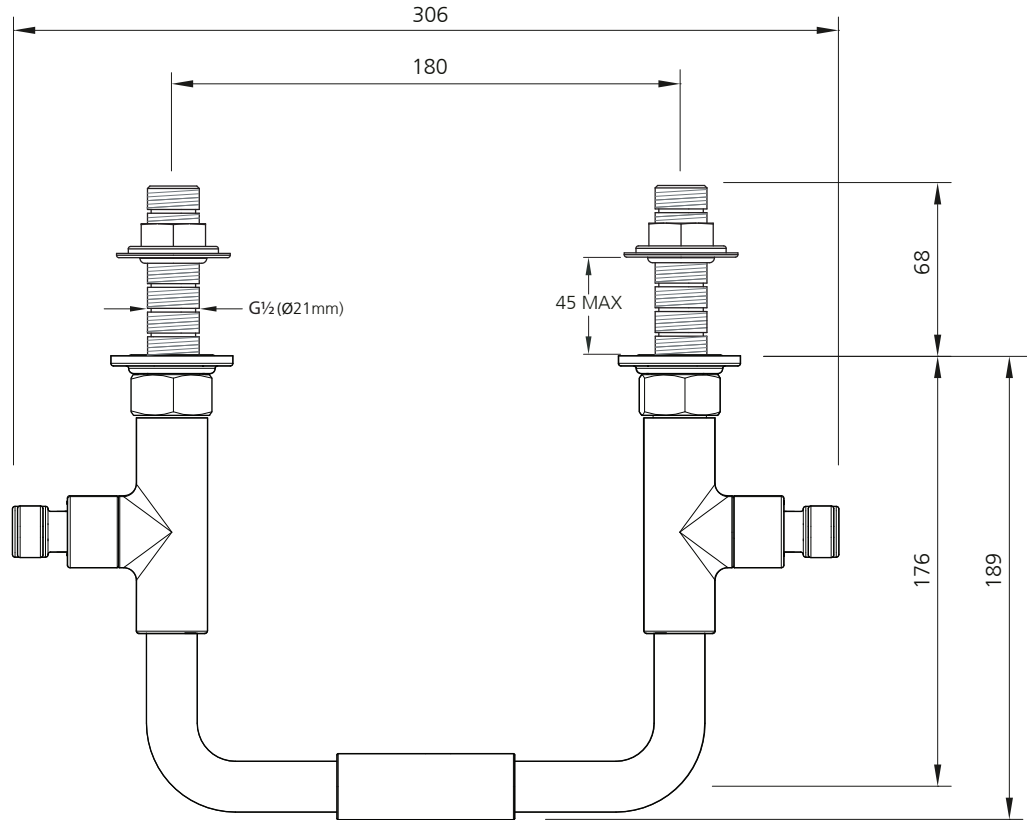

LEFROY BROOKS

IBROC HOUSE ESSEX ROAD
HODDESDON HERTS EN11 0QS UK
T: +44 (0)1992 708 316 F: +44 (0)1992 708 317

TL9005

TEN TEN WALL MOUNTED BASIN BRIDGE MIXER
WITH LEVERS

DIMENSIONAL DATA SHEET

DATE: 12/08/19

REVISION: D

DIMENSIONS IN MILLIMETRES

WHILST EVERY EFFORT IS MADE TO ENSURE THE ACCURACY OF THESE DATA SHEETS THEY ARE SUBJECT TO CHANGE WITHOUT NOTICE AS PART OF THE COMPANY'S PRODUCT DEVELOPMENT PROCESS