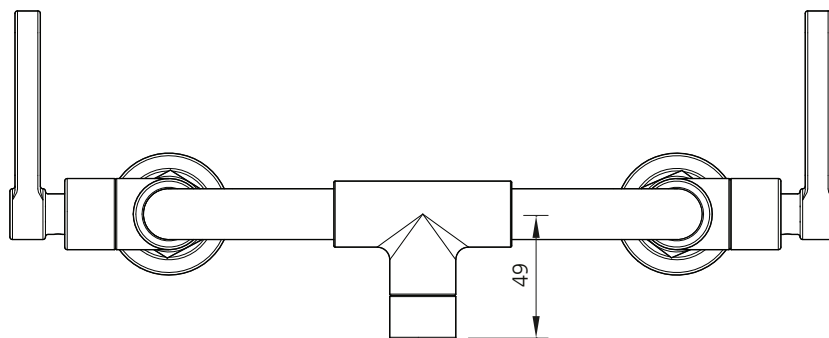

LEFROY BROOKS

IBROC HOUSE ESSEX ROAD
HODDESDON HERTS EN11 0QS UK
T: +44 (0)1992 708 316 F: +44 (0)1992 708 317

TL9005

TEN TEN WALL MOUNTED BASIN BRIDGE MIXER
WITH LEVERS

DIMENSIONAL DATA SHEET

DATE: 12/08/19

REVISION: D

DIMENSIONS IN MILLIMETRES

WHILST EVERY EFFORT IS MADE TO ENSURE THE ACCURACY OF THESE DATA SHEETS THEY ARE SUBJECT TO CHANGE WITHOUT NOTICE AS PART OF THE COMPANY'S PRODUCT DEVELOPMENT PROCESS