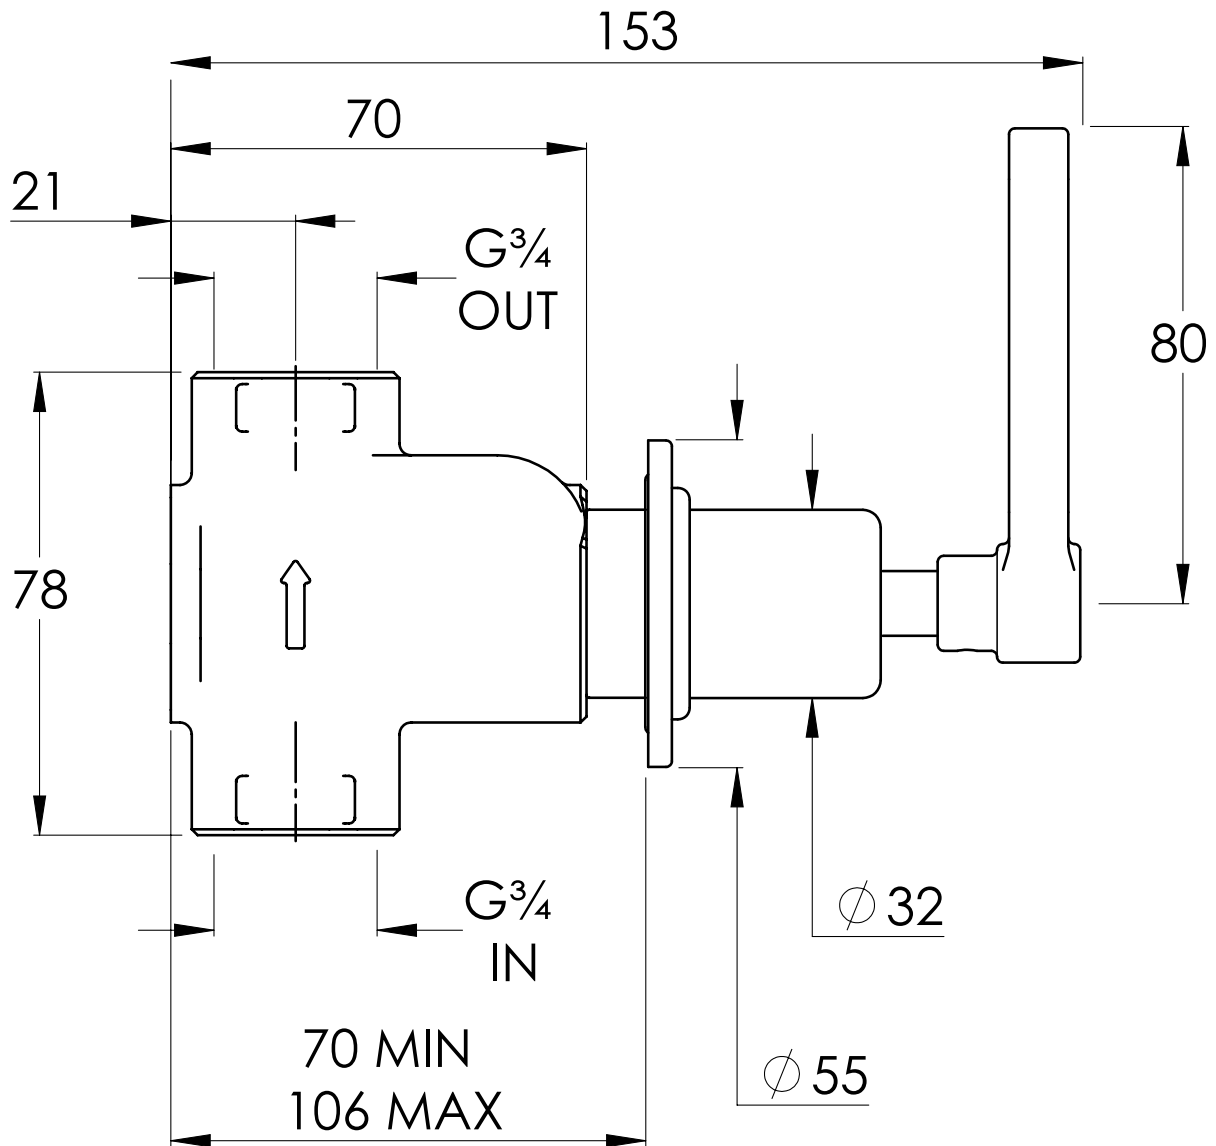

# TL5000

TEN TEN LEVER FLOW CONTROL VALVE

DIMENSIONAL DATA SHEET

DATE: 23/01/2020

REVISION: B

COPYRIGHT © LBIP LTD. ALL RIGHTS RESERVED

DIMENSIONS IN MILLIMETRES

WHILST EVERY EFFORT IS MADE TO ENSURE THE ACCURACY OF THESE DATA SHEETS THEY ARE SUBJECT TO CHANGE WITHOUT NOTICE AS PART OF THE COMPANY'S PRODUCT DEVELOPMENT PROCESS