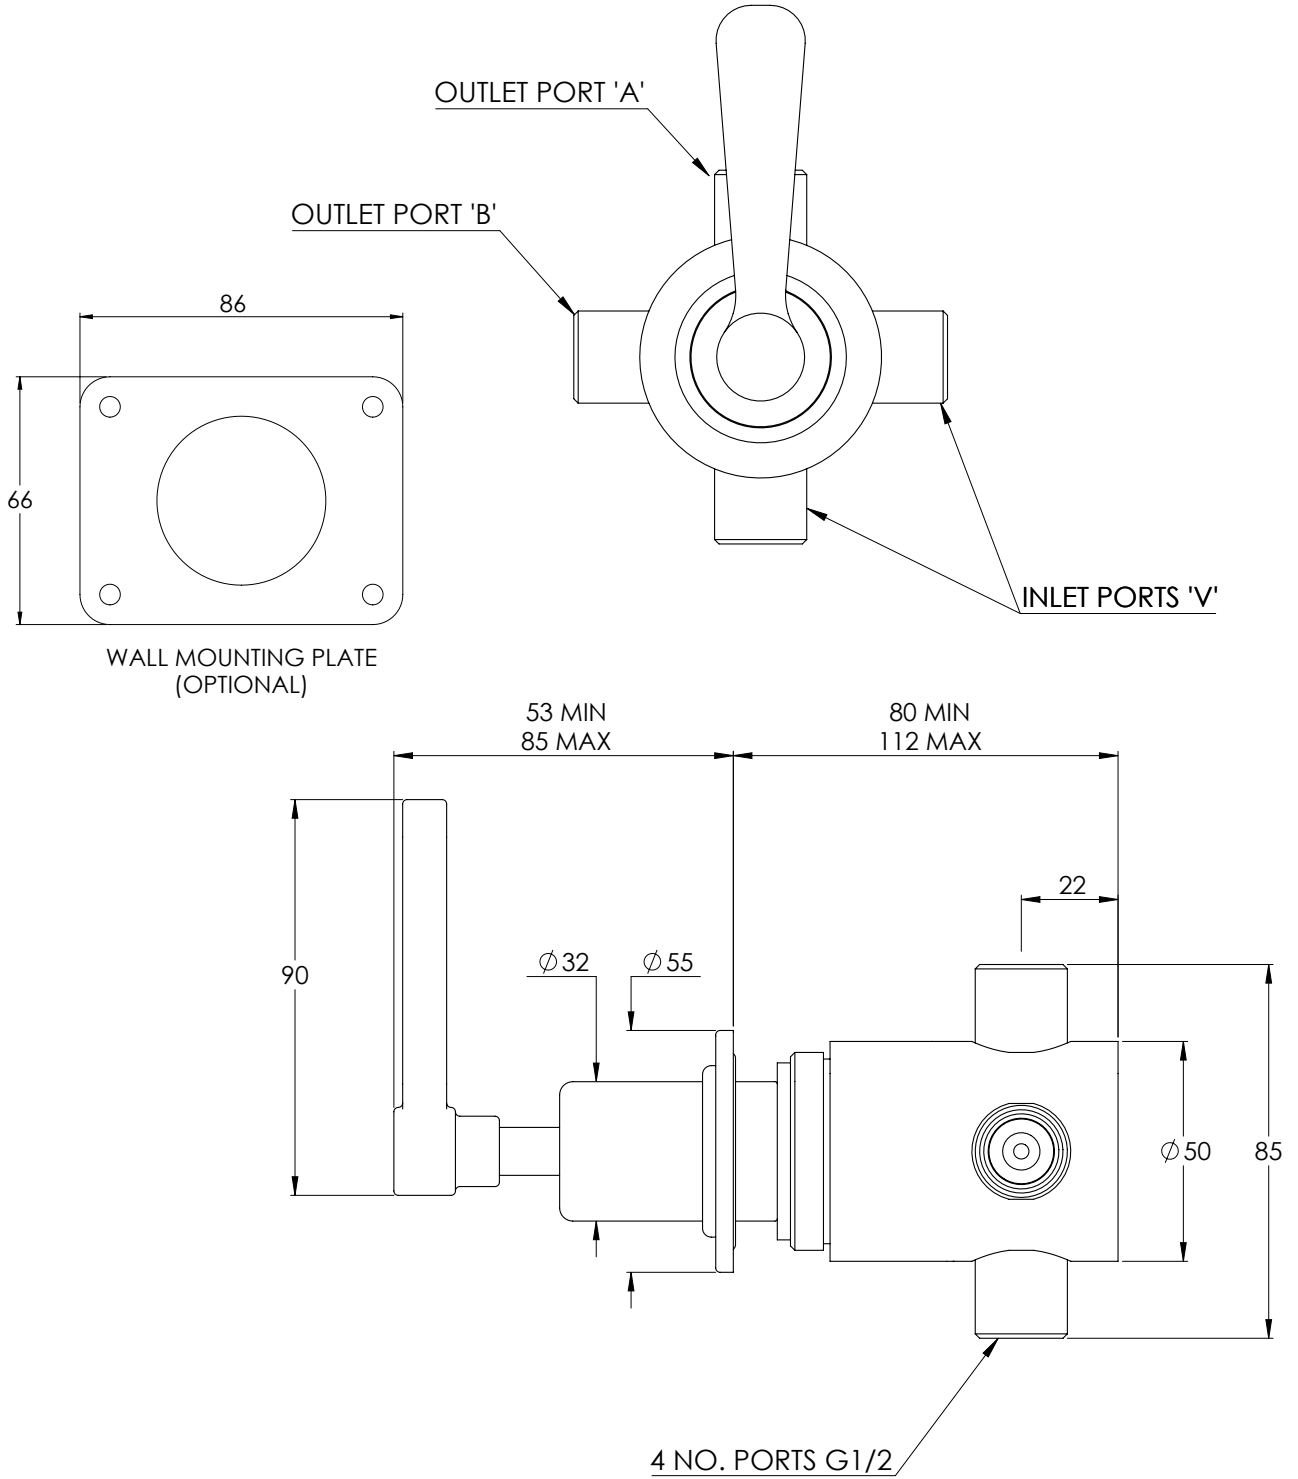

LEFROY BROOKS

IBROC HOUSE ESSEX ROAD
HODDESDON HERTS EN11 0QS UK
T: +44 (0)1992 708 316 F: +44 (0)1992 708 317

TL1721

TEN TEN WALL MOUNTED TWO-WAY DIVERTER

DIMENSIONAL DATA SHEET

DATE: 05/08/21

REVISION: A

COPYRIGHT © LBIP LTD. ALL RIGHTS RESERVED

DIMENSIONS IN MILLIMETRES

WHILST EVERY EFFORT IS MADE TO ENSURE THE ACCURACY OF THESE DATA SHEETS THEY ARE SUBJECT TO CHANGE WITHOUT NOTICE AS PART OF THE COMPANY'S PRODUCT DEVELOPMENT PROCESS