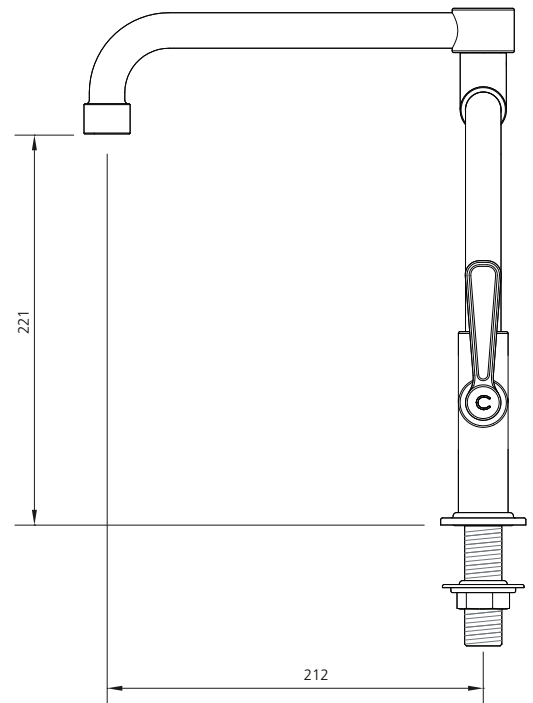

LEFROY BROOKS

IBROC HOUSE ESSEX ROAD
HODDESDON HERTS EN11 0QS UK
T: +44 (0)1992 708 316 F: +44 (0)1992 708 317

TL1519

TEN TEN KITCHEN BRIDGE MIXER WITH LEVERS

DIMENSIONAL DATA SHEET

DATE: 12/08/19

REVISION: B

COPYRIGHT © LBIP LTD. ALL RIGHTS RESERVED

DIMENSIONS IN MILLIMETRES

WHILST EVERY EFFORT IS MADE TO ENSURE THE ACCURACY OF THESE DATA SHEETS THEY ARE SUBJECT TO CHANGE WITHOUT NOTICE AS PART OF THE COMPANY'S PRODUCT DEVELOPMENT PROCESS