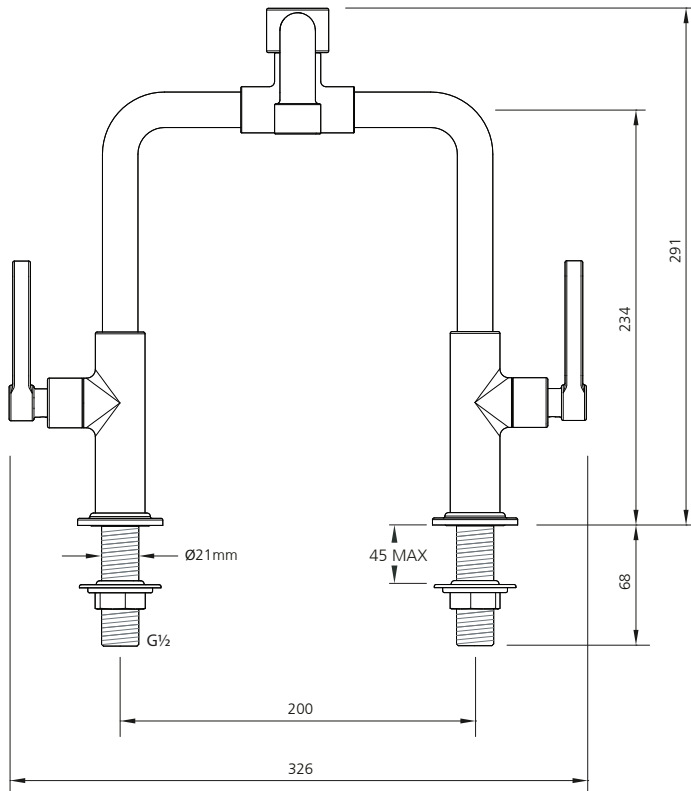

LEFROY BROOKS

IBROC HOUSE ESSEX ROAD
HODDESDON HERTS EN11 0QS UK
T: +44 (0)1992 708 316 F: +44 (0)1992 708 317

TL1519

TEN TEN KITCHEN BRIDGE MIXER WITH LEVERS

DIMENSIONAL DATA SHEET

DATE: 12/08/19

REVISION: B

COPYRIGHT © LBIP LTD. ALL RIGHTS RESERVED

DIMENSIONS IN MILLIMETRES

WHILST EVERY EFFORT IS MADE TO ENSURE THE ACCURACY OF THESE DATA SHEETS THEY ARE SUBJECT TO CHANGE WITHOUT NOTICE AS PART OF THE COMPANY'S PRODUCT DEVELOPMENT PROCESS