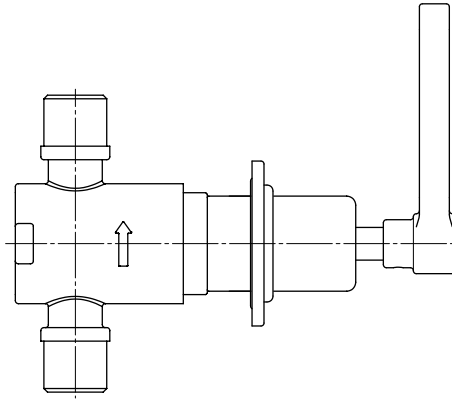

# TL1210

TEN TEN 3 HOLE WALL MOUNTED BASIN MIXER  
WITH LEVERS

DIMENSIONAL DATA SHEET

DATE: 26/08/2020

REVISION: A

DIMENSIONS IN MILLIMETRES