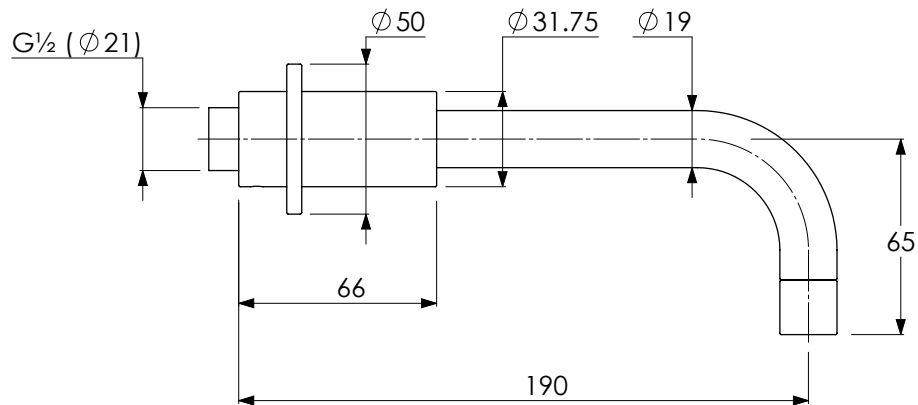

# TL1210

TEN TEN 3 HOLE WALL MOUNTED BASIN MIXER  
WITH LEVERS

DIMENSIONAL DATA SHEET

DATE: 26/08/2020

REVISION: A

DIMENSIONS IN MILLIMETRES