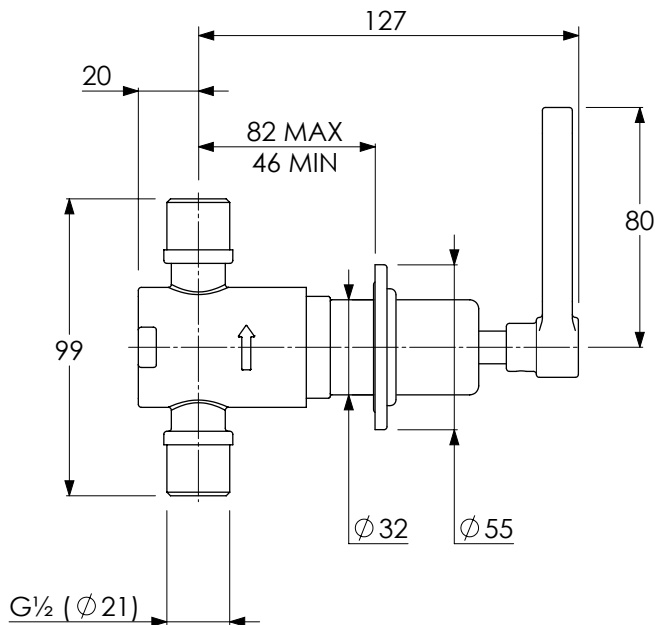

# TL1210

TEN TEN 3 HOLE WALL MOUNTED BASIN MIXER  
WITH LEVERS

DIMENSIONAL DATA SHEET

DATE: 26/08/2020

REVISION: A

DIMENSIONS IN MILLIMETRES