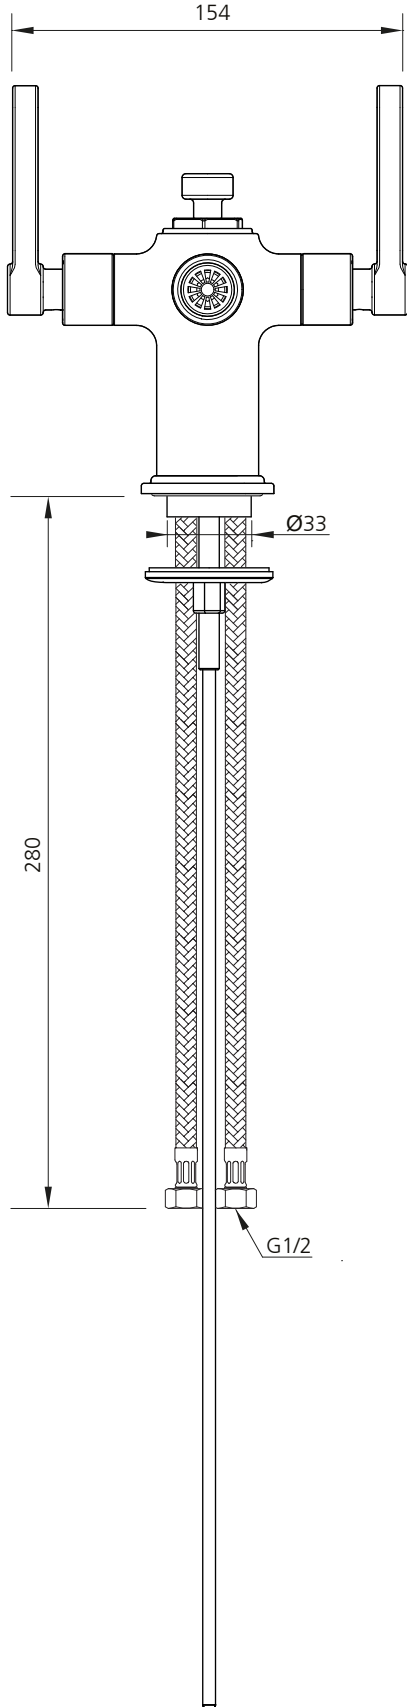

LEFROY BROOKS

IBROC HOUSE ESSEX ROAD
HODDESDON HERTS EN11 0QS UK
T: +44 (0)1992 708 316 F: +44 (0)1992 708 317

TL1198

TEN TEN BIDET MIXER WITH LEVERS

DIMENSIONAL DATA SHEET

DATE: 14/11/23

REVISION: D

COPYRIGHT © LBIP LTD. ALL RIGHTS RESERVED

DIMENSIONS IN MILLIMETRES

WHILST EVERY EFFORT IS MADE TO ENSURE THE ACCURACY OF THESE DATA SHEETS THEY ARE SUBJECT TO CHANGE WITHOUT NOTICE AS PART OF THE COMPANY'S PRODUCT DEVELOPMENT PROCESS