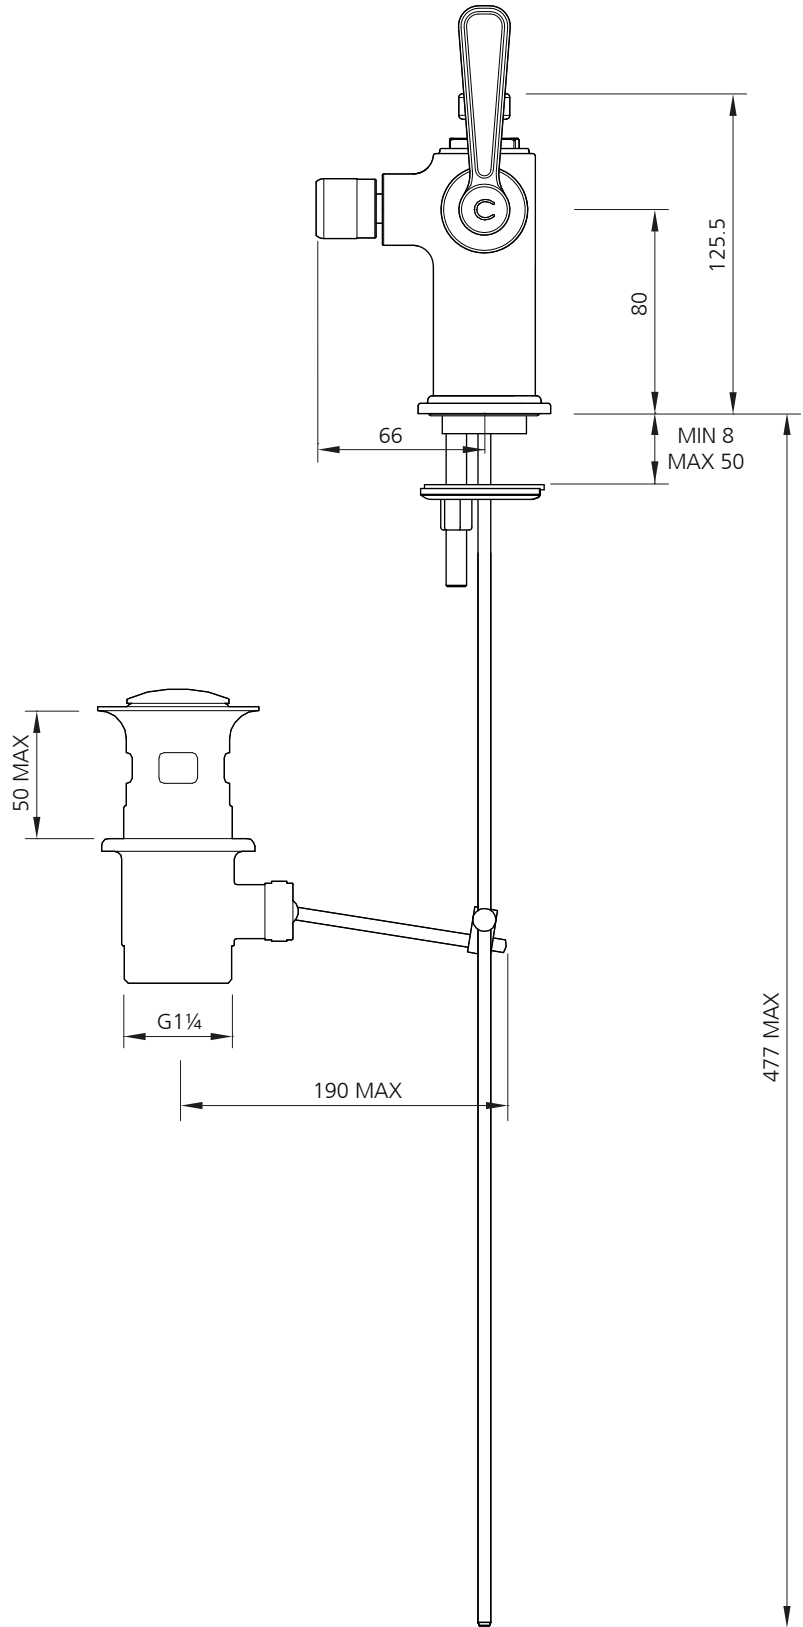

LEFROY BROOKS

IBROC HOUSE ESSEX ROAD
HODDESDON HERTS EN11 0QS UK
T: +44 (0)1992 708 316 F: +44 (0)1992 708 317

TL1198

TEN TEN BIDET MIXER WITH LEVERS

DIMENSIONAL DATA SHEET

DATE: 14/11/23

REVISION: D

COPYRIGHT © LBIP LTD. ALL RIGHTS RESERVED

DIMENSIONS IN MILLIMETRES

WHILST EVERY EFFORT IS MADE TO ENSURE THE ACCURACY OF THESE DATA SHEETS THEY ARE SUBJECT TO CHANGE WITHOUT NOTICE AS PART OF THE COMPANY'S PRODUCT DEVELOPMENT PROCESS