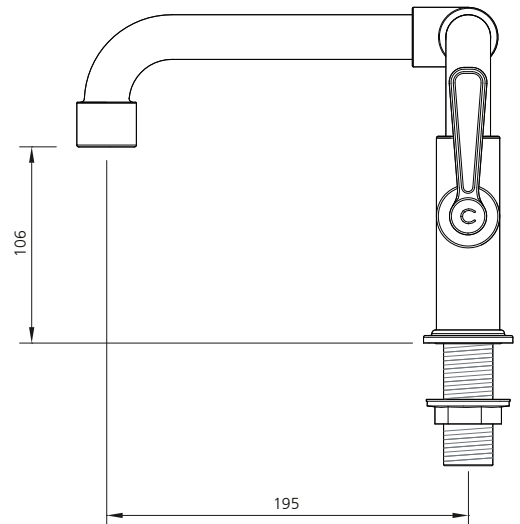

LEFROY BROOKS

IBROC HOUSE ESSEX ROAD
HODDESDON HERTS EN11 0QS UK
T: +44 (0)1992 708 316 F: +44 (0)1992 708 317

TL1117

TEN TEN DECK MOUNTED BATH BRIDGE MIXER
WITH LEVERS

DIMENSIONAL DATA SHEET

DATE: 07/12/16

REVISION: B

COPYRIGHT © LBIP LTD. ALL RIGHTS RESERVED

DIMENSIONS IN MILLIMETRES

WHILST EVERY EFFORT IS MADE TO ENSURE THE ACCURACY OF THESE DATA SHEETS THEY ARE SUBJECT TO CHANGE WITHOUT NOTICE AS PART OF THE COMPANY'S PRODUCT DEVELOPMENT PROCESS