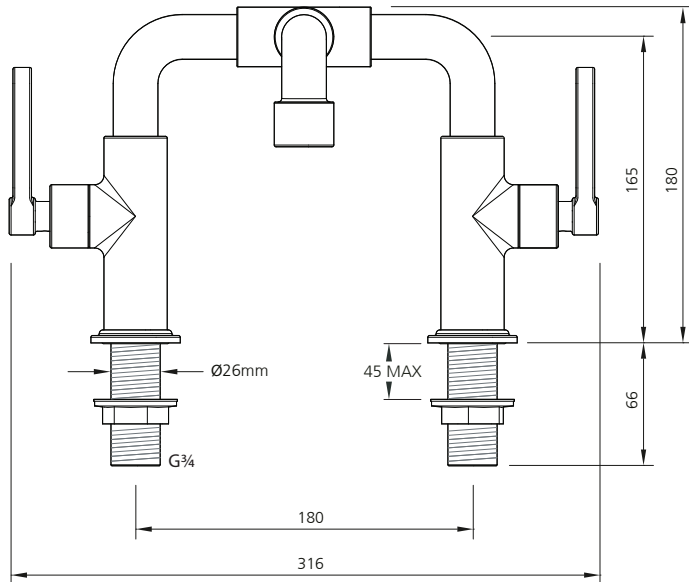

LEFROY BROOKS

IBROC HOUSE ESSEX ROAD
HODDESDON HERTS EN11 0QS UK
T: +44 (0)1992 708 316 F: +44 (0)1992 708 317

TL1117

TEN TEN DECK MOUNTED BATH BRIDGE MIXER
WITH LEVERS

DIMENSIONAL DATA SHEET

DATE: 07/12/16

REVISION: B

COPYRIGHT © LBIP LTD. ALL RIGHTS RESERVED

DIMENSIONS IN MILLIMETRES

WHILST EVERY EFFORT IS MADE TO ENSURE THE ACCURACY OF THESE DATA SHEETS THEY ARE SUBJECT TO CHANGE WITHOUT NOTICE AS PART OF THE COMPANY'S PRODUCT DEVELOPMENT PROCESS