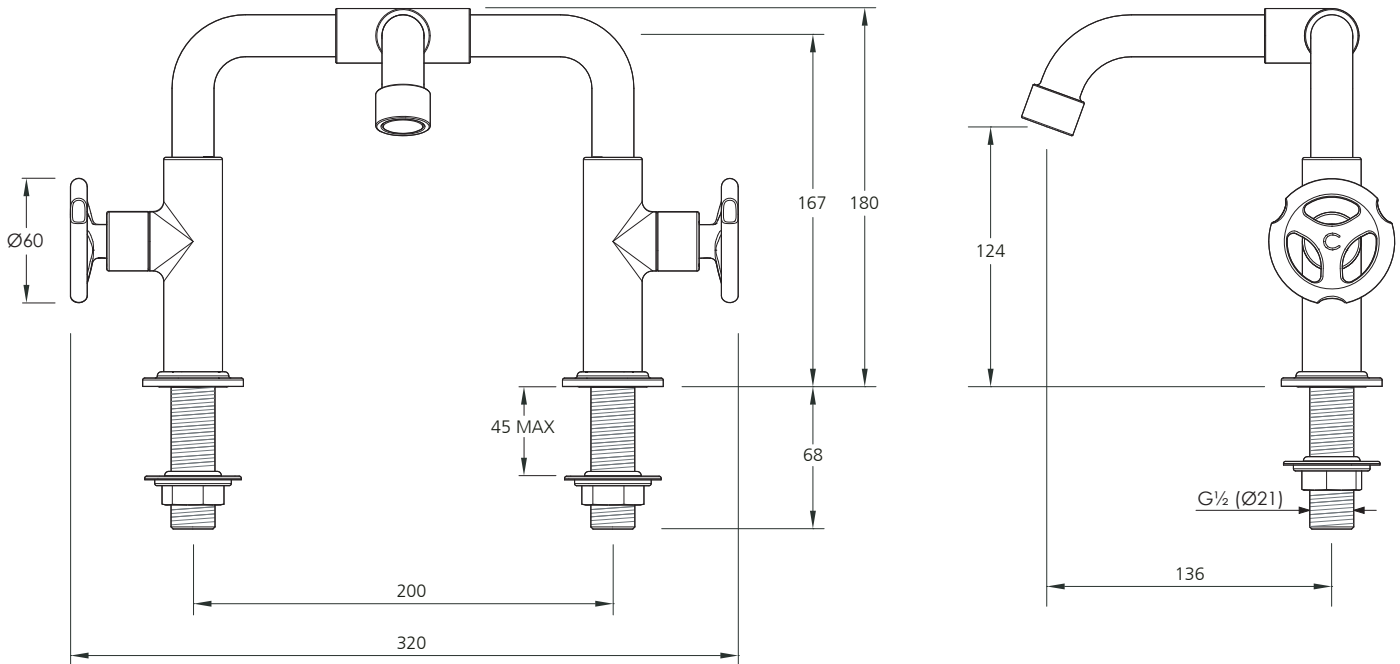

# TH9004

TEN TEN DECK MOUNTED BASIN BRIDGE MIXER  
WITH HANDWHEELS

## DIMENSIONAL DATA SHEET

DATE: 06/04/18

REVISION: C

COPYRIGHT © LBIP LTD. ALL RIGHTS RESERVED

DIMENSIONS IN MILLIMETRES

WHILST EVERY EFFORT IS MADE TO ENSURE THE ACCURACY OF THESE DATA SHEETS THEY ARE SUBJECT TO CHANGE WITHOUT NOTICE AS PART OF THE COMPANY'S PRODUCT DEVELOPMENT PROCESS