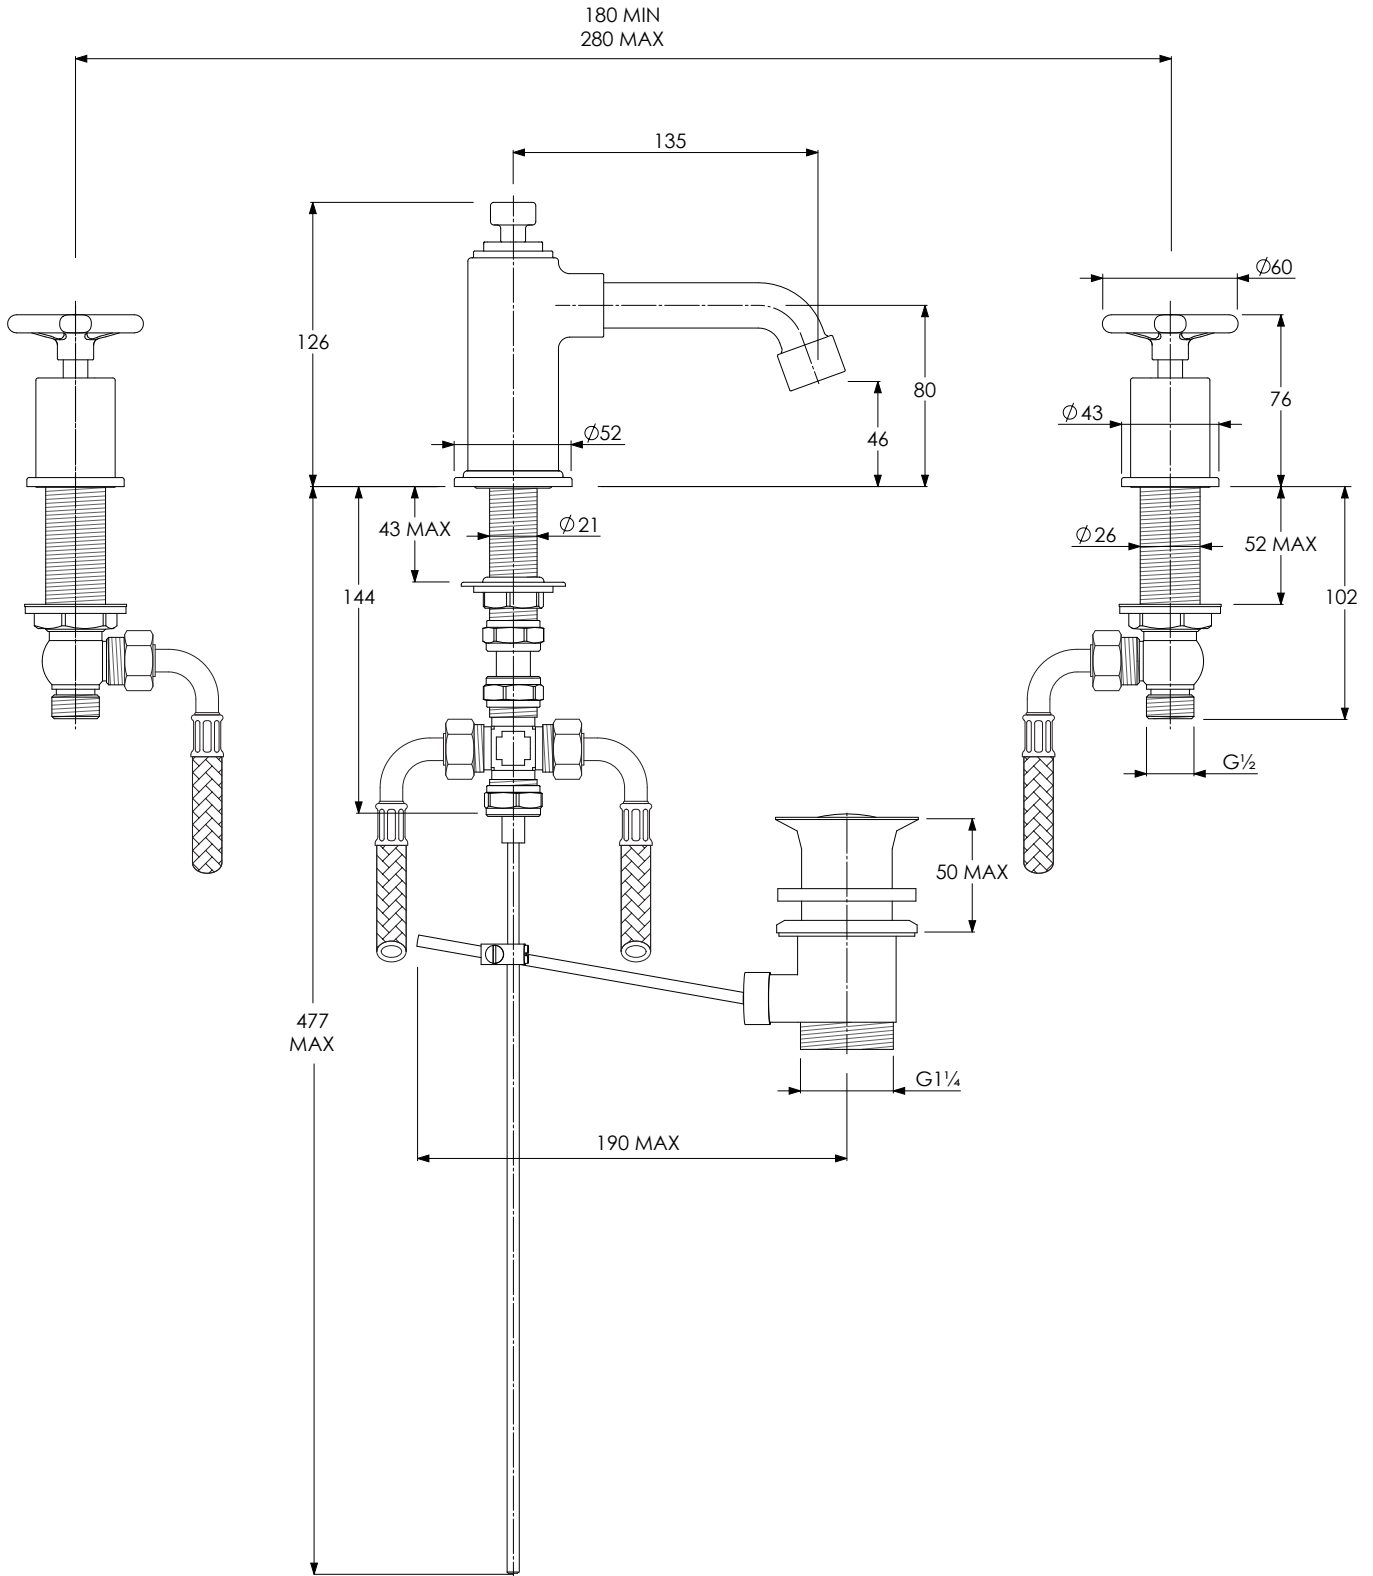

LEFROY BROOKS

IBROC HOUSE ESSEX ROAD
HODDESDON HERTS EN11 0QS UK
T: +44 (0)1992 708 316 F: +44 (0)1992 708 317

TH1233

TEN TEN THREE HOLE BASIN MIXER WITH
HANDWHEELS

DIMENSIONAL DATA SHEET

DATE: 26/10/2023

REVISION: C

COPYRIGHT © LBIP LTD. ALL RIGHTS RESERVED

DIMENSIONS IN MILLIMETRES

WHILST EVERY EFFORT IS MADE TO ENSURE THE ACCURACY OF THESE DATA SHEETS THEY ARE SUBJECT TO CHANGE WITHOUT NOTICE AS PART OF THE COMPANY'S PRODUCT DEVELOPMENT PROCESS