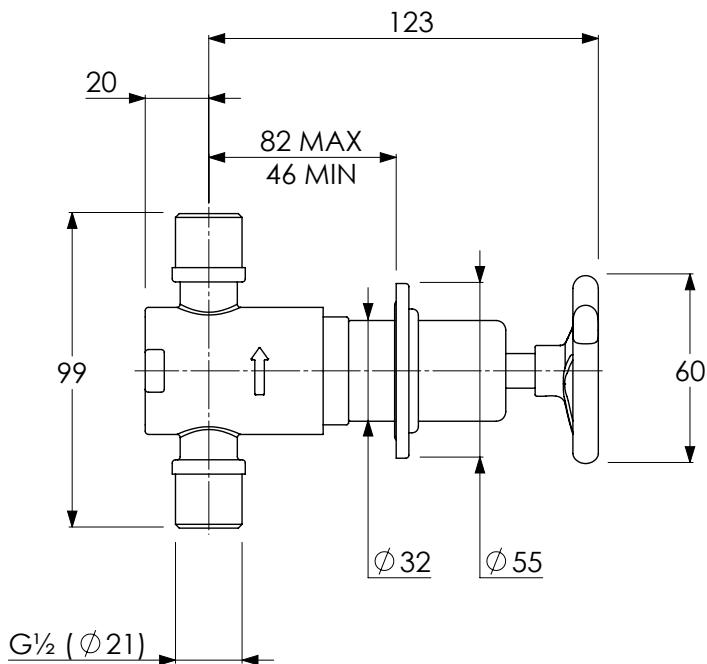

# TH1210

TEN TEN 3 HOLE WALL MOUNTED BASIN MIXER

DIMENSIONAL DATA SHEET

DATE: 26/08/2020

REVISION: A

DIMENSIONS IN MILLIMETRES

COPYRIGHT © LBIP LTD. ALL RIGHTS RESERVED

WHILST EVERY EFFORT IS MADE TO ENSURE THE ACCURACY OF THESE DATA SHEETS THEY ARE SUBJECT TO CHANGE WITHOUT NOTICE AS PART OF THE COMPANY'S PRODUCT DEVELOPMENT PROCESS