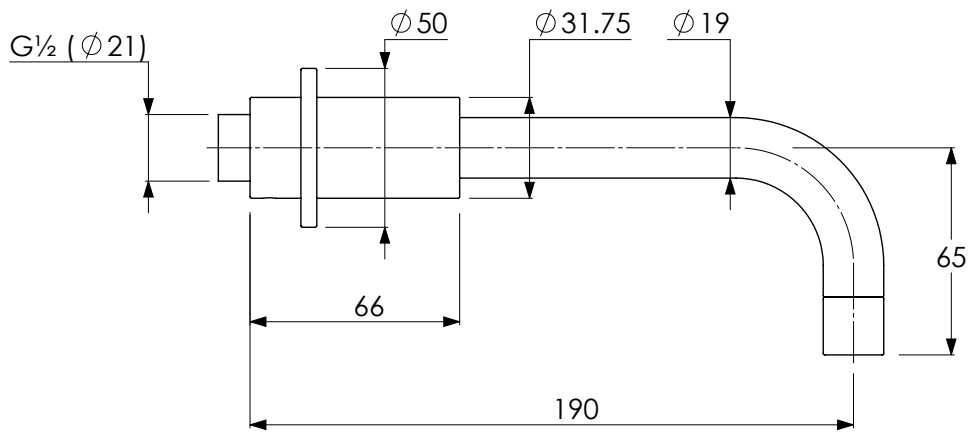

# TH1210

TEN TEN 3 HOLE WALL MOUNTED BASIN MIXER

DIMENSIONAL DATA SHEET

DATE: 26/08/2020

REVISION: A

DIMENSIONS IN MILLIMETRES

COPYRIGHT © LBIP LTD. ALL RIGHTS RESERVED

WHILST EVERY EFFORT IS MADE TO ENSURE THE ACCURACY OF THESE DATA SHEETS THEY ARE SUBJECT TO CHANGE WITHOUT NOTICE AS PART OF THE COMPANY'S PRODUCT DEVELOPMENT PROCESS