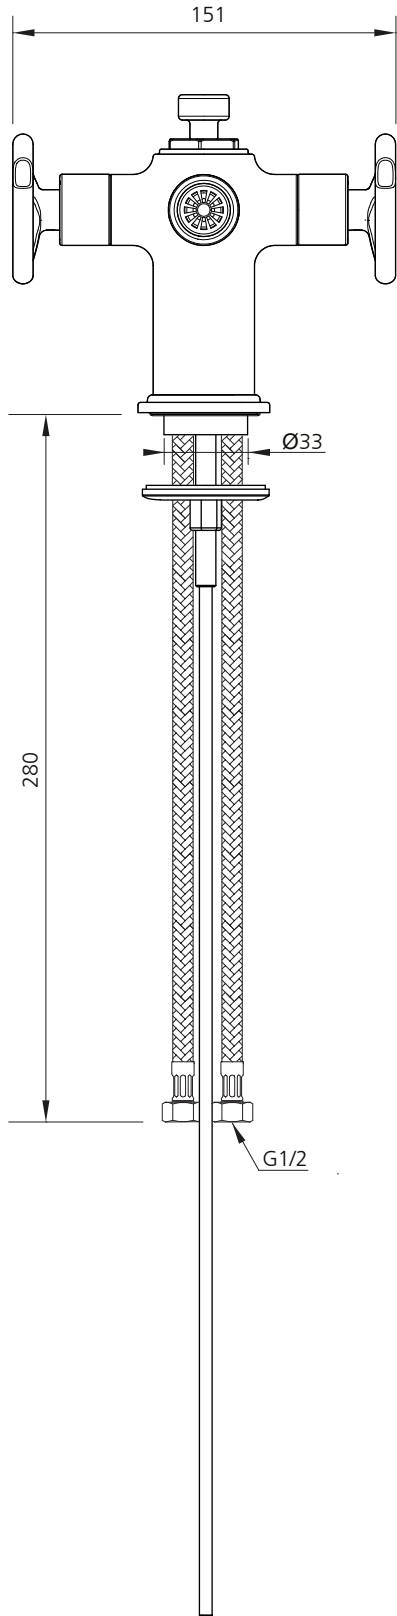

LEFROY BROOKS

IBROC HOUSE ESSEX ROAD
HODDESDON HERTS EN11 0QS UK
T: +44 (0)1992 708 316 F: +44 (0)1992 708 317

TH1198

TEN TEN BIDET MIXER WITH HANDWHEELS

DIMENSIONAL DATA SHEET

DATE: 14/11/23

REVISION: D

COPYRIGHT © LBIP LTD. ALL RIGHTS RESERVED

DIMENSIONS IN MILLIMETRES

WHILST EVERY EFFORT IS MADE TO ENSURE THE ACCURACY OF THESE DATA SHEETS THEY ARE SUBJECT TO CHANGE WITHOUT NOTICE AS PART OF THE COMPANY'S PRODUCT DEVELOPMENT PROCESS