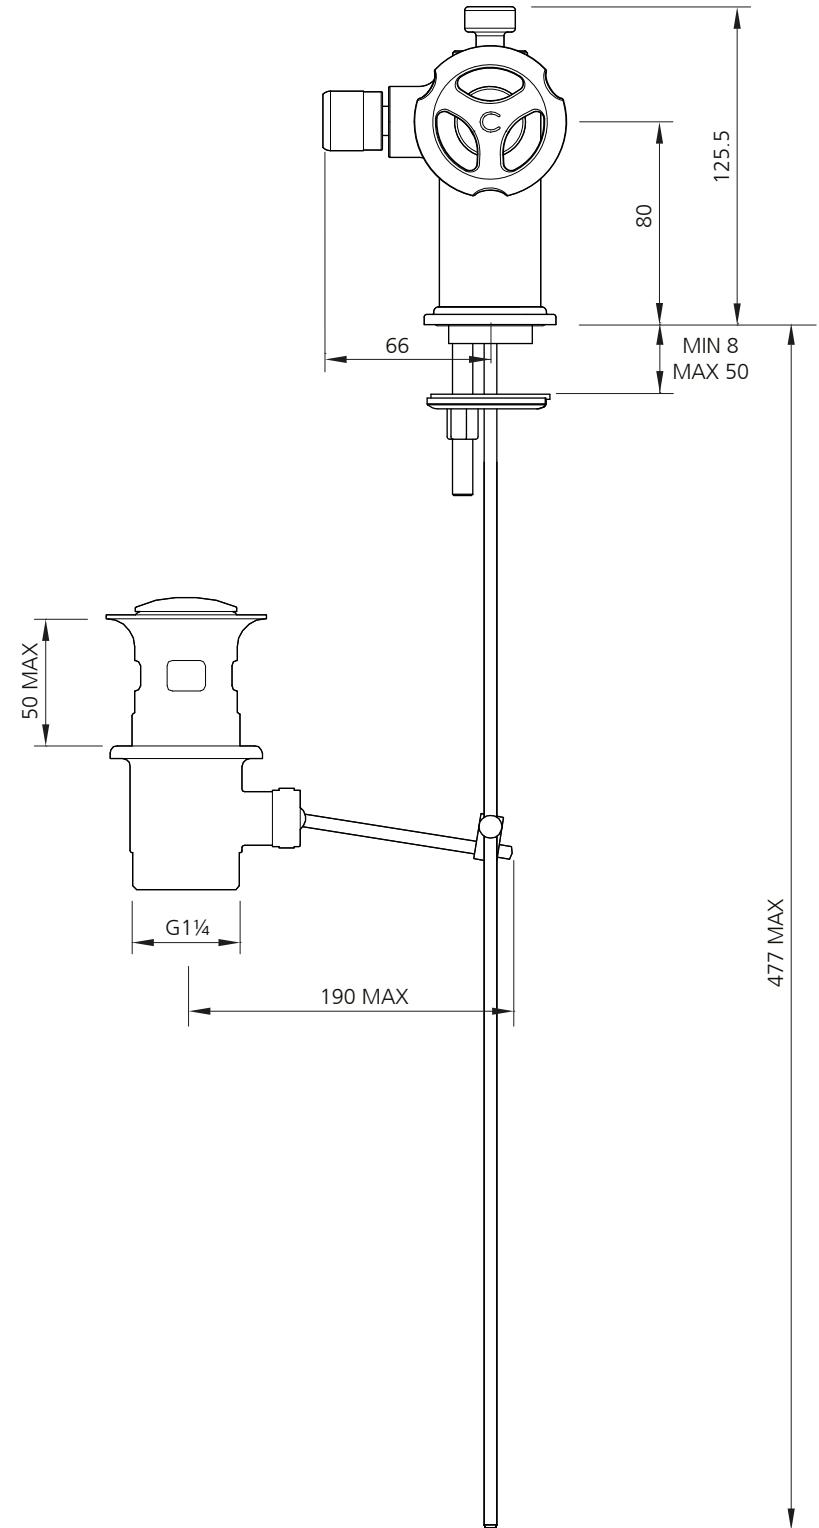

LEFROY BROOKS

IBROC HOUSE ESSEX ROAD
HODDESDON HERTS EN11 0QS UK
T: +44 (0)1992 708 316 F: +44 (0)1992 708 317

TH1198

TEN TEN BIDET MIXER WITH HANDWHEELS

DIMENSIONAL DATA SHEET

DATE: 14/11/23

REVISION: D

COPYRIGHT © LBIP LTD. ALL RIGHTS RESERVED

DIMENSIONS IN MILLIMETRES

WHILST EVERY EFFORT IS MADE TO ENSURE THE ACCURACY OF THESE DATA SHEETS THEY ARE SUBJECT TO CHANGE WITHOUT NOTICE AS PART OF THE COMPANY'S PRODUCT DEVELOPMENT PROCESS