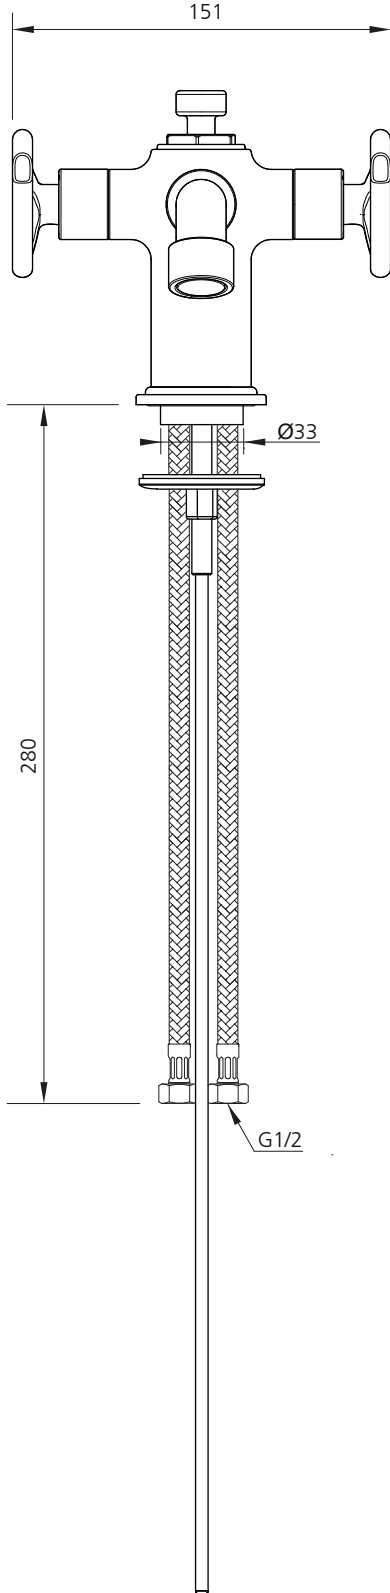

LEFROY BROOKS

IBROC HOUSE ESSEX ROAD
HODDESDON HERTS EN11 0QS UK
T: +44 (0)1992 708 316 F: +44 (0)1992 708 317

TH1188

TEN TEN MONOBASIN MIXER WITH
HANDWHEELS

DIMENSIONAL DATA SHEET

DATE: 14/11/2023

REVISION: D

COPYRIGHT © LBIP LTD. ALL RIGHTS RESERVED

DIMENSIONS IN MILLIMETRES

WHILST EVERY EFFORT IS MADE TO ENSURE THE ACCURACY OF THESE DATA SHEETS THEY ARE SUBJECT TO CHANGE WITHOUT NOTICE AS PART OF THE COMPANY'S PRODUCT DEVELOPMENT PROCESS