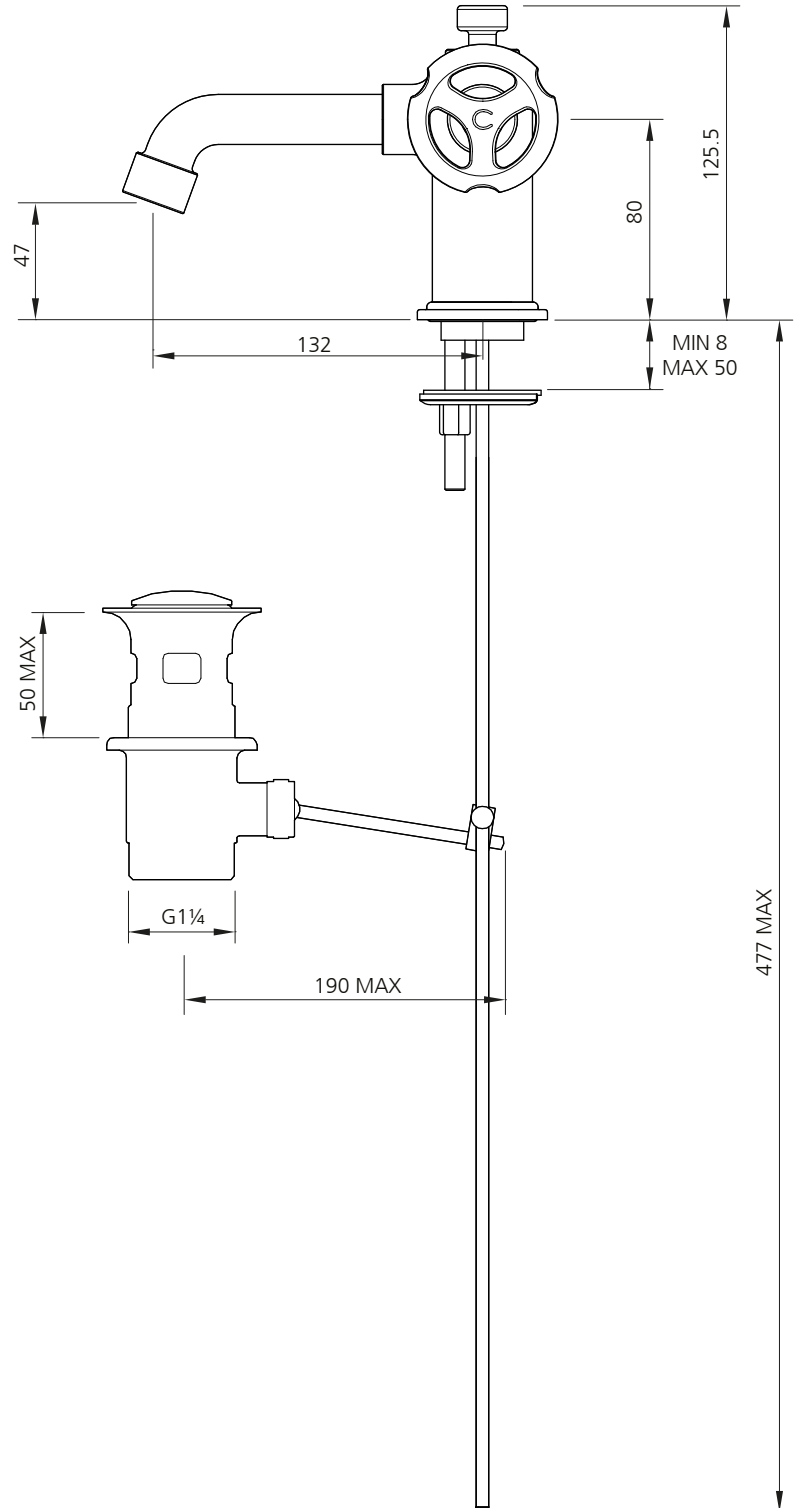

LEFROY BROOKS

IBROC HOUSE ESSEX ROAD
HODDESDON HERTS EN11 0QS UK
T: +44 (0)1992 708 316 F: +44 (0)1992 708 317

TH1188

TEN TEN MONOBASIN MIXER WITH
HANDWHEELS

DIMENSIONAL DATA SHEET

DATE: 14/11/2023

REVISION: D

COPYRIGHT © LBIP LTD. ALL RIGHTS RESERVED

DIMENSIONS IN MILLIMETRES

WHILST EVERY EFFORT IS MADE TO ENSURE THE ACCURACY OF THESE DATA SHEETS THEY ARE SUBJECT TO CHANGE WITHOUT NOTICE AS PART OF THE COMPANY'S PRODUCT DEVELOPMENT PROCESS