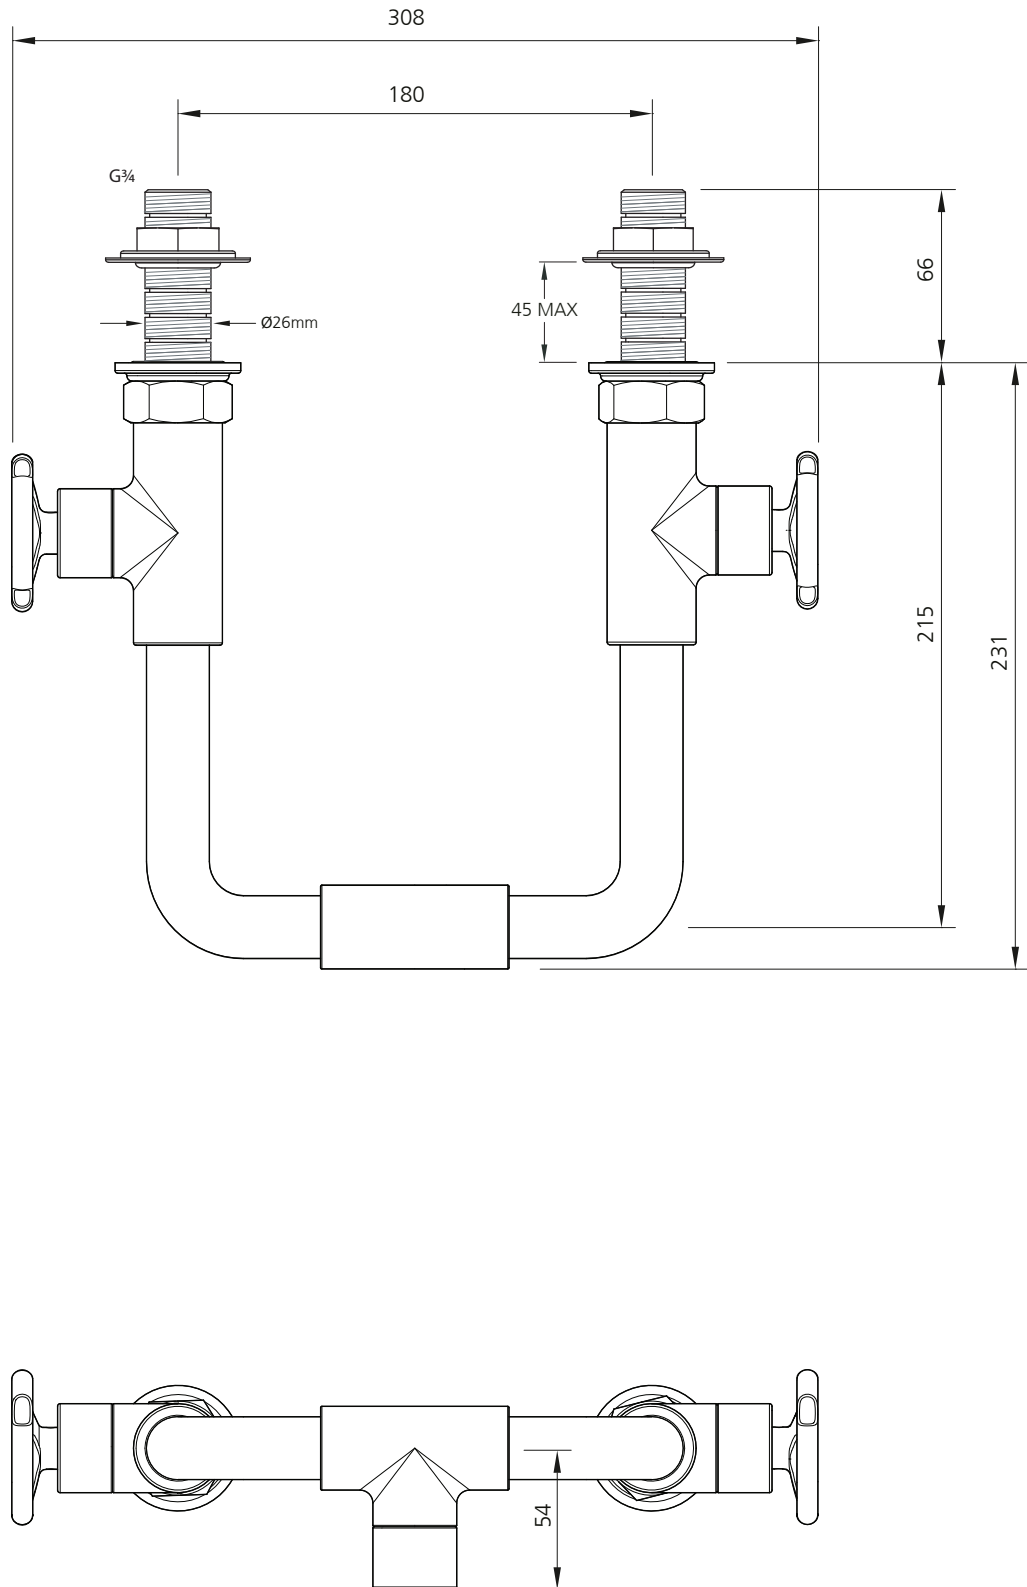

# TH1157

TEN TEN WALL MOUNTED BATH BRIDGE MIXER  
WITH HANDWHEELS

## DIMENSIONAL DATA SHEET

DATE: 12/08/19

REVISION: B

COPYRIGHT © LBIP LTD. ALL RIGHTS RESERVED

DIMENSIONS IN MILLIMETRES

WHILST EVERY EFFORT IS MADE TO ENSURE THE ACCURACY OF THESE DATA SHEETS THEY ARE SUBJECT TO CHANGE WITHOUT NOTICE AS PART OF THE COMPANY'S PRODUCT DEVELOPMENT PROCESS