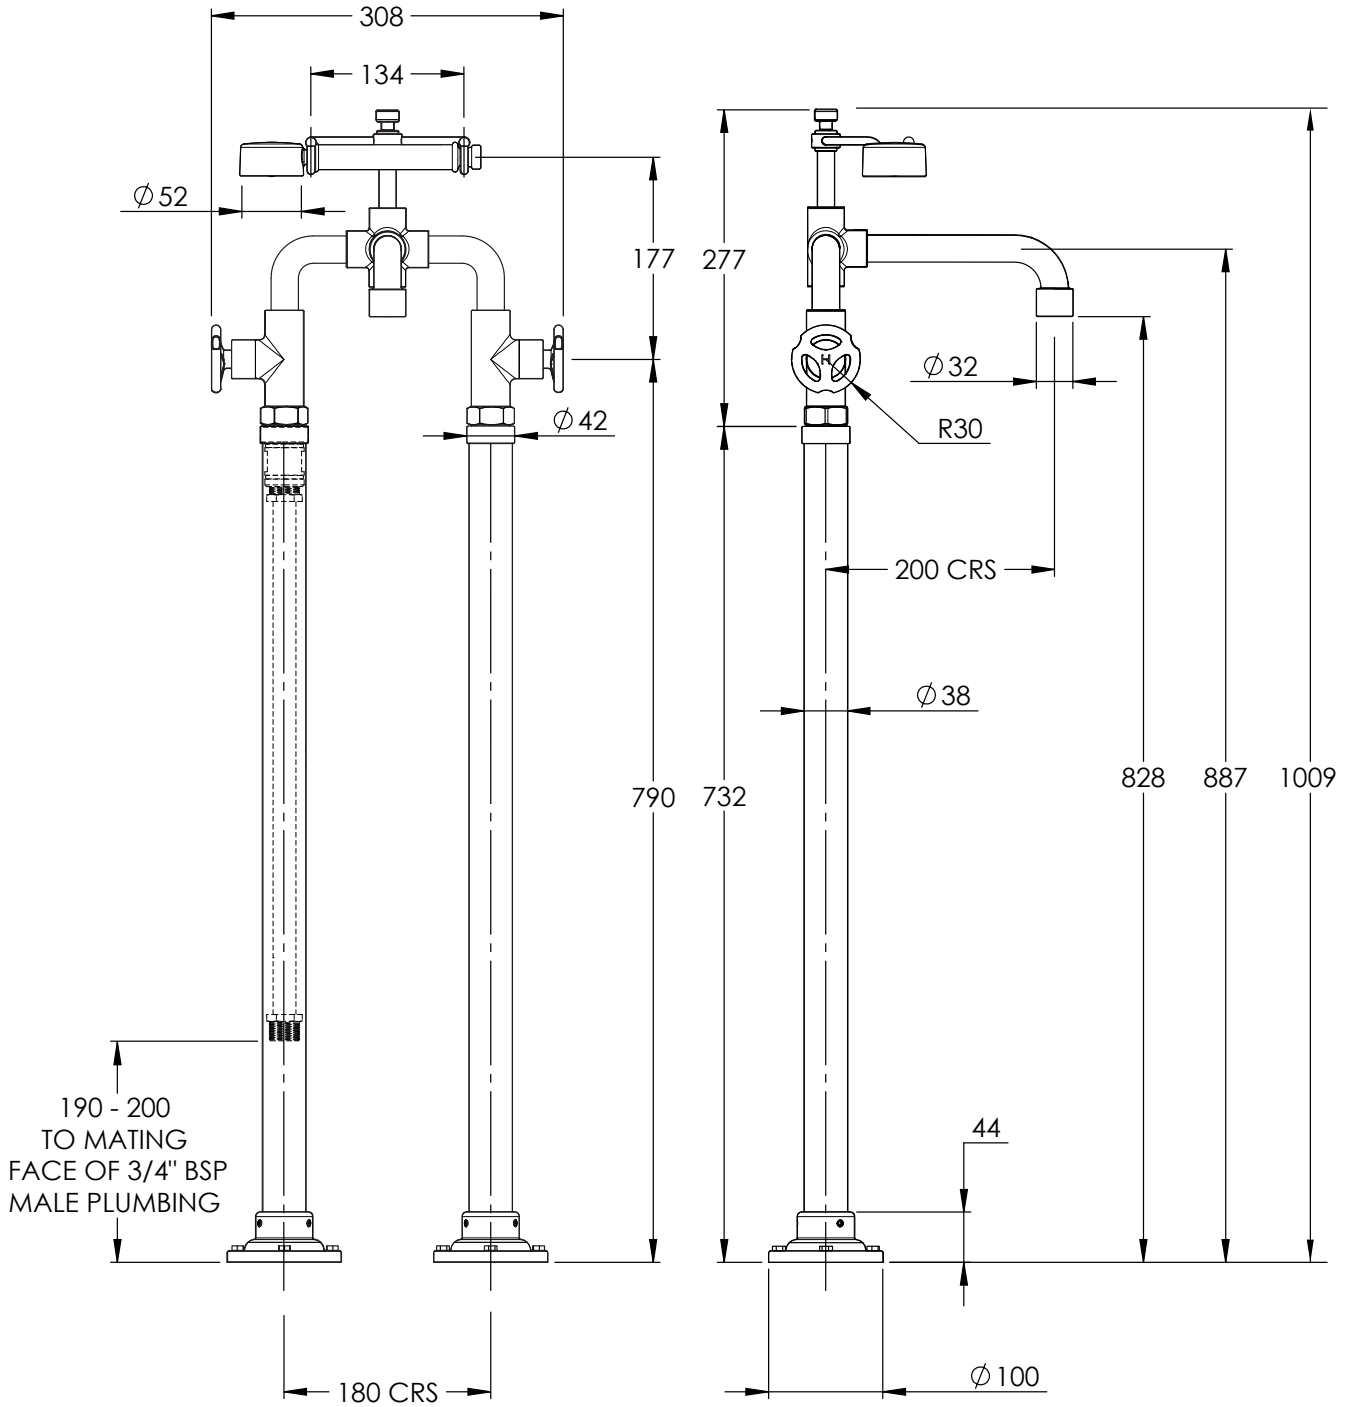

# TH1044

TEN TEN BATH SHOWER MIXER WITH HANDWHEELS  
ON STANDPIPES

## DIMENSIONAL DATA SHEET

DATE: 10/03/17

REVISION: A

COPYRIGHT © LBIP LTD. ALL RIGHTS RESERVED

DIMENSIONS IN MILLIMETRES

WHILST EVERY EFFORT IS MADE TO ENSURE THE ACCURACY OF THESE DATA SHEETS THEY ARE SUBJECT TO CHANGE WITHOUT NOTICE AS PART OF THE COMPANY'S PRODUCT DEVELOPMENT PROCESS