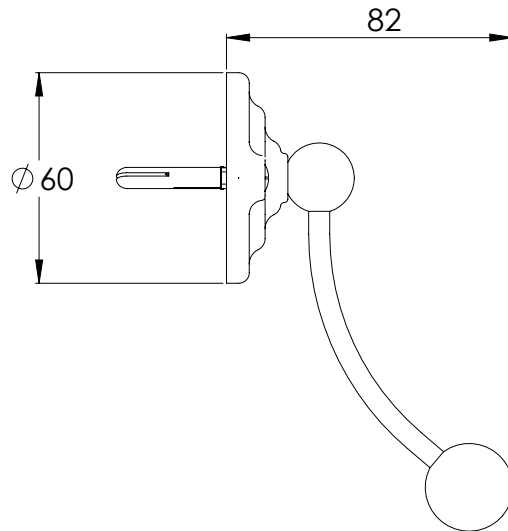

LEFROY BROOKS

IBROC HOUSE ESSEX ROAD
HODDESDON HERTS EN11 0QS UK
T: +44 (0)1992 708 316 F: +44 (0)1992 708 317

RT4947

BELLE AIRE TOWEL RAIL (SHORT 10")

DIMENSIONAL DATA SHEET

DATE: 03/06/2019

REVISION: A

COPYRIGHT © LBIP LTD. ALL RIGHTS RESERVED

DIMENSIONS IN MILLIMETRES

WHILST EVERY EFFORT IS MADE TO ENSURE THE ACCURACY OF THESE DATA SHEETS THEY ARE SUBJECT TO CHANGE WITHOUT NOTICE AS PART OF THE COMPANY'S PRODUCT DEVELOPMENT PROCESS