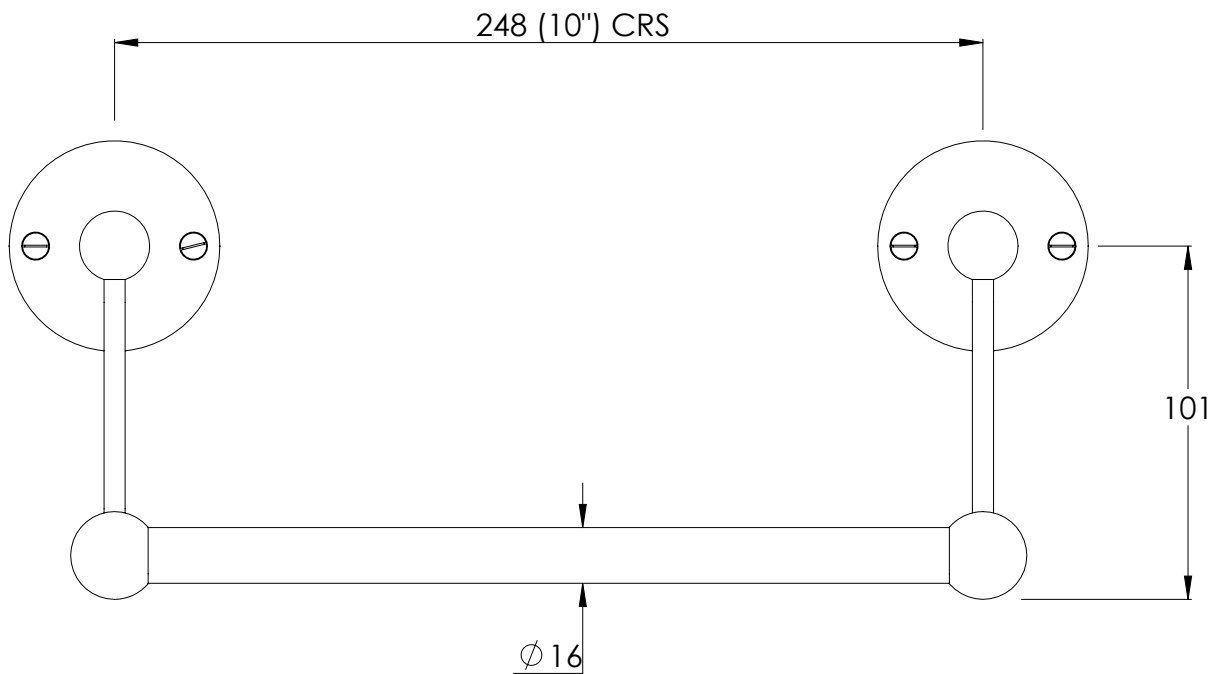

LEFROY BROOKS

IBROC HOUSE ESSEX ROAD
HODDESDON HERTS EN11 0QS UK
T: +44 (0)1992 708 316 F: +44 (0)1992 708 317

RT4947

BELLE AIRE TOWEL RAIL (SHORT 10")

DIMENSIONAL DATA SHEET

DATE: 03/06/2019

REVISION: A

COPYRIGHT © LBIP LTD. ALL RIGHTS RESERVED

DIMENSIONS IN MILLIMETRES

WHILST EVERY EFFORT IS MADE TO ENSURE THE ACCURACY OF THESE DATA SHEETS THEY ARE SUBJECT TO CHANGE WITHOUT NOTICE AS PART OF THE COMPANY'S PRODUCT DEVELOPMENT PROCESS