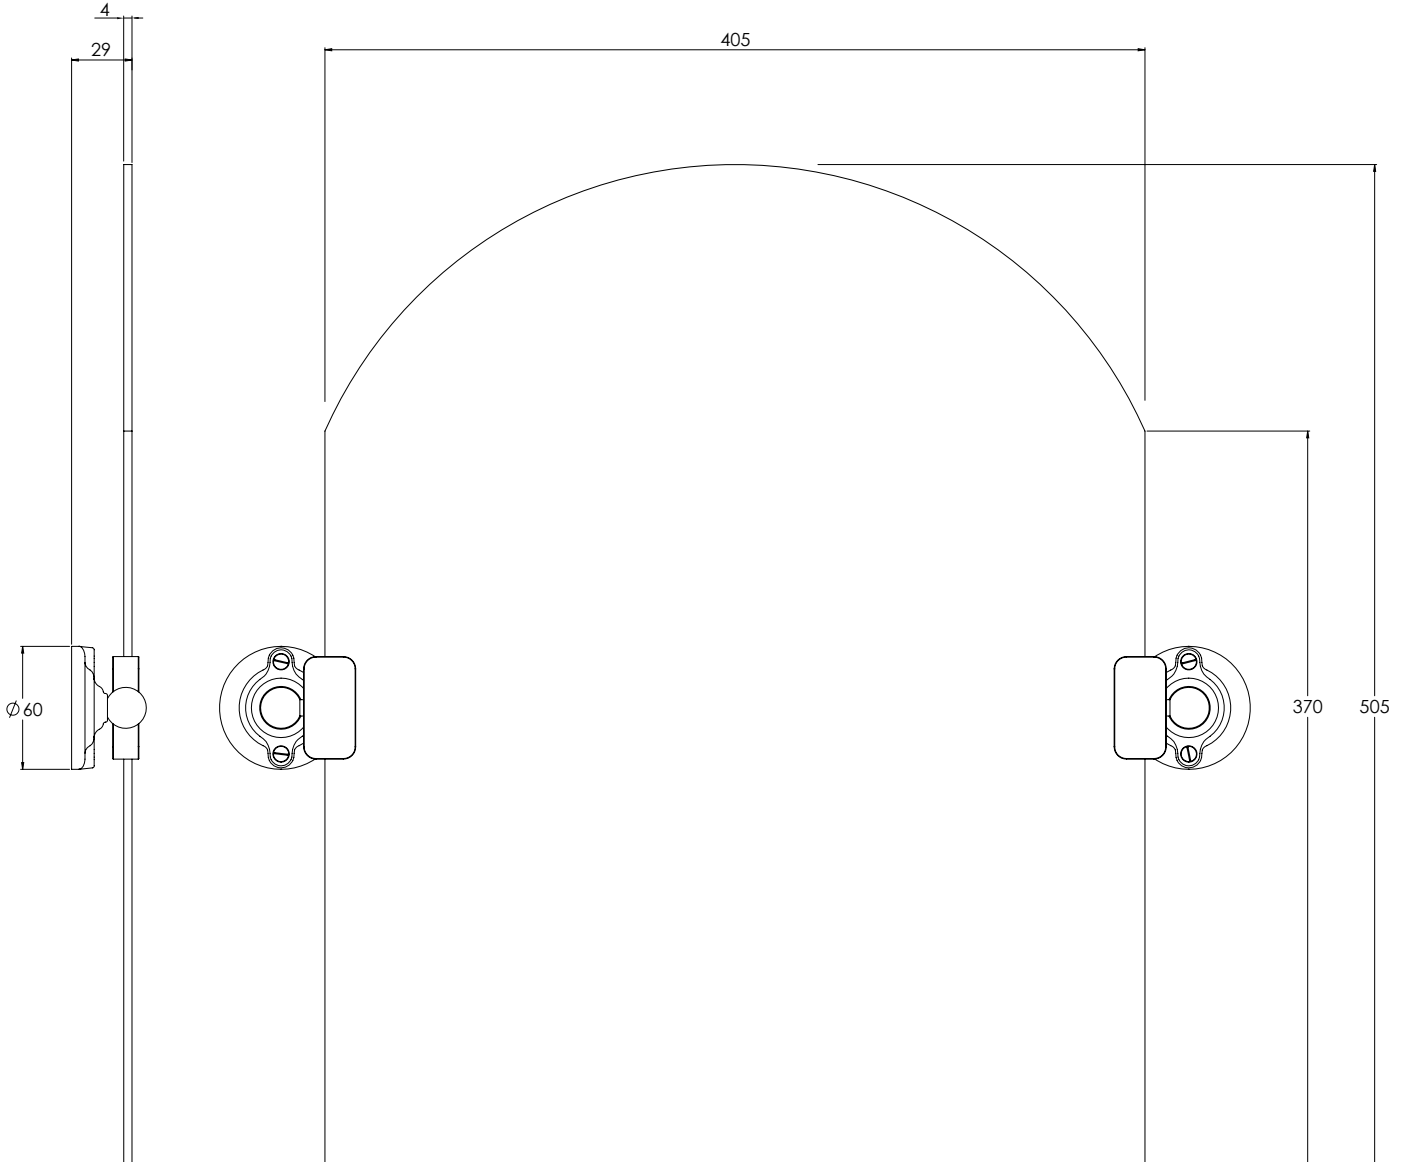

LEFROY BROOKS

IBROC HOUSE ESSEX ROAD
HODDESDON HERTS EN11 0QS UK
T: +44 (0)1992 708 316 F: +44 (0)1992 708 317

RT4939

BELLE AIRE DOME TILTING MIRROR

DIMENSIONAL DATA SHEET

DATE: 09/07/18

REVISION: A

COPYRIGHT © LBIP LTD. ALL RIGHTS RESERVED

DIMENSIONS IN MILLIMETRES

WHILST EVERY EFFORT IS MADE TO ENSURE THE ACCURACY OF THESE DATA SHEETS THEY ARE SUBJECT TO CHANGE WITHOUT NOTICE AS PART OF THE COMPANY'S PRODUCT DEVELOPMENT PROCESS