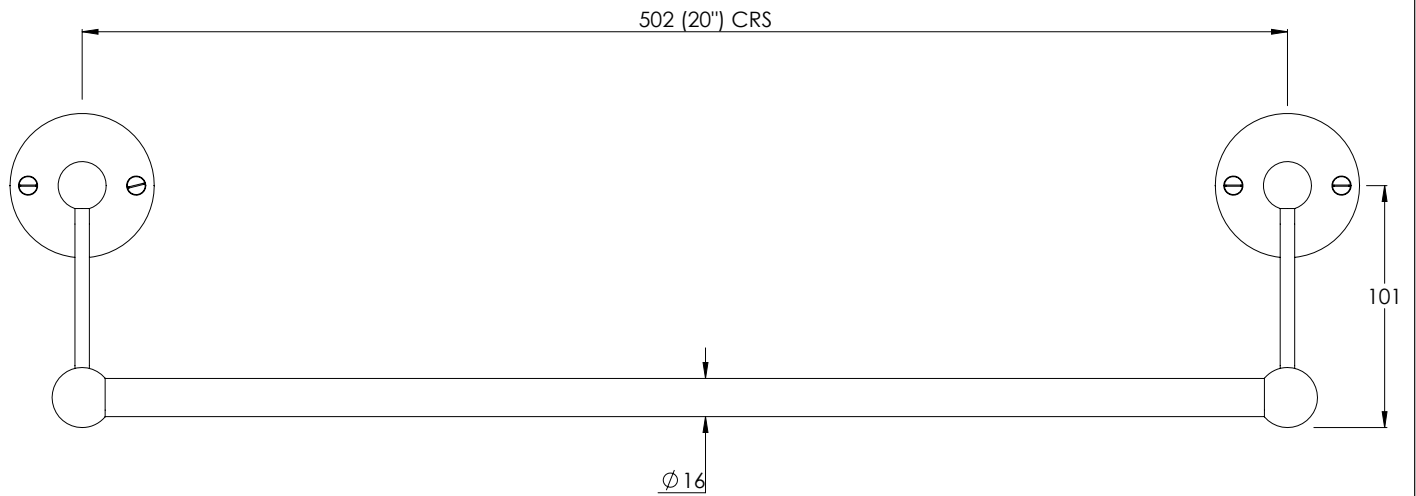

LEFROY BROOKS

IBROC HOUSE ESSEX ROAD
HODDESDON HERTS EN11 0QS UK
T: +44 (0)1992 708 316 F: +44 (0)1992 708 317

RT4935

BELLE AIRE TOWEL RAIL (STANDARD 20")

DIMENSIONAL DATA SHEET

DATE: 03/06/2019

REVISION: A

COPYRIGHT © LBIP LTD. ALL RIGHTS RESERVED

DIMENSIONS IN MILLIMETRES

WHILST EVERY EFFORT IS MADE TO ENSURE THE ACCURACY OF THESE DATA SHEETS THEY ARE SUBJECT TO CHANGE WITHOUT NOTICE AS PART OF THE COMPANY'S PRODUCT DEVELOPMENT PROCESS