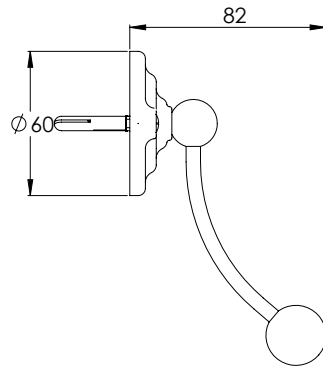

LEFROY BROOKS

IBROC HOUSE ESSEX ROAD
HODDESDON HERTS EN11 0QS UK
T: +44 (0)1992 708 316 F: +44 (0)1992 708 317

RT4935

BELLE AIRE TOWEL RAIL (STANDARD 20")

DIMENSIONAL DATA SHEET

DATE: 03/06/2019

REVISION: A

COPYRIGHT © LBIP LTD. ALL RIGHTS RESERVED

DIMENSIONS IN MILLIMETRES

WHILST EVERY EFFORT IS MADE TO ENSURE THE ACCURACY OF THESE DATA SHEETS THEY ARE SUBJECT TO CHANGE WITHOUT NOTICE AS PART OF THE COMPANY'S PRODUCT DEVELOPMENT PROCESS