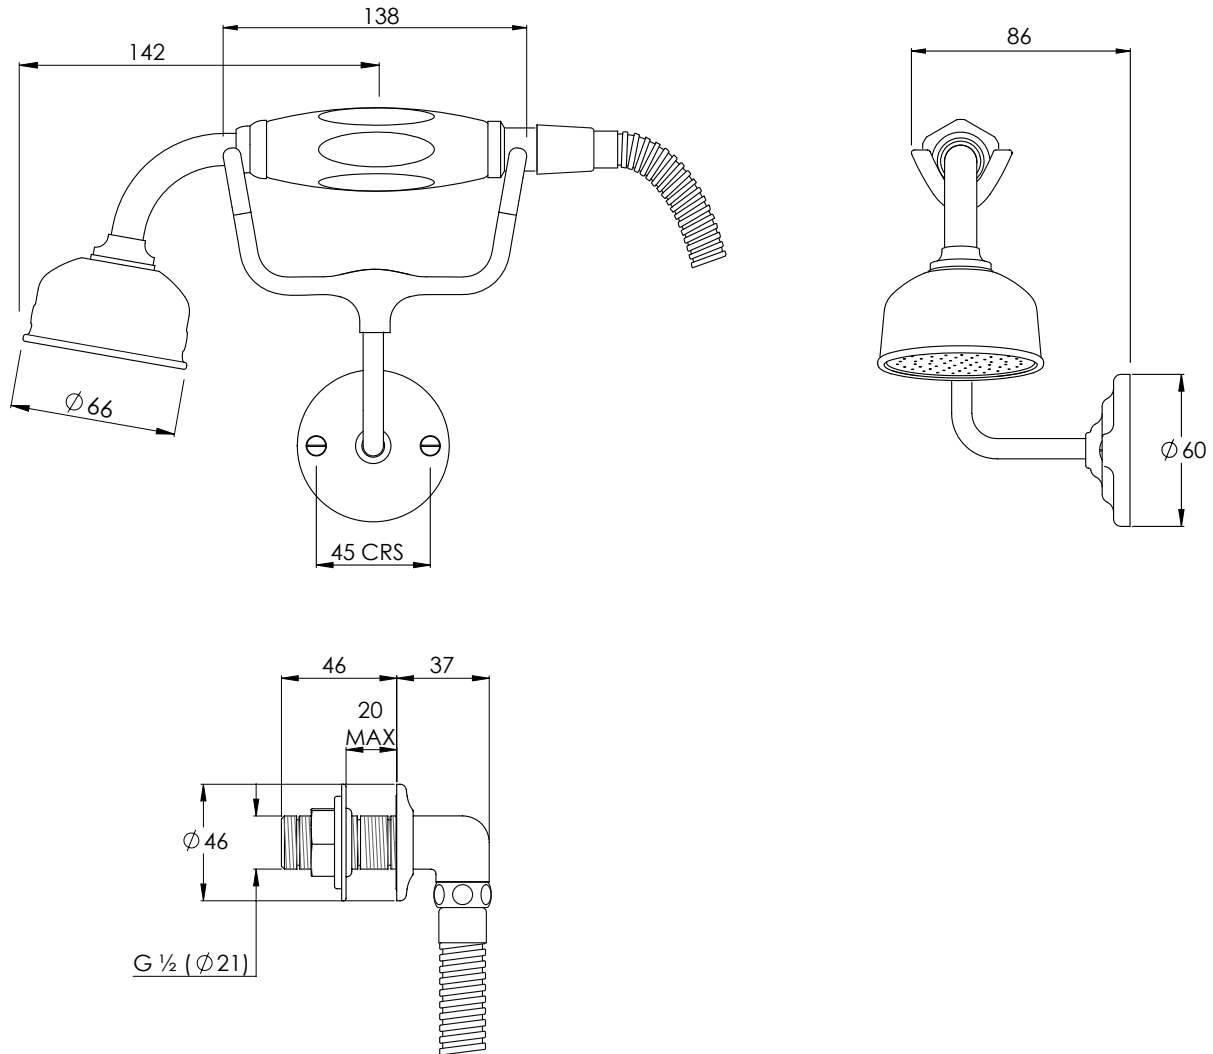

LEFROY BROOKS

IBROC HOUSE ESSEX ROAD
HODDESDON HERTS EN11 0QS UK
T: +44 (0)1992 708 316 F: +44 (0)1992 708 317

RT1760

BELLE AIRE HANDSET, CRADLE, WALL OUTLET AND
WIDE BORE HOSE

DIMENSIONAL DATA SHEET

DATE: 20/08/2020

REVISION: A

COPYRIGHT © LBIP LTD. ALL RIGHTS RESERVED

DIMENSIONS IN MILLIMETRES

WHILST EVERY EFFORT IS MADE TO ENSURE THE ACCURACY OF THESE DATA SHEETS THEY ARE SUBJECT TO CHANGE WITHOUT NOTICE AS PART OF THE COMPANY'S PRODUCT DEVELOPMENT PROCESS