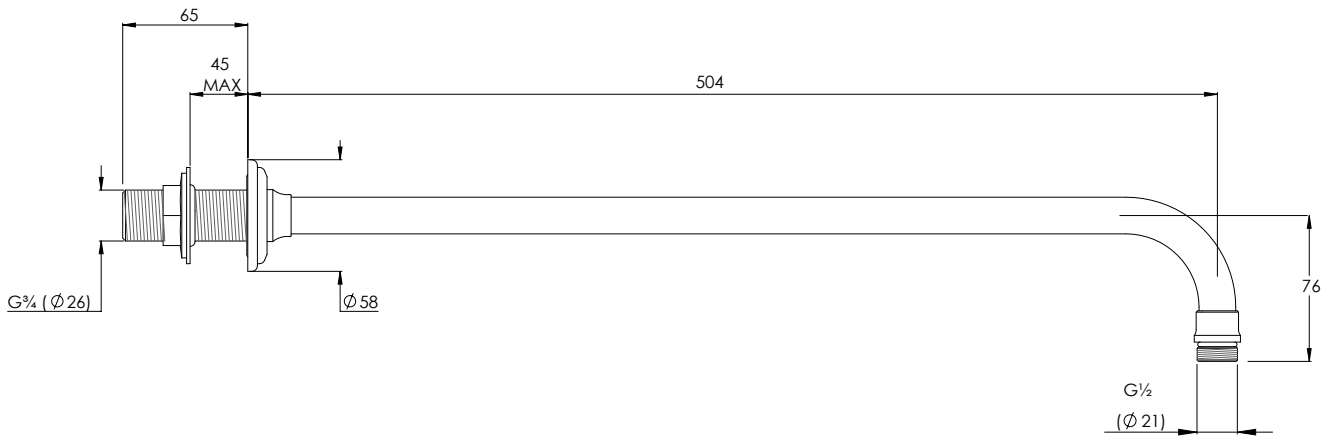

# RT1735

BELLE AIRE SHORT PROJECTION ARM WITH WALL  
BRACKET (504mm)

DIMENSIONAL DATA SHEET

DATE: 13/01/2021

REVISION: A

COPYRIGHT © LBIP LTD. ALL RIGHTS RESERVED

DIMENSIONS IN MILLIMETRES

WHILST EVERY EFFORT IS MADE TO ENSURE THE ACCURACY OF THESE DATA SHEETS THEY ARE SUBJECT TO CHANGE WITHOUT NOTICE AS PART OF THE COMPANY'S PRODUCT DEVELOPMENT PROCESS