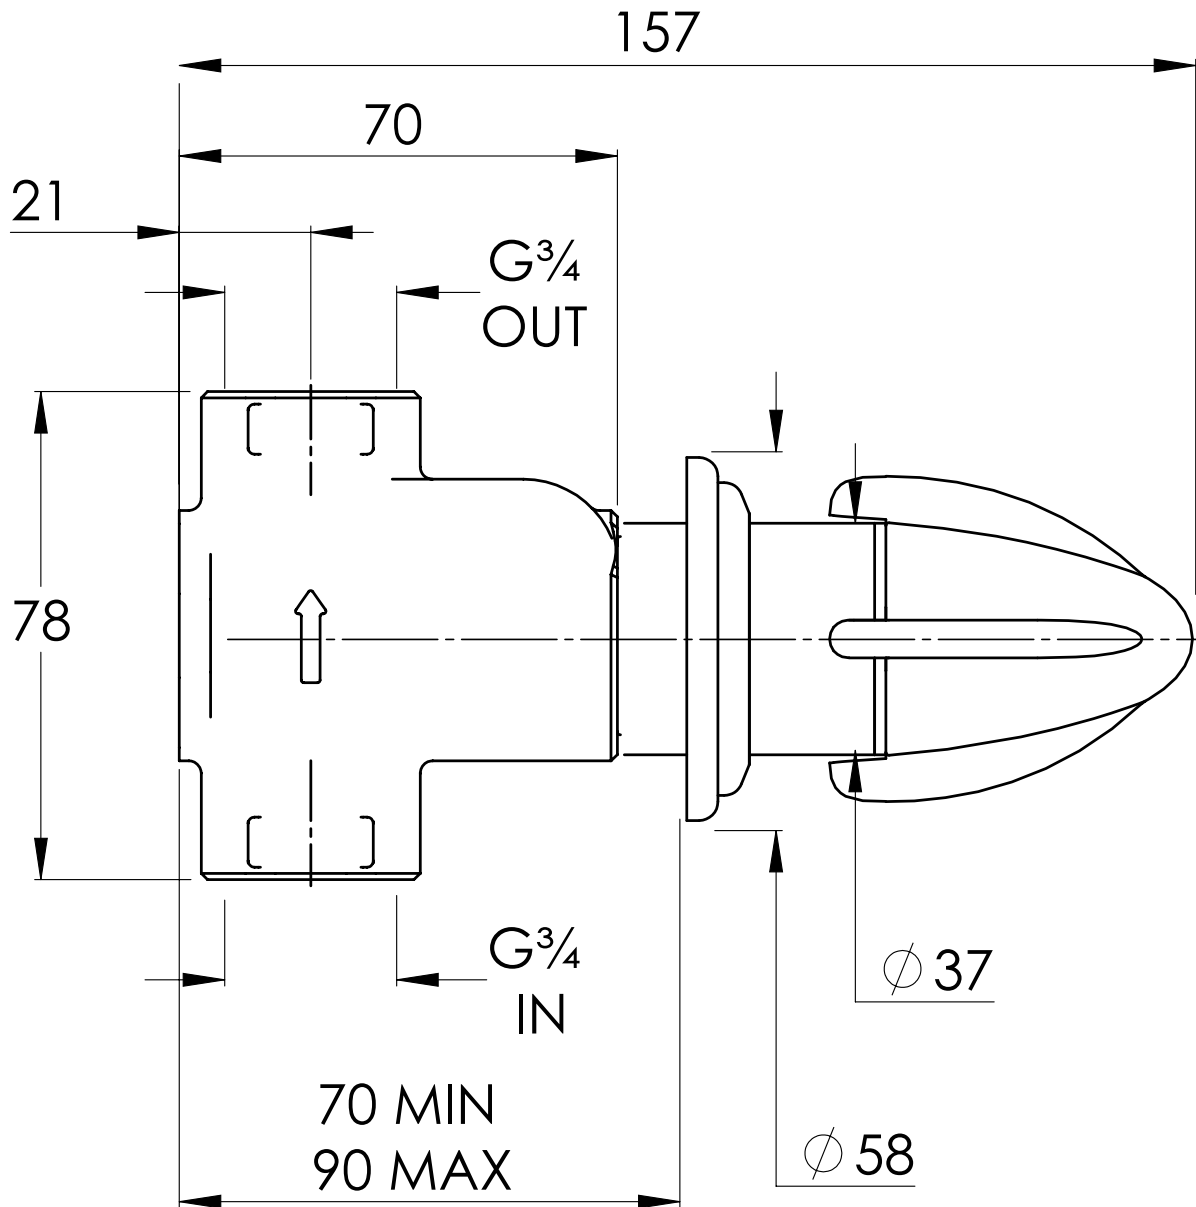

LEFROY BROOKS

IBROC HOUSE ESSEX ROAD
HODDESDON HERTS EN11 0QS UK
T: +44 (0)1992 708 316 F: +44 (0)1992 708 317

RH5000

BELLE AIRE HANDWHEEL FLOW CONTROL VALVE

DIMENSIONAL DATA SHEET

DATE: 28/01/2020

REVISION: C

COPYRIGHT © LBIP LTD. ALL RIGHTS RESERVED

DIMENSIONS IN MILLIMETRES

WHILST EVERY EFFORT IS MADE TO ENSURE THE ACCURACY OF THESE DATA SHEETS THEY ARE SUBJECT TO CHANGE WITHOUT NOTICE AS PART OF THE COMPANY'S PRODUCT DEVELOPMENT PROCESS