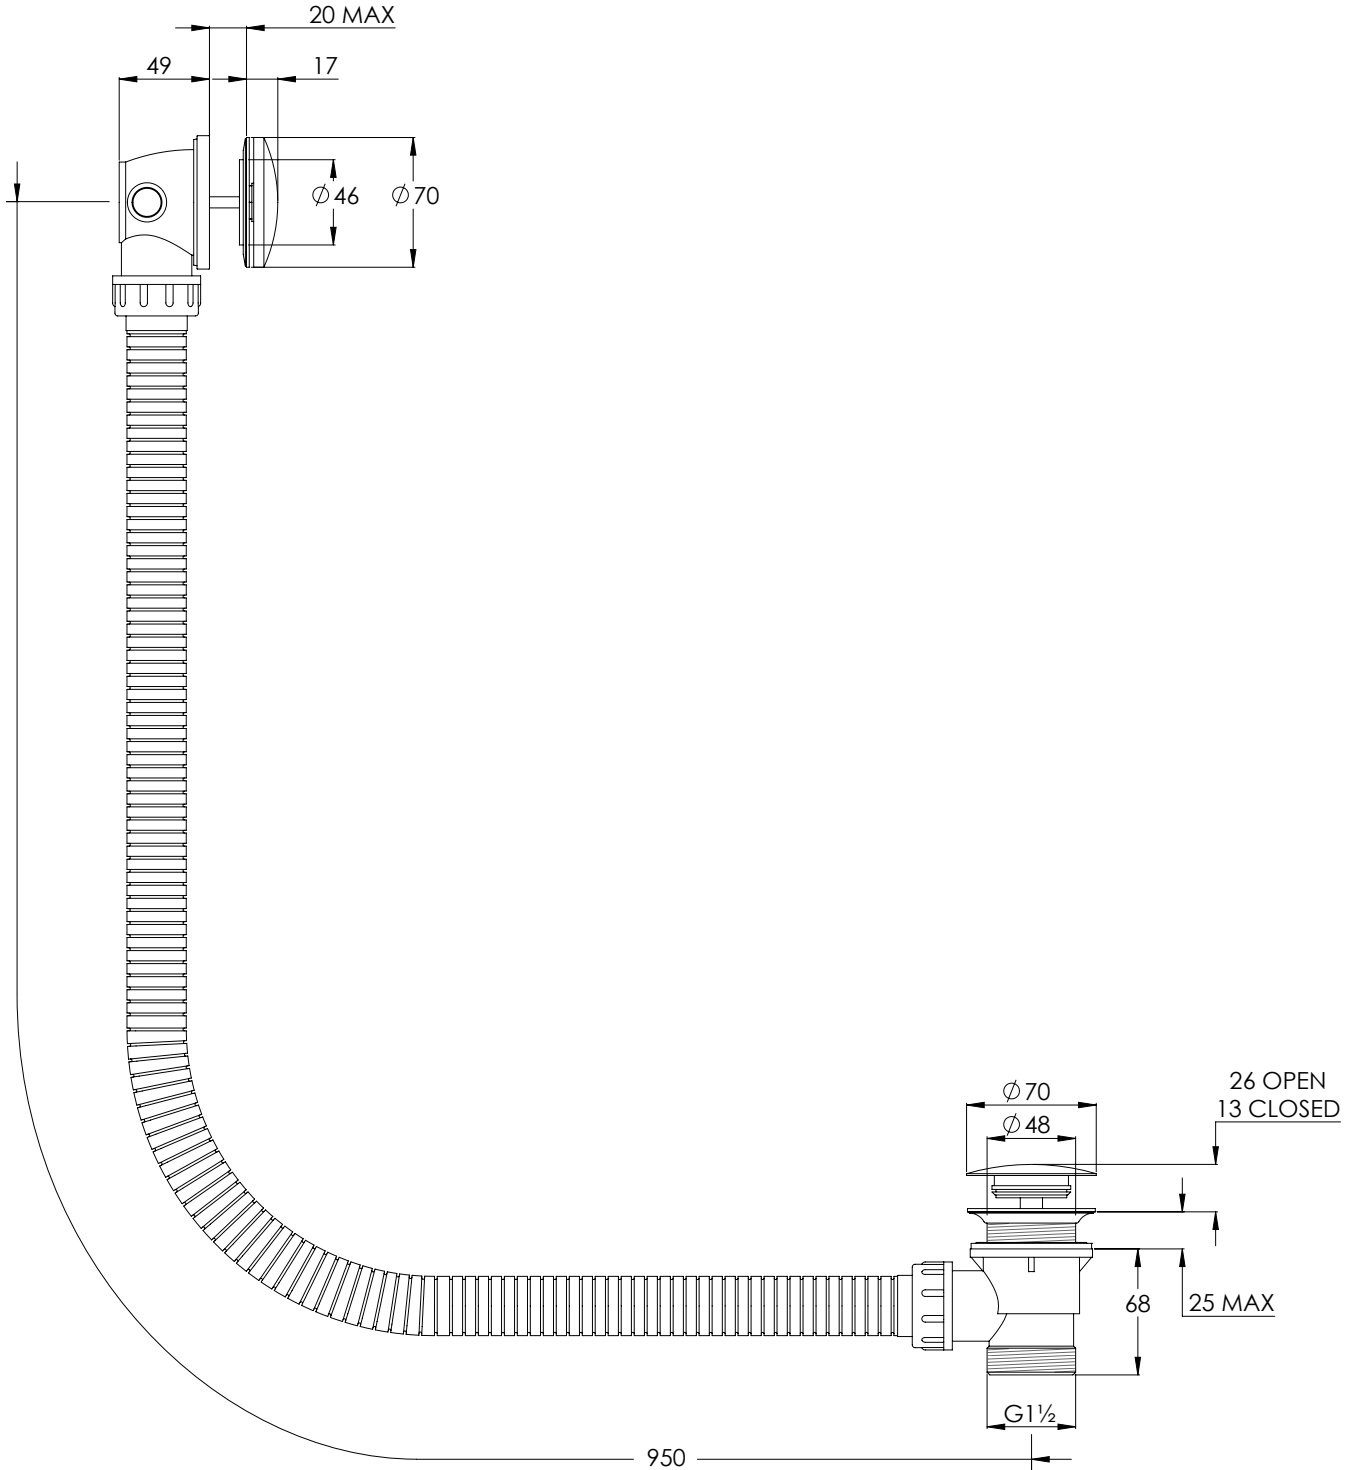

LEFROY BROOKS

IBROC HOUSE ESSEX ROAD
HODDESDON HERTS EN11 0QS UK
T: +44 (0)1992 708 316 F: +44 (0)1992 708 317

PPW038

WASTE KIT WITH OVERFLOW AND CLICK-UP WASTE

DIMENSIONAL DATA SHEET

DATE: 15/05/2023

REVISION: D

COPYRIGHT © LBIP LTD. ALL RIGHTS RESERVED

DIMENSIONS IN MILLIMETRES

WHILST EVERY EFFORT IS MADE TO ENSURE THE ACCURACY OF THESE DATA SHEETS THEY ARE SUBJECT TO CHANGE WITHOUT NOTICE AS PART OF THE COMPANY'S PRODUCT DEVELOPMENT PROCESS