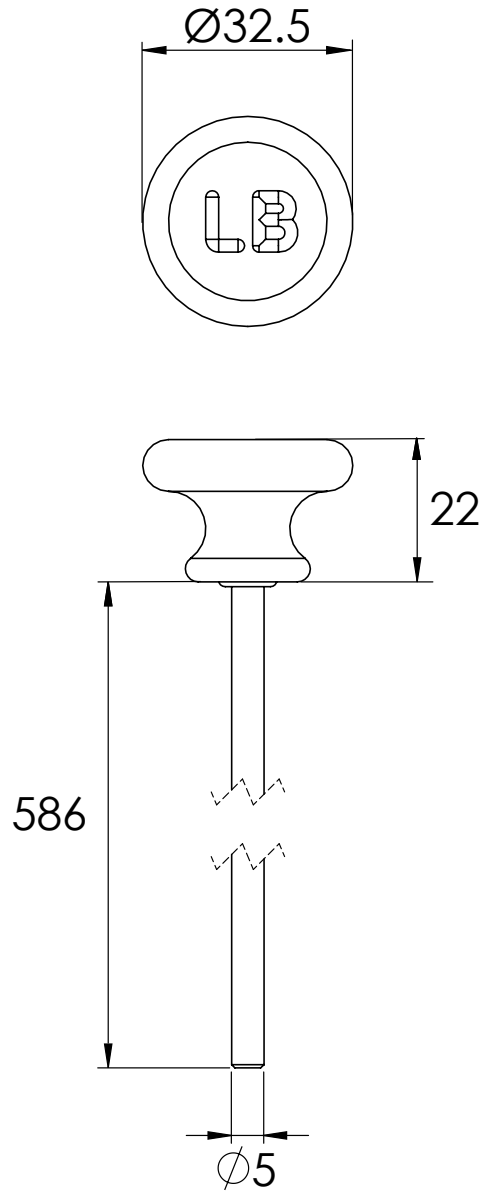

LEFROY BROOKS

IBROC HOUSE ESSEX ROAD
HODDESDON HERTS EN11 0QS UK
T: +44 (0)1992 708 316 F: +44 (0)1992 708 317

PPW032

EXTENDED VERTICAL ROD WITH CLASSIC METAL
POP UP

DIMENSIONAL DATA SHEET

DATE: 17/11/2021

REVISION: B

COPYRIGHT © LBIP LTD. ALL RIGHTS RESERVED

DIMENSIONS IN MILLIMETRES

WHILST EVERY EFFORT IS MADE TO ENSURE THE ACCURACY OF THESE DATA SHEETS THEY ARE SUBJECT TO CHANGE WITHOUT NOTICE AS PART OF THE COMPANY'S PRODUCT DEVELOPMENT PROCESS