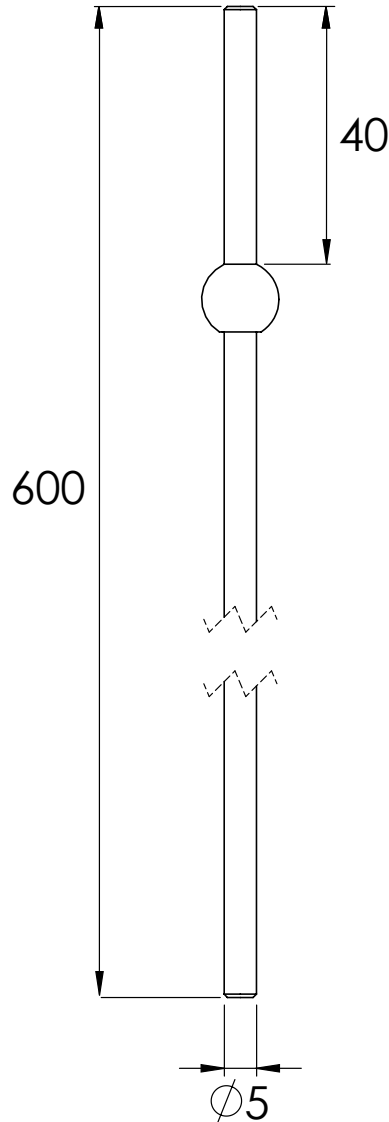

LEFROY BROOKS

IBROC HOUSE ESSEX ROAD
HODDESDON HERTS EN11 0QS UK
T: +44 (0)1992 708 316 F: +44 (0)1992 708 317

PPW017

EXTENDED HORIZONTAL POP-UP ROD & BALL

DIMENSIONAL DATA SHEET

DATE: 17/11/2021

REVISION: B

COPYRIGHT © LBIP LTD. ALL RIGHTS RESERVED

DIMENSIONS IN MILLIMETRES

WHILST EVERY EFFORT IS MADE TO ENSURE THE ACCURACY OF THESE DATA SHEETS THEY ARE SUBJECT TO CHANGE WITHOUT NOTICE AS PART OF THE COMPANY'S PRODUCT DEVELOPMENT PROCESS