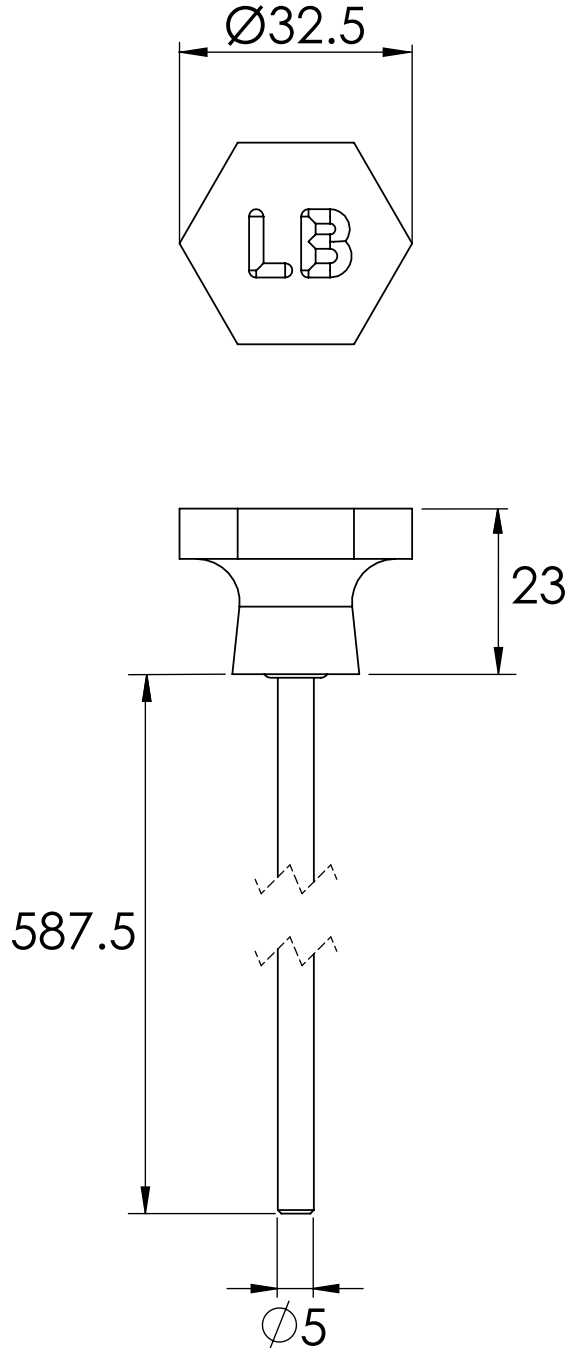

LEFROY BROOKS

IBROC HOUSE ESSEX ROAD
HODDESDON HERTS EN11 0QS UK
T: +44 (0)1992 708 316 F: +44 (0)1992 708 317

PPW011

EXTENDED VERTICAL ROD WITH MACKINTOSH
POP UP

DIMENSIONAL DATA SHEET

DATE: 17/11/2021

REVISION: B

COPYRIGHT © LBIP LTD. ALL RIGHTS RESERVED

DIMENSIONS IN MILLIMETRES

WHILST EVERY EFFORT IS MADE TO ENSURE THE ACCURACY OF THESE DATA SHEETS THEY ARE SUBJECT TO CHANGE WITHOUT NOTICE AS PART OF THE COMPANY'S PRODUCT DEVELOPMENT PROCESS