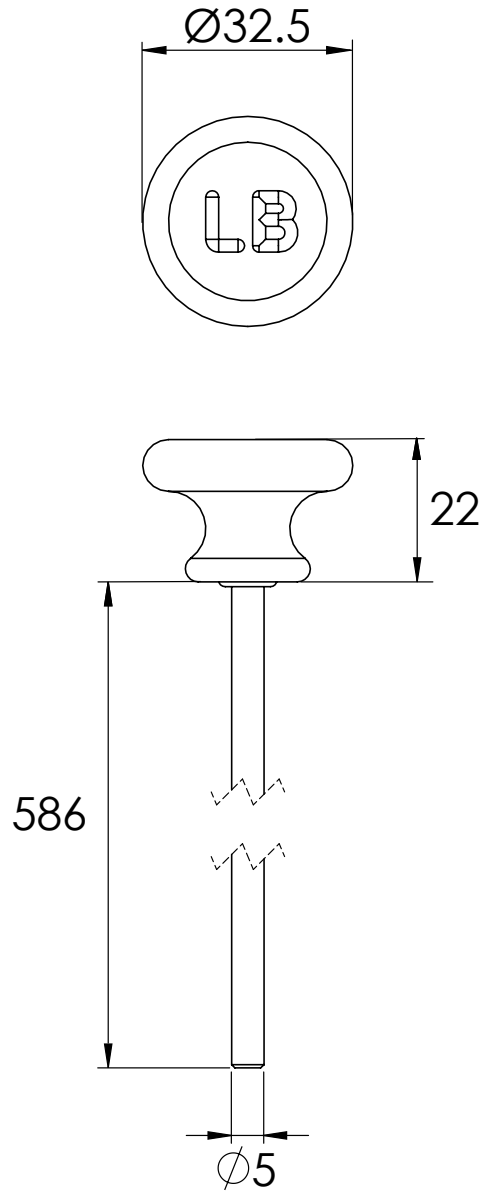

LEFROY BROOKS

IBROC HOUSE ESSEX ROAD
HODDESDON HERTS EN11 0QS UK
T: +44 (0)1992 708 316 F: +44 (0)1992 708 317

PPW007

EXTENDED VERTICAL ROD WITH CLASSIC METAL
POP UP

DIMENSIONAL DATA SHEET

DATE: 17/11/2021

REVISION: B

COPYRIGHT © LBIP LTD. ALL RIGHTS RESERVED

DIMENSIONS IN MILLIMETRES

WHILST EVERY EFFORT IS MADE TO ENSURE THE ACCURACY OF THESE DATA SHEETS THEY ARE SUBJECT TO CHANGE WITHOUT NOTICE AS PART OF THE COMPANY'S PRODUCT DEVELOPMENT PROCESS