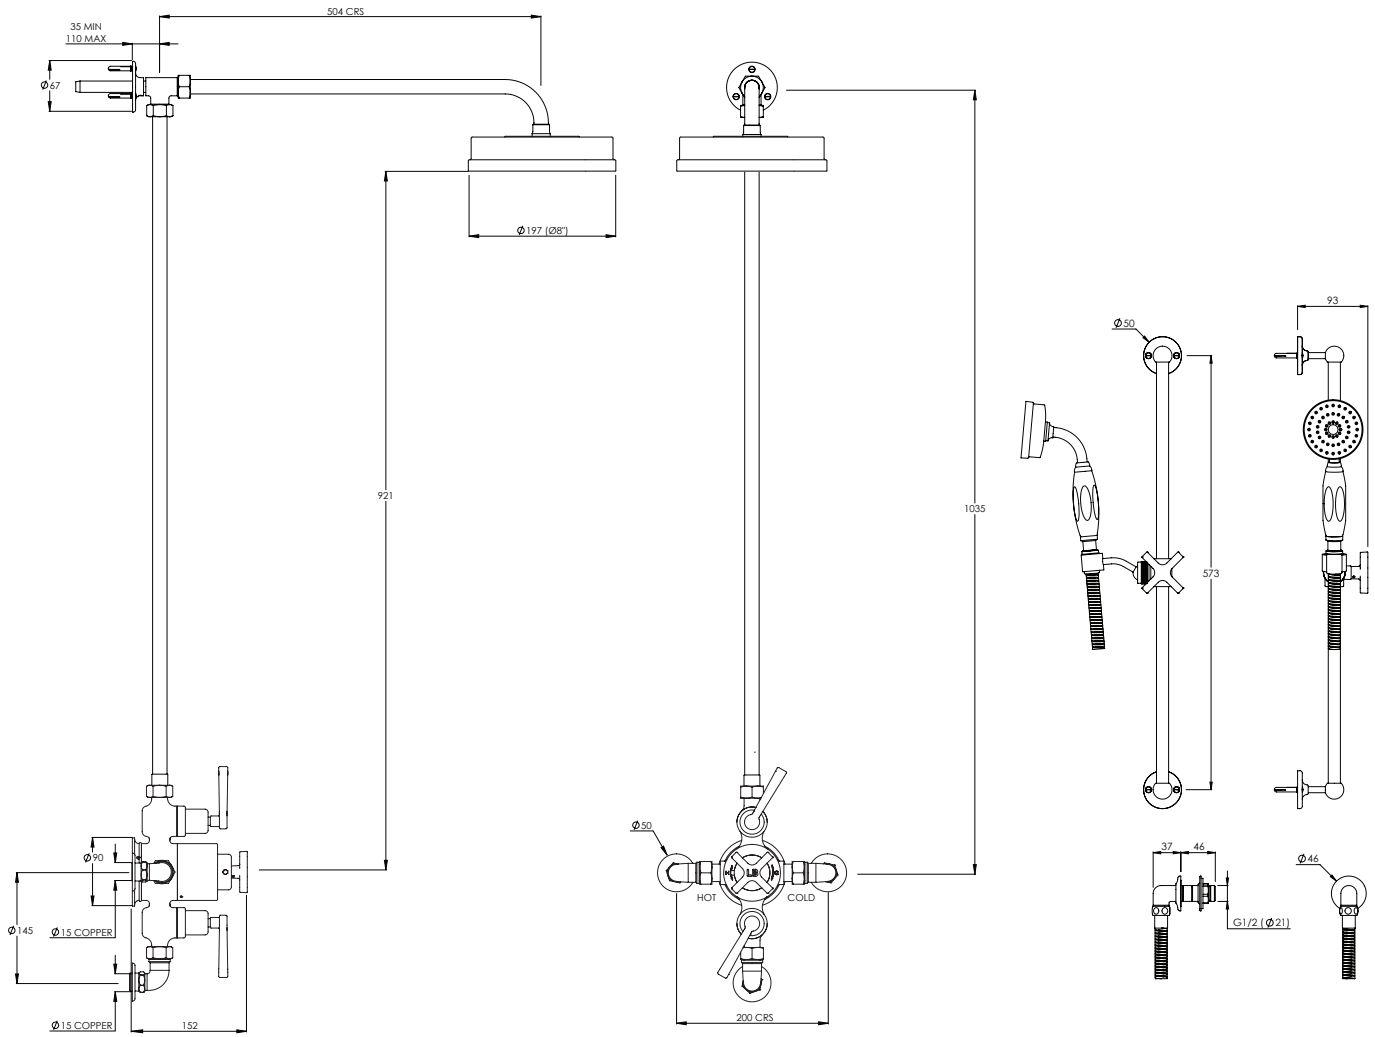

LEFROY BROOKS

IBROC HOUSE ESSEX ROAD
HODDESDON HERTS EN11 0QS UK
T: +44 (0)1992 708 316 F: +44 (0)1992 708 317

ML8749

MACKINTOSH DUAL CONTROL THERMOSTATIC VALVE
WITH RISER, EASY CLEAN 8" ROSE & HAND SHOWER
ON SLIDING RAIL

DIMENSIONAL DATA SHEET

DATE: 26/04/2024

REVISION: B

COPYRIGHT © LBIP LTD. ALL RIGHTS RESERVED

DIMENSIONS IN MILLIMETRES

WHILST EVERY EFFORT IS MADE TO ENSURE THE ACCURACY OF THESE DATA SHEETS THEY ARE SUBJECT TO CHANGE WITHOUT NOTICE AS PART OF THE COMPANY'S PRODUCT DEVELOPMENT PROCESS