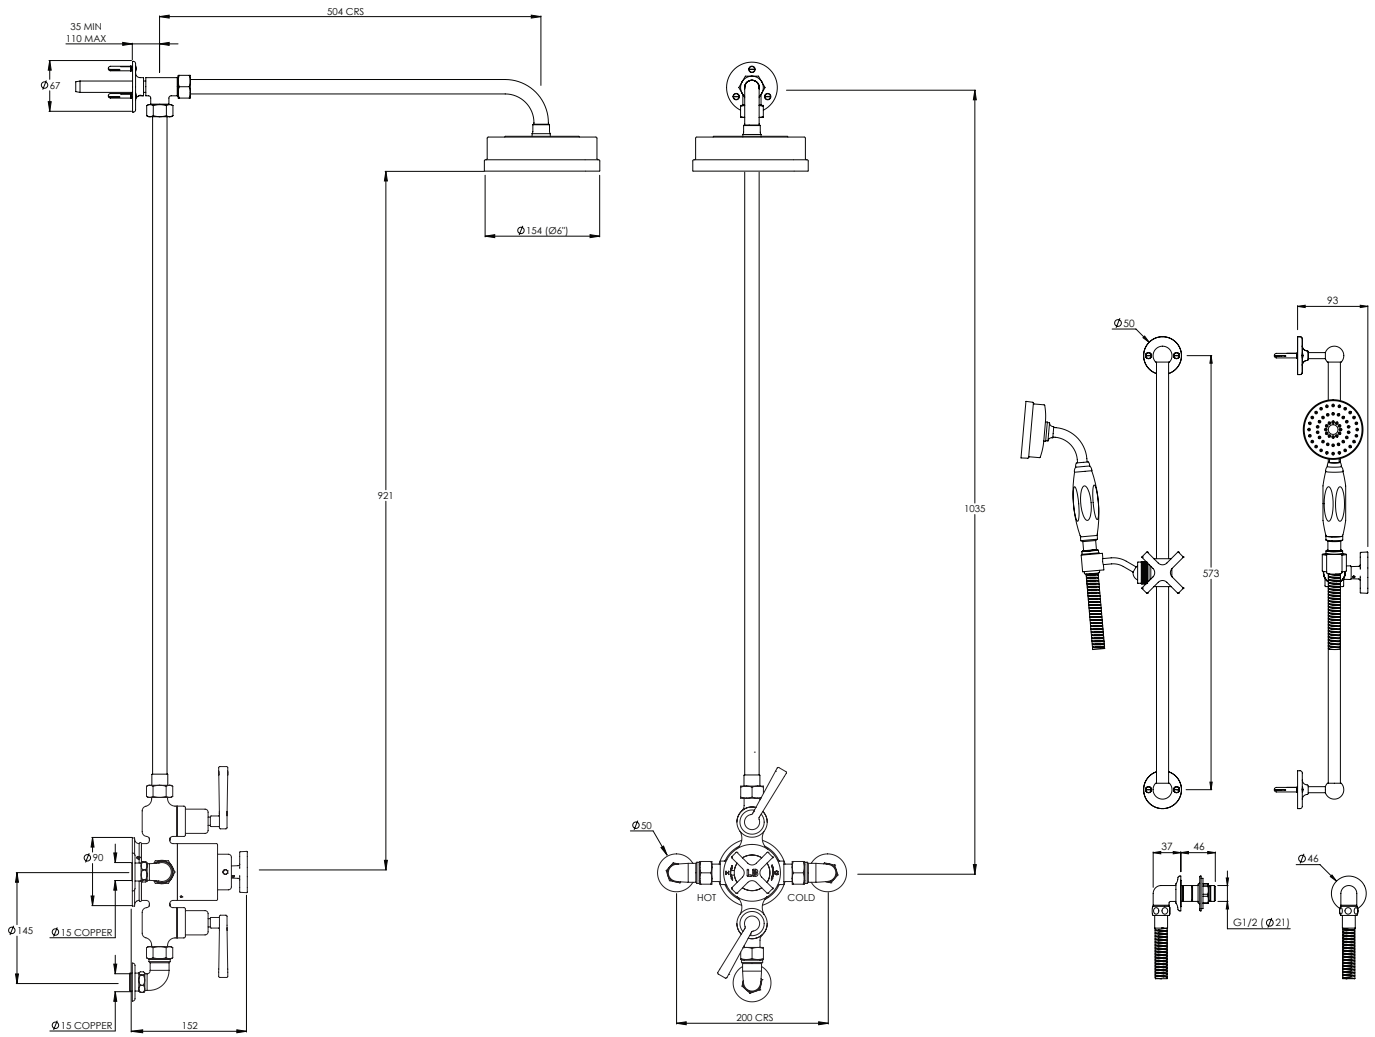

LEFROY BROOKS

IBROC HOUSE ESSEX ROAD
HODDESDON HERTS EN11 0QS UK
T: +44 (0)1992 708 316 F: +44 (0)1992 708 317

ML8748

MACKINTOSH DUAL CONTROL THERMOSTATIC VALVE
WITH RISER, EASY CLEAN 6" ROSE & HAND SHOWER
ON SLIDING RAIL

DIMENSIONAL DATA SHEET

DATE: 26/04/2024

REVISION: B

COPYRIGHT © LBIP LTD. ALL RIGHTS RESERVED

DIMENSIONS IN MILLIMETRES

WHILST EVERY EFFORT IS MADE TO ENSURE THE ACCURACY OF THESE DATA SHEETS THEY ARE SUBJECT TO CHANGE WITHOUT NOTICE AS PART OF THE COMPANY'S PRODUCT DEVELOPMENT PROCESS