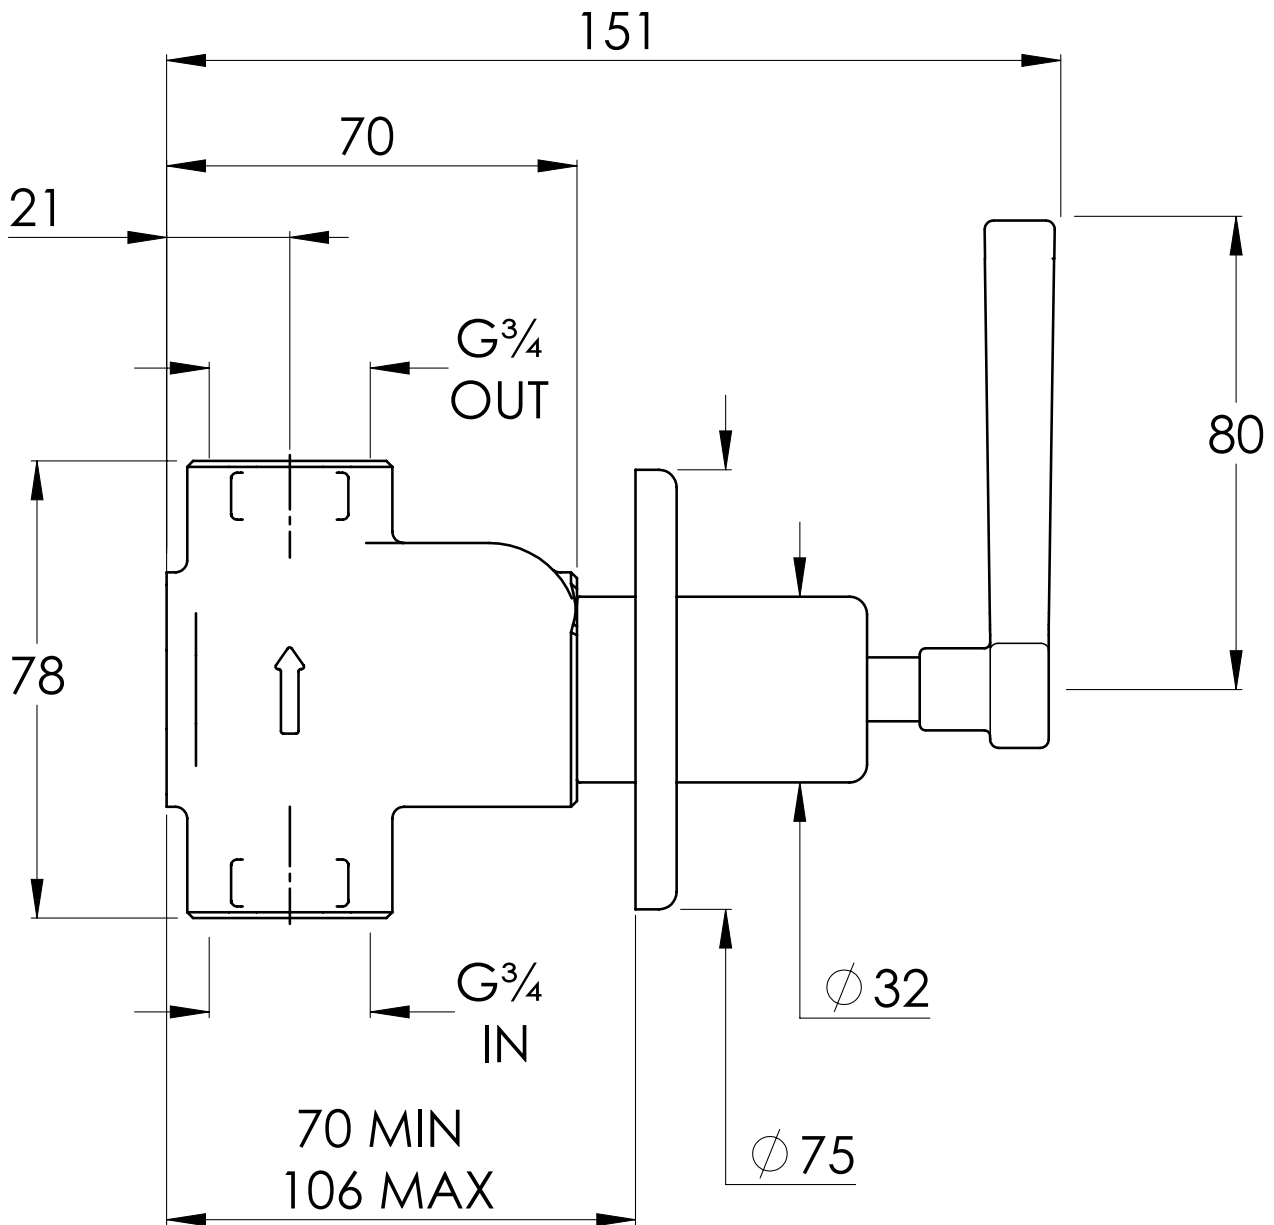

**LEFROY BROOKS**

IBROC HOUSE ESSEX ROAD  
HODDESDON HERTS EN11 0QS UK  
T: +44 (0)1992 708 316 F: +44 (0)1992 708 317

# ML5000

MACKINTOSH LEVER FLOW CONTROL VALVE

DIMENSIONAL DATA SHEET

DATE: 23/01/2020

REVISION: B

DIMENSIONS IN MILLIMETRES

WHILST EVERY EFFORT IS MADE TO ENSURE THE ACCURACY OF THESE DATA SHEETS THEY ARE SUBJECT TO CHANGE WITHOUT NOTICE AS PART OF THE COMPANY'S PRODUCT DEVELOPMENT PROCESS