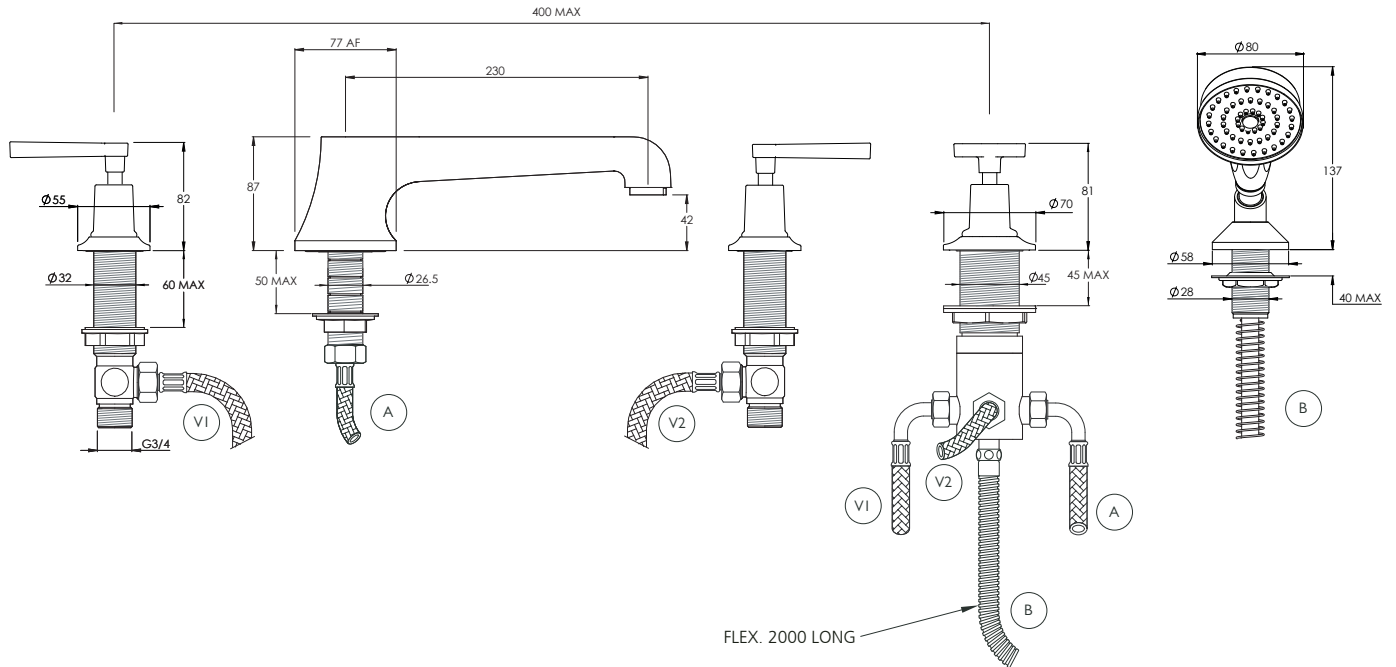

# ML1260

MACKINTOSH LEVER FIVE HOLE BATH SET WITH  
DIVERTER & PULL OUT EASY CLEAN HAND SHOWER

DIMENSIONAL DATA SHEET

DATE: 18/04/2024

REVISION: D

COPYRIGHT © LBIP LTD. ALL RIGHTS RESERVED

DIMENSIONS IN MILLIMETRES